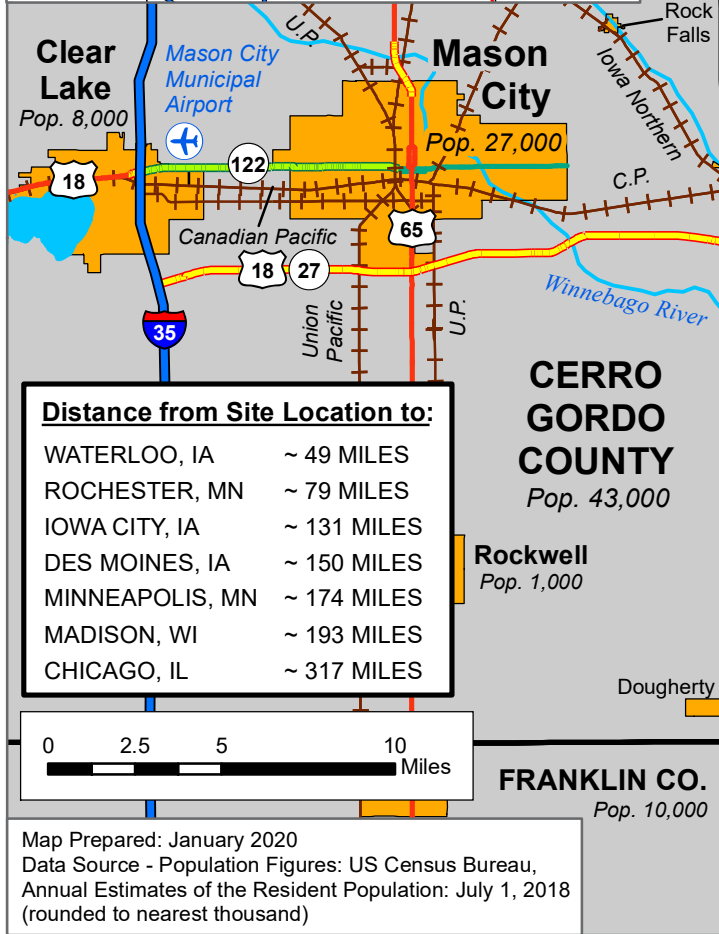

AVENUE OF THE SAINTS DEVELOPMENT PARK

CHARLES CITY, IOWA - GENERAL LOCATION MAP (75.34 ACRES)

Distance from Site Location to:

WATERLOO, IA	~ 49 MILES
ROCHESTER, MN	~ 79 MILES
IOWA CITY, IA	~ 131 MILES
DES MOINES, IA	~ 150 MILES
MINNEAPOLIS, MN	~ 174 MILES
MADISON, WI	~ 193 MILES
CHICAGO, IL	~ 317 MILES

Map Prepared: January 2020
 Data Source - Population Figures: US Census Bureau,
 Annual Estimates of the Resident Population: July 1, 2018
 (rounded to nearest thousand)