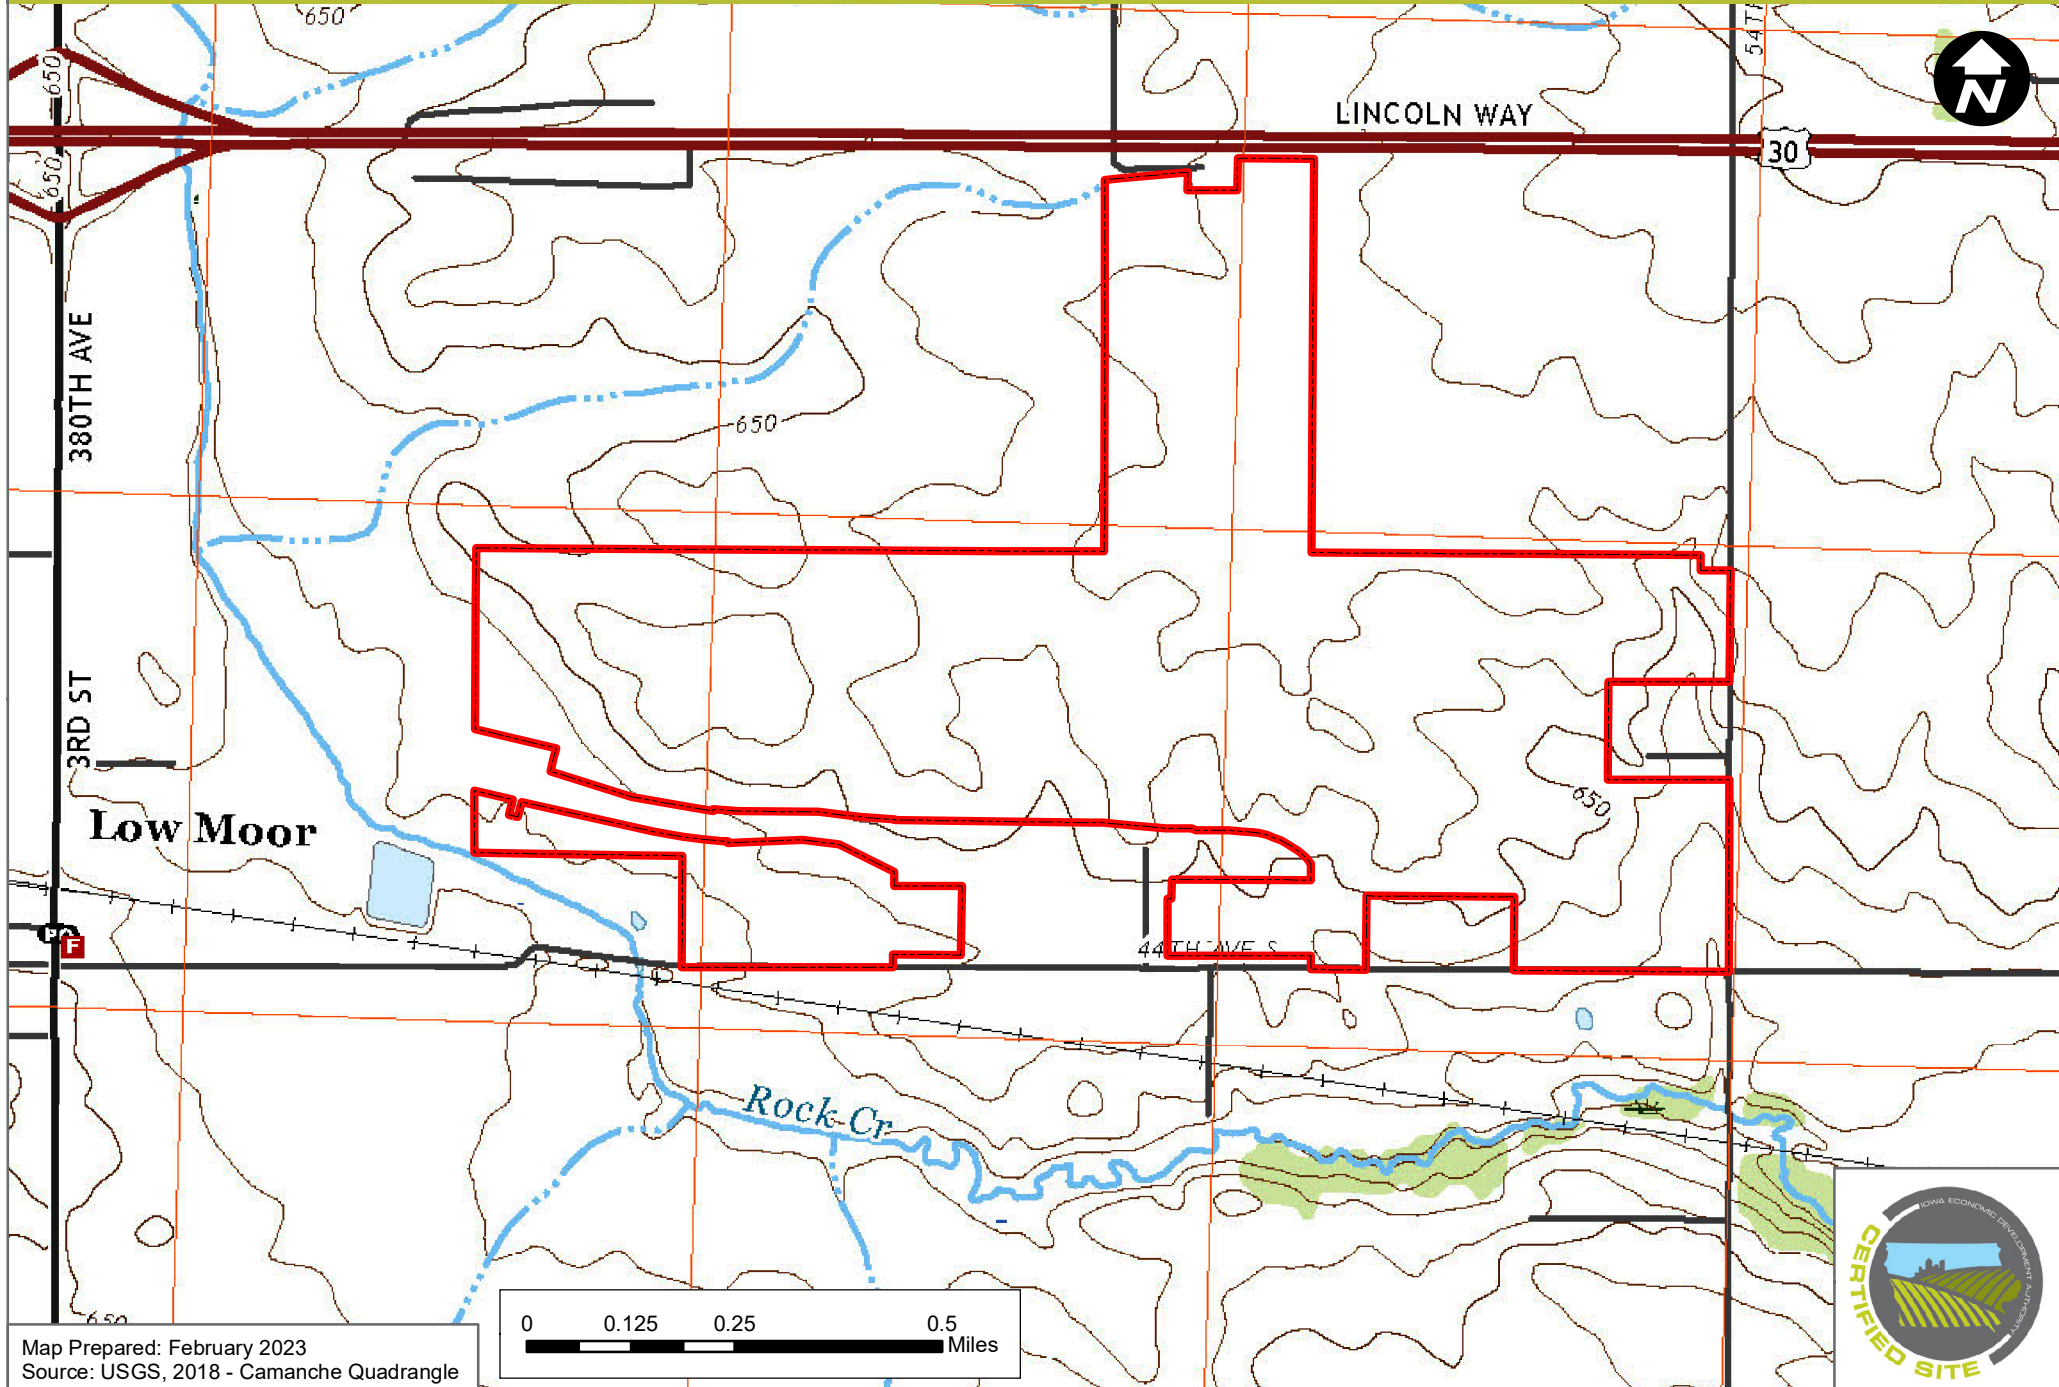

LINCOLNWAY INDUSTRIAL RAIL AND AIR PARK

CLINTON, IOWA - USGS QUADRANGLE MAP

(460.73 ACRES)

Map Prepared: February 2023
Source: USGS, 2018 - Camanche Quadrangle