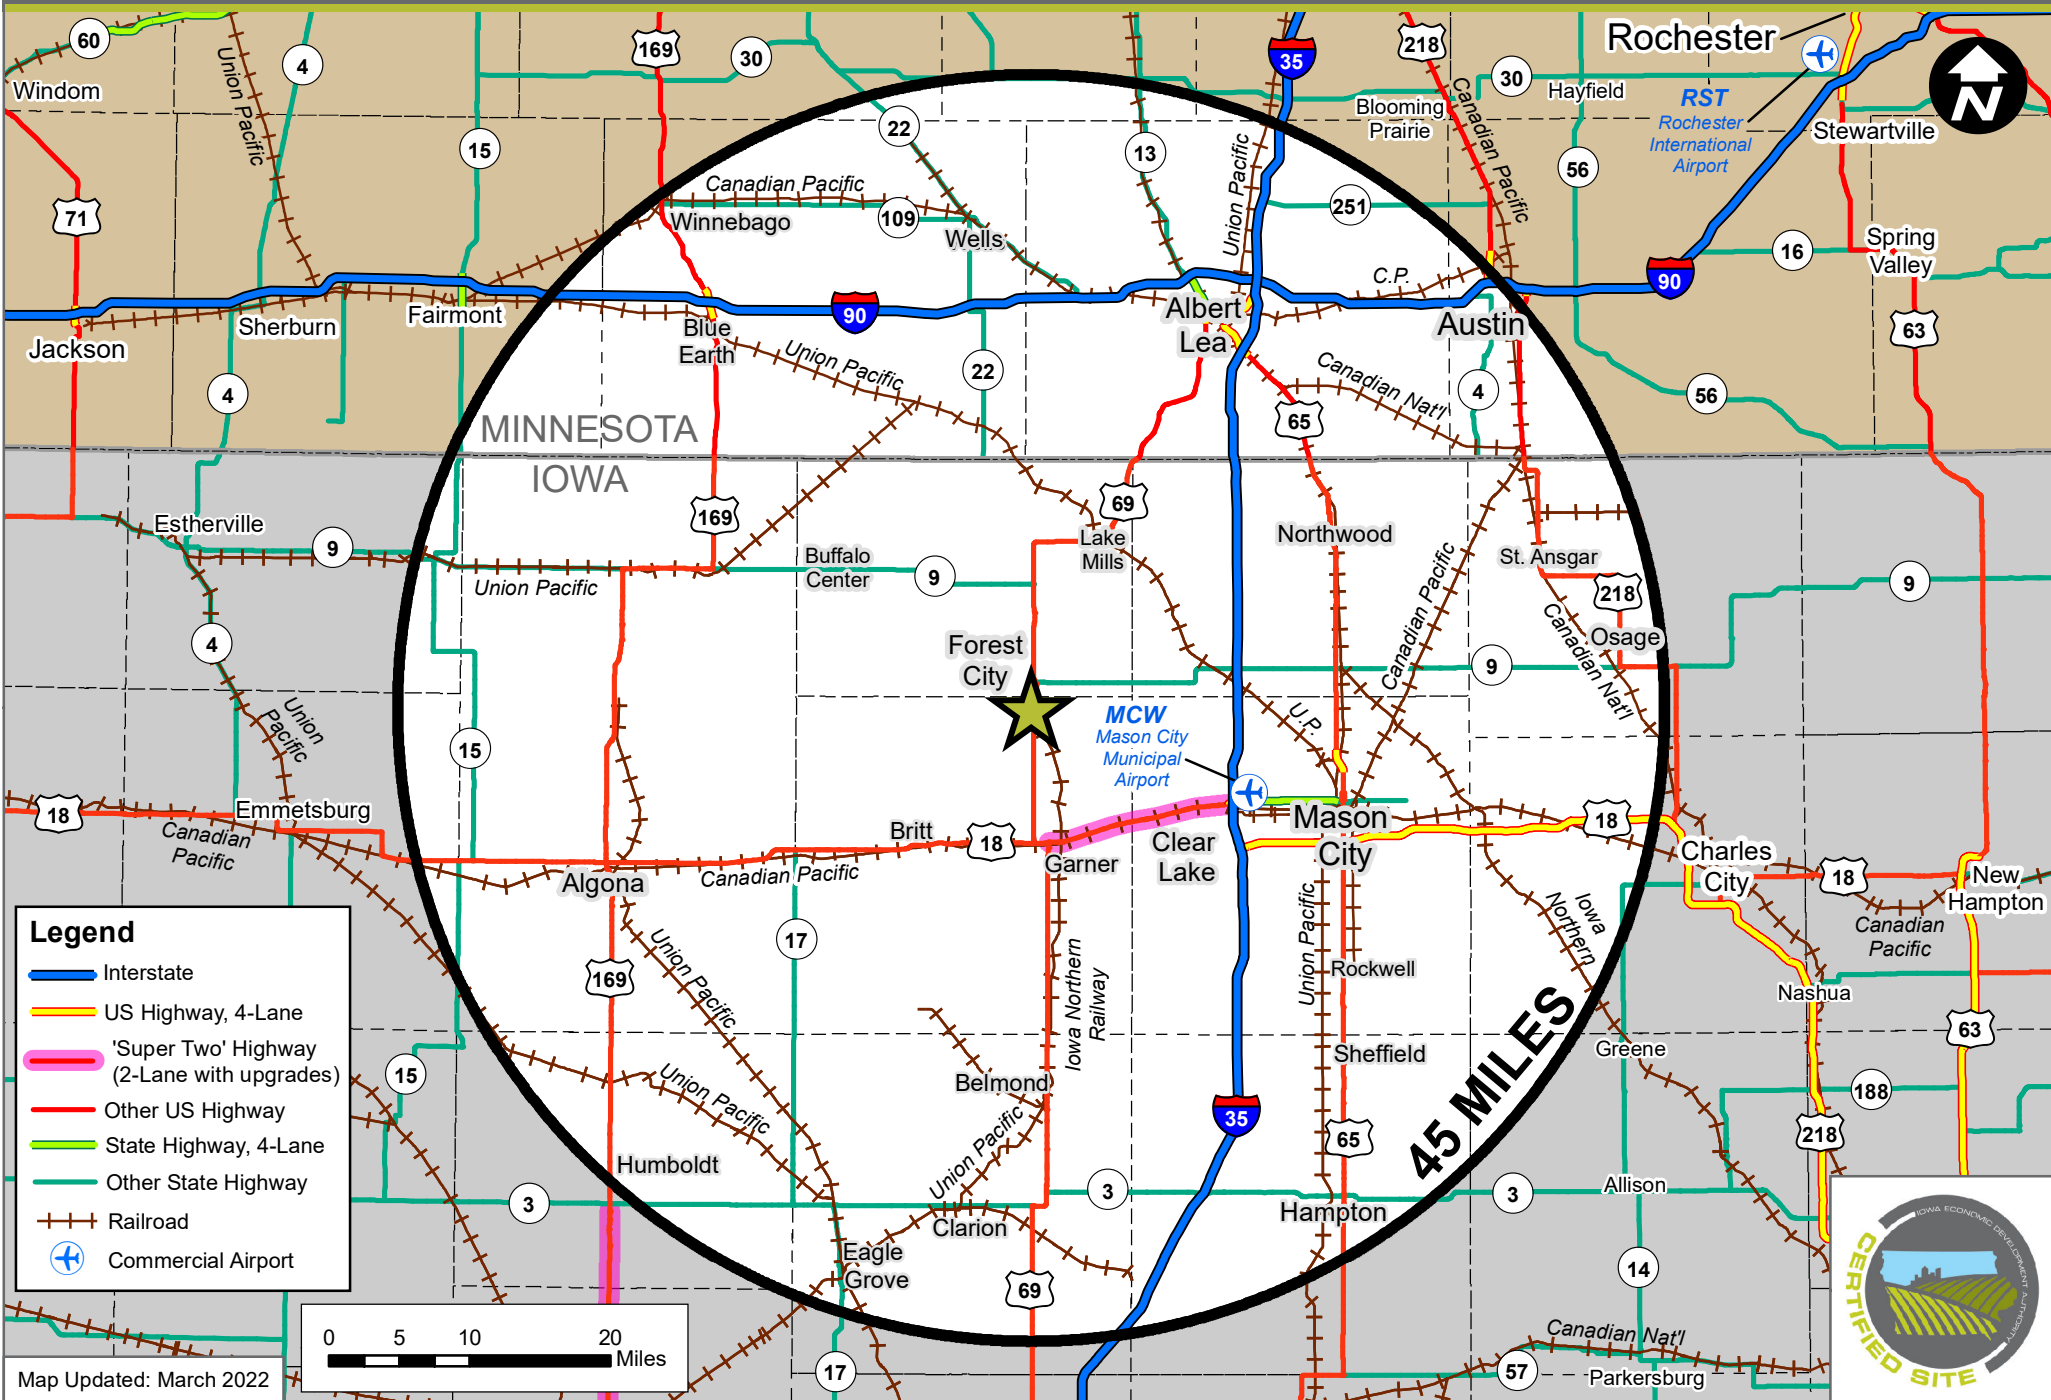

# FOREST CITY RAIL PARK (68.83 ACRES)

## FOREST CITY, IOWA - TRANSPORTATION NETWORK MAP

**Legend**

- Interstate
- US Highway, 4-Lane
- 'Super Two' Highway (2-Lane with upgrades)
- Other US Highway
- State Highway, 4-Lane
- Other State Highway
- - - Railroad
- ✈ Commercial Airport

Map Updated: March 2022