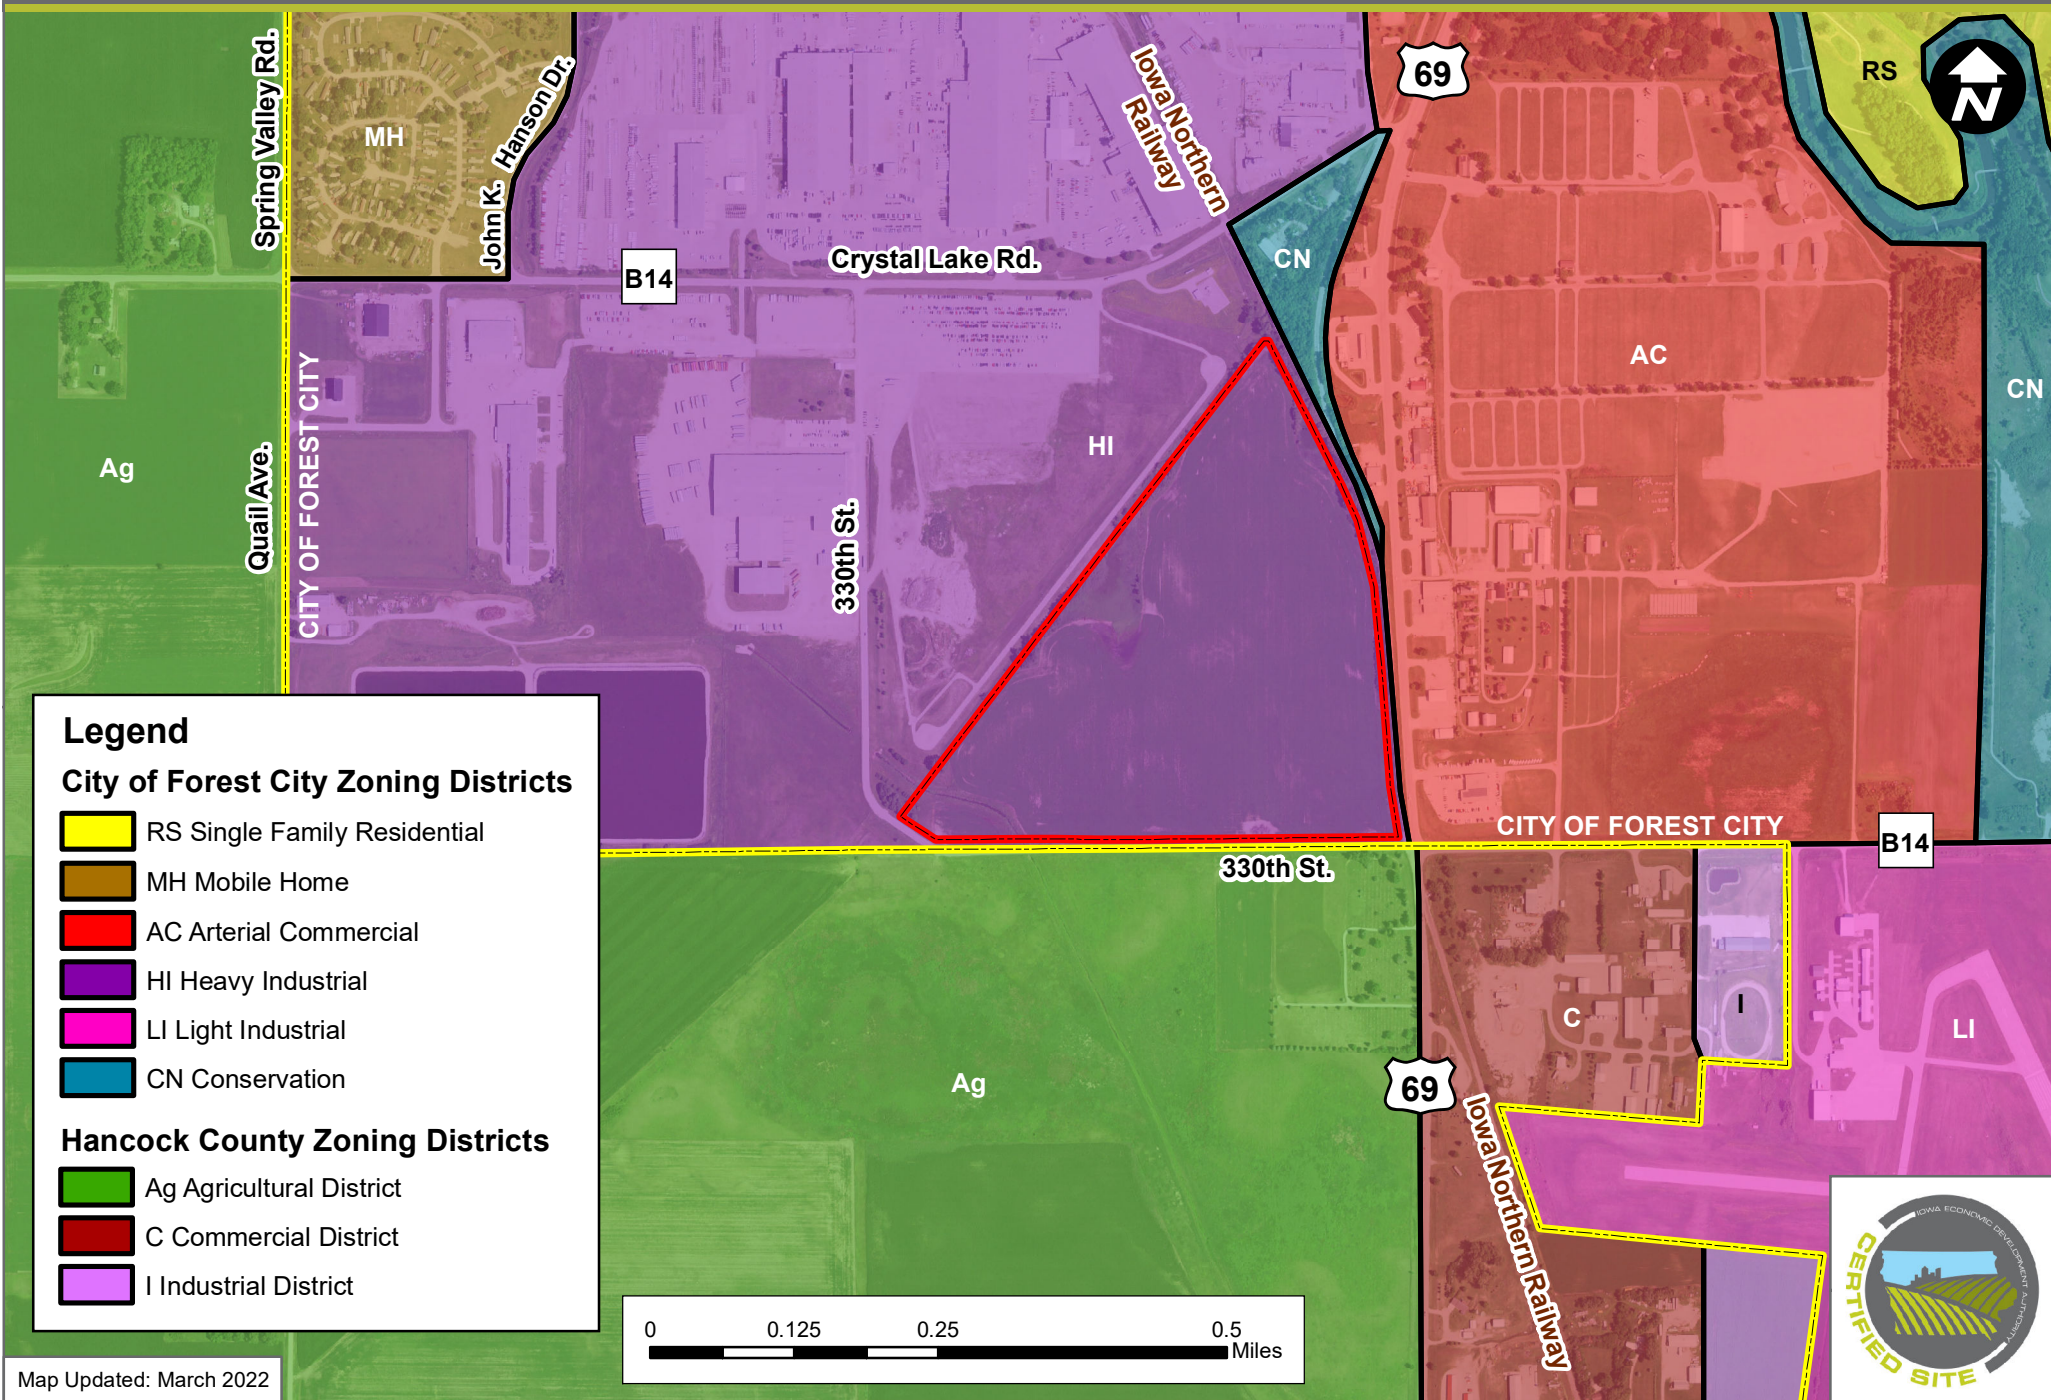

FOREST CITY RAIL PARK (68.83 ACRES)

FOREST CITY, IOWA - CURRENT ZONING MAP

Legend

City of Forest City Zoning Districts

- RS Single Family Residential
- MH Mobile Home
- AC Arterial Commercial
- HI Heavy Industrial
- LI Light Industrial
- CN Conservation

Hancock County Zoning Districts

- Ag Agricultural District
- C Commercial District
- I Industrial District

Map Updated: March 2022