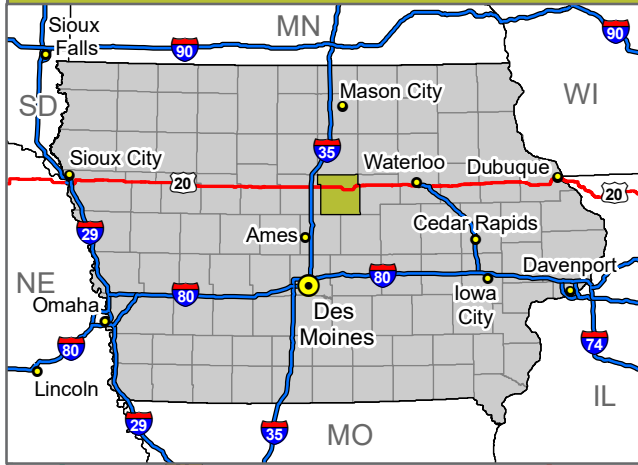

IOWA FALLS / HARDIN COUNTY INDUSTRIAL SITE

IOWA FALLS, IOWA - GENERAL LOCATION MAP

(214.09 ACRES)

Distance from Site Location to:

MASON CITY, IA	~ 49 MILES
WATERLOO, IA	~ 55 MILES
DES MOINES, IA	~ 83 MILES
MINNEAPOLIS, MN	~ 183 MILES
OMAHA, NE	~ 217 MILES
KANSAS CITY, MO	~ 275 MILES
CHICAGO, IL	~ 321 MILES