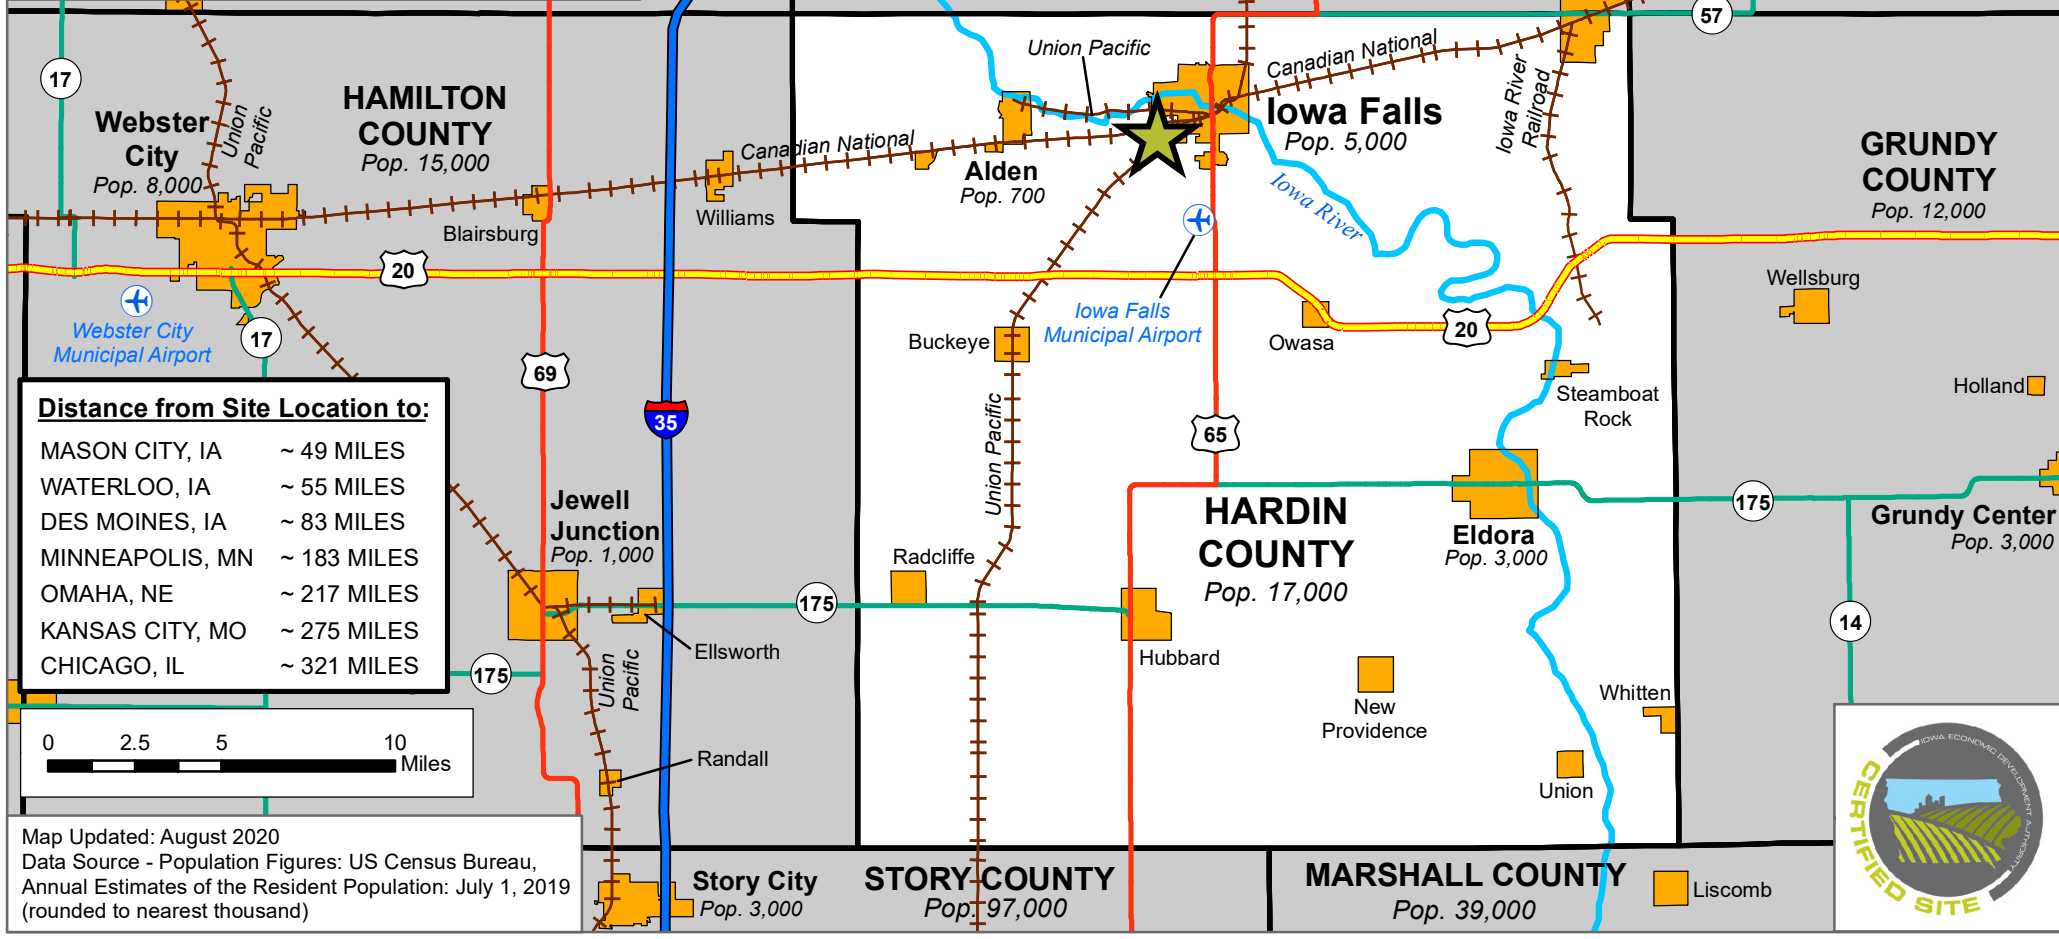

IOWA FALLS / HARDIN COUNTY INDUSTRIAL SITE

IOWA FALLS, IOWA - GENERAL LOCATION MAP

(214.09 ACRES)

Distance from Site Location to:

MASON CITY, IA	~ 49 MILES
WATERLOO, IA	~ 55 MILES
DES MOINES, IA	~ 83 MILES
MINNEAPOLIS, MN	~ 183 MILES
OMAHA, NE	~ 217 MILES
KANSAS CITY, MO	~ 275 MILES
CHICAGO, IL	~ 321 MILES

Map Updated: August 2020
 Data Source - Population Figures: US Census Bureau, Annual Estimates of the Resident Population: July 1, 2019 (rounded to nearest thousand)