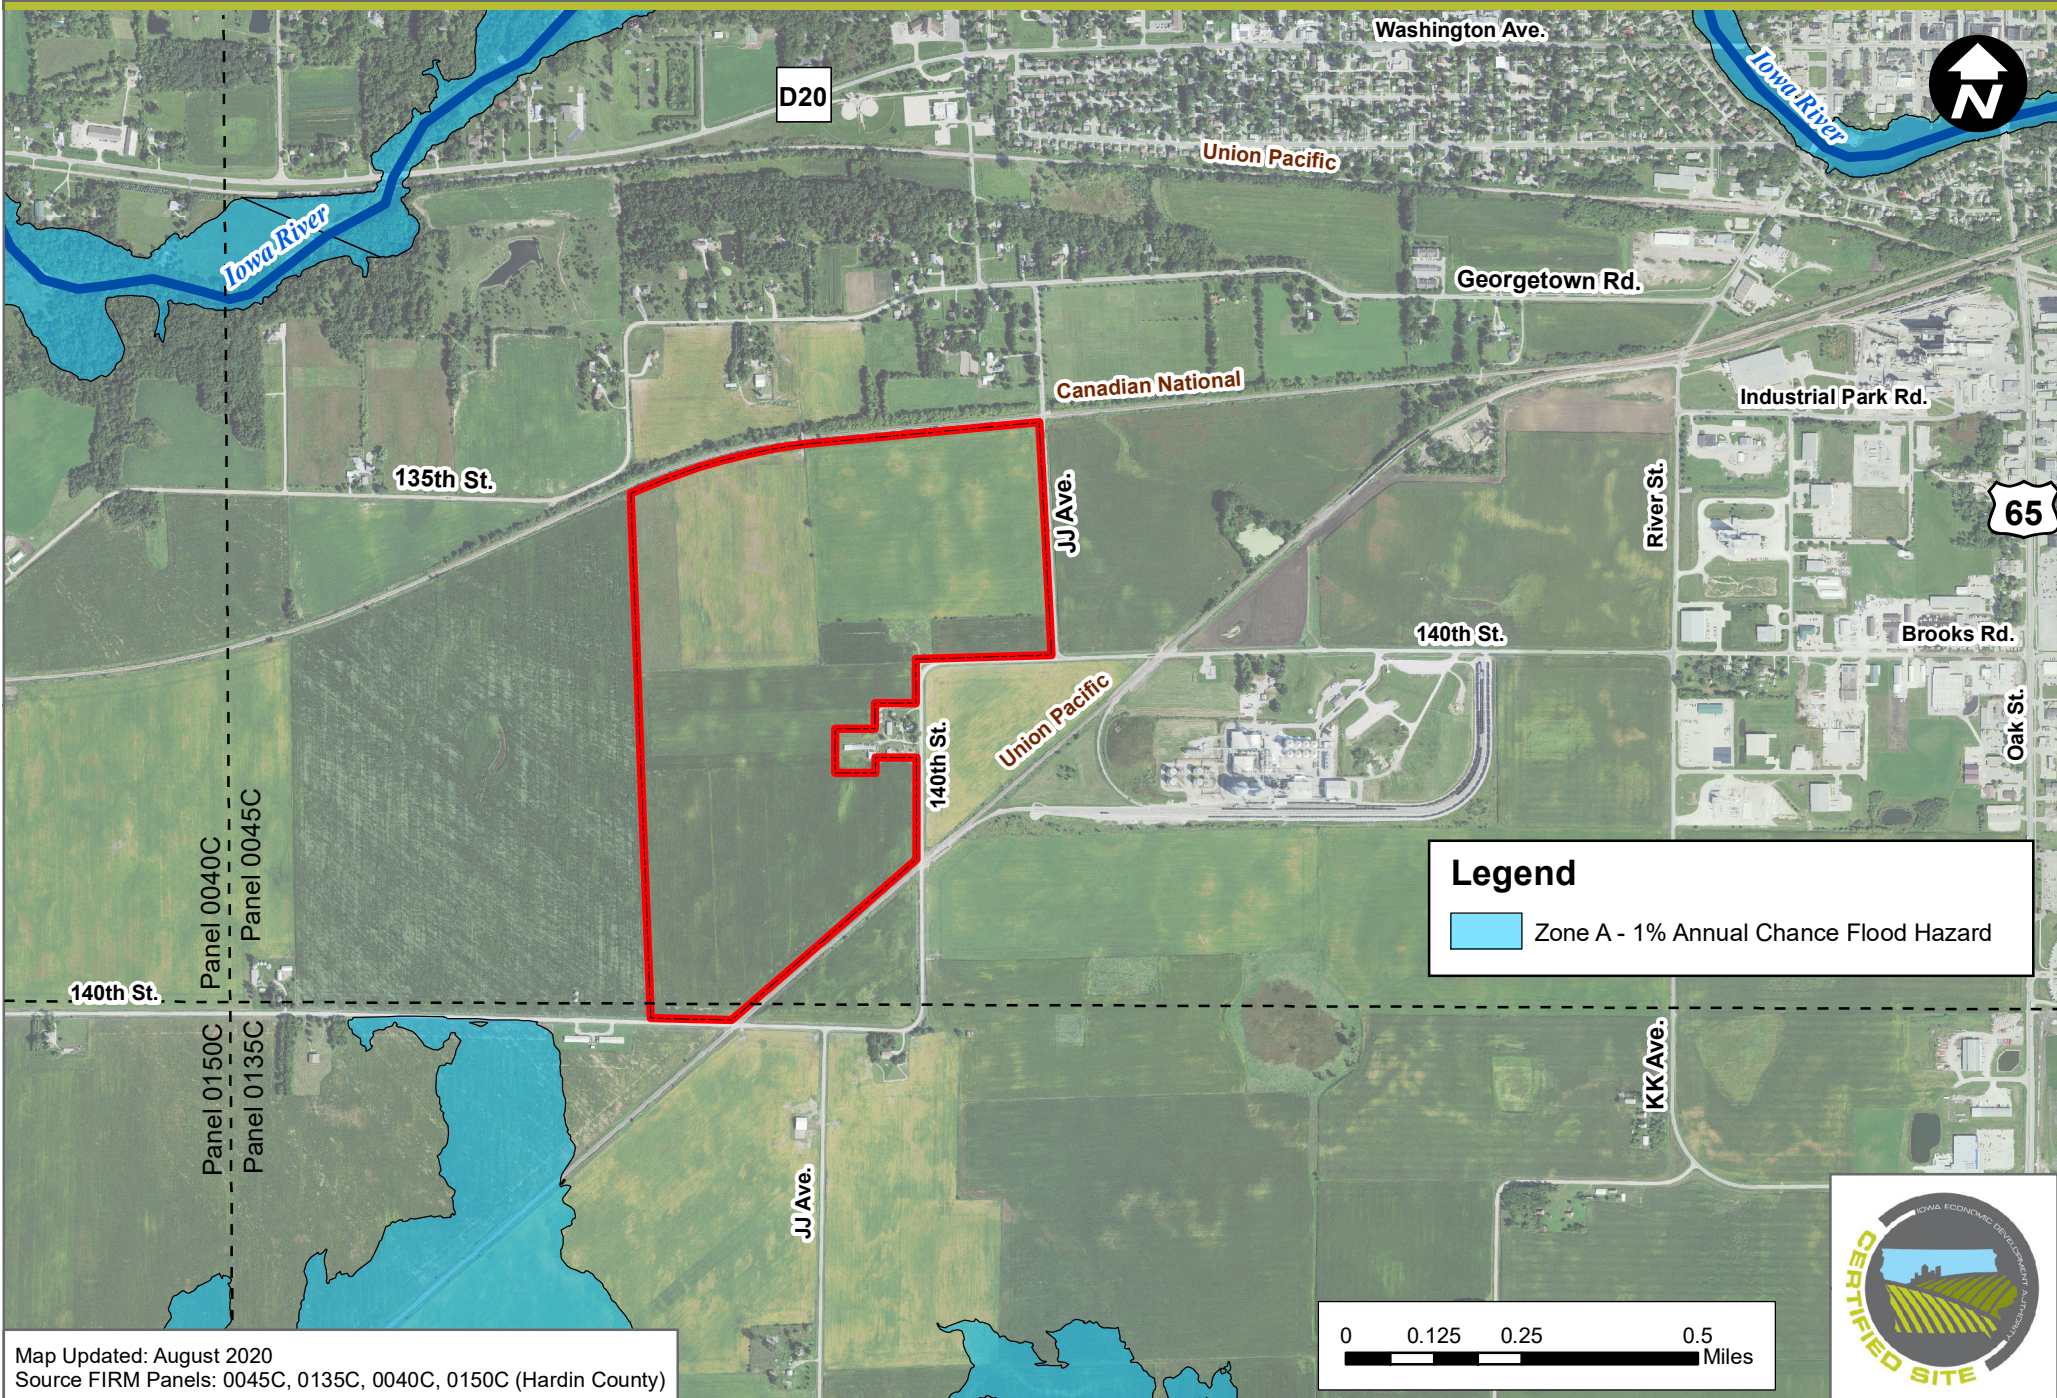

IOWA FALLS / HARDIN COUNTY INDUSTRIAL SITE

IOWA FALLS, IOWA - FEMA FLOODPLAIN MAP (214.09 ACRES)

Map Updated: August 2020
Source FIRM Panels: 0045C, 0135C, 0040C, 0150C (Hardin County)