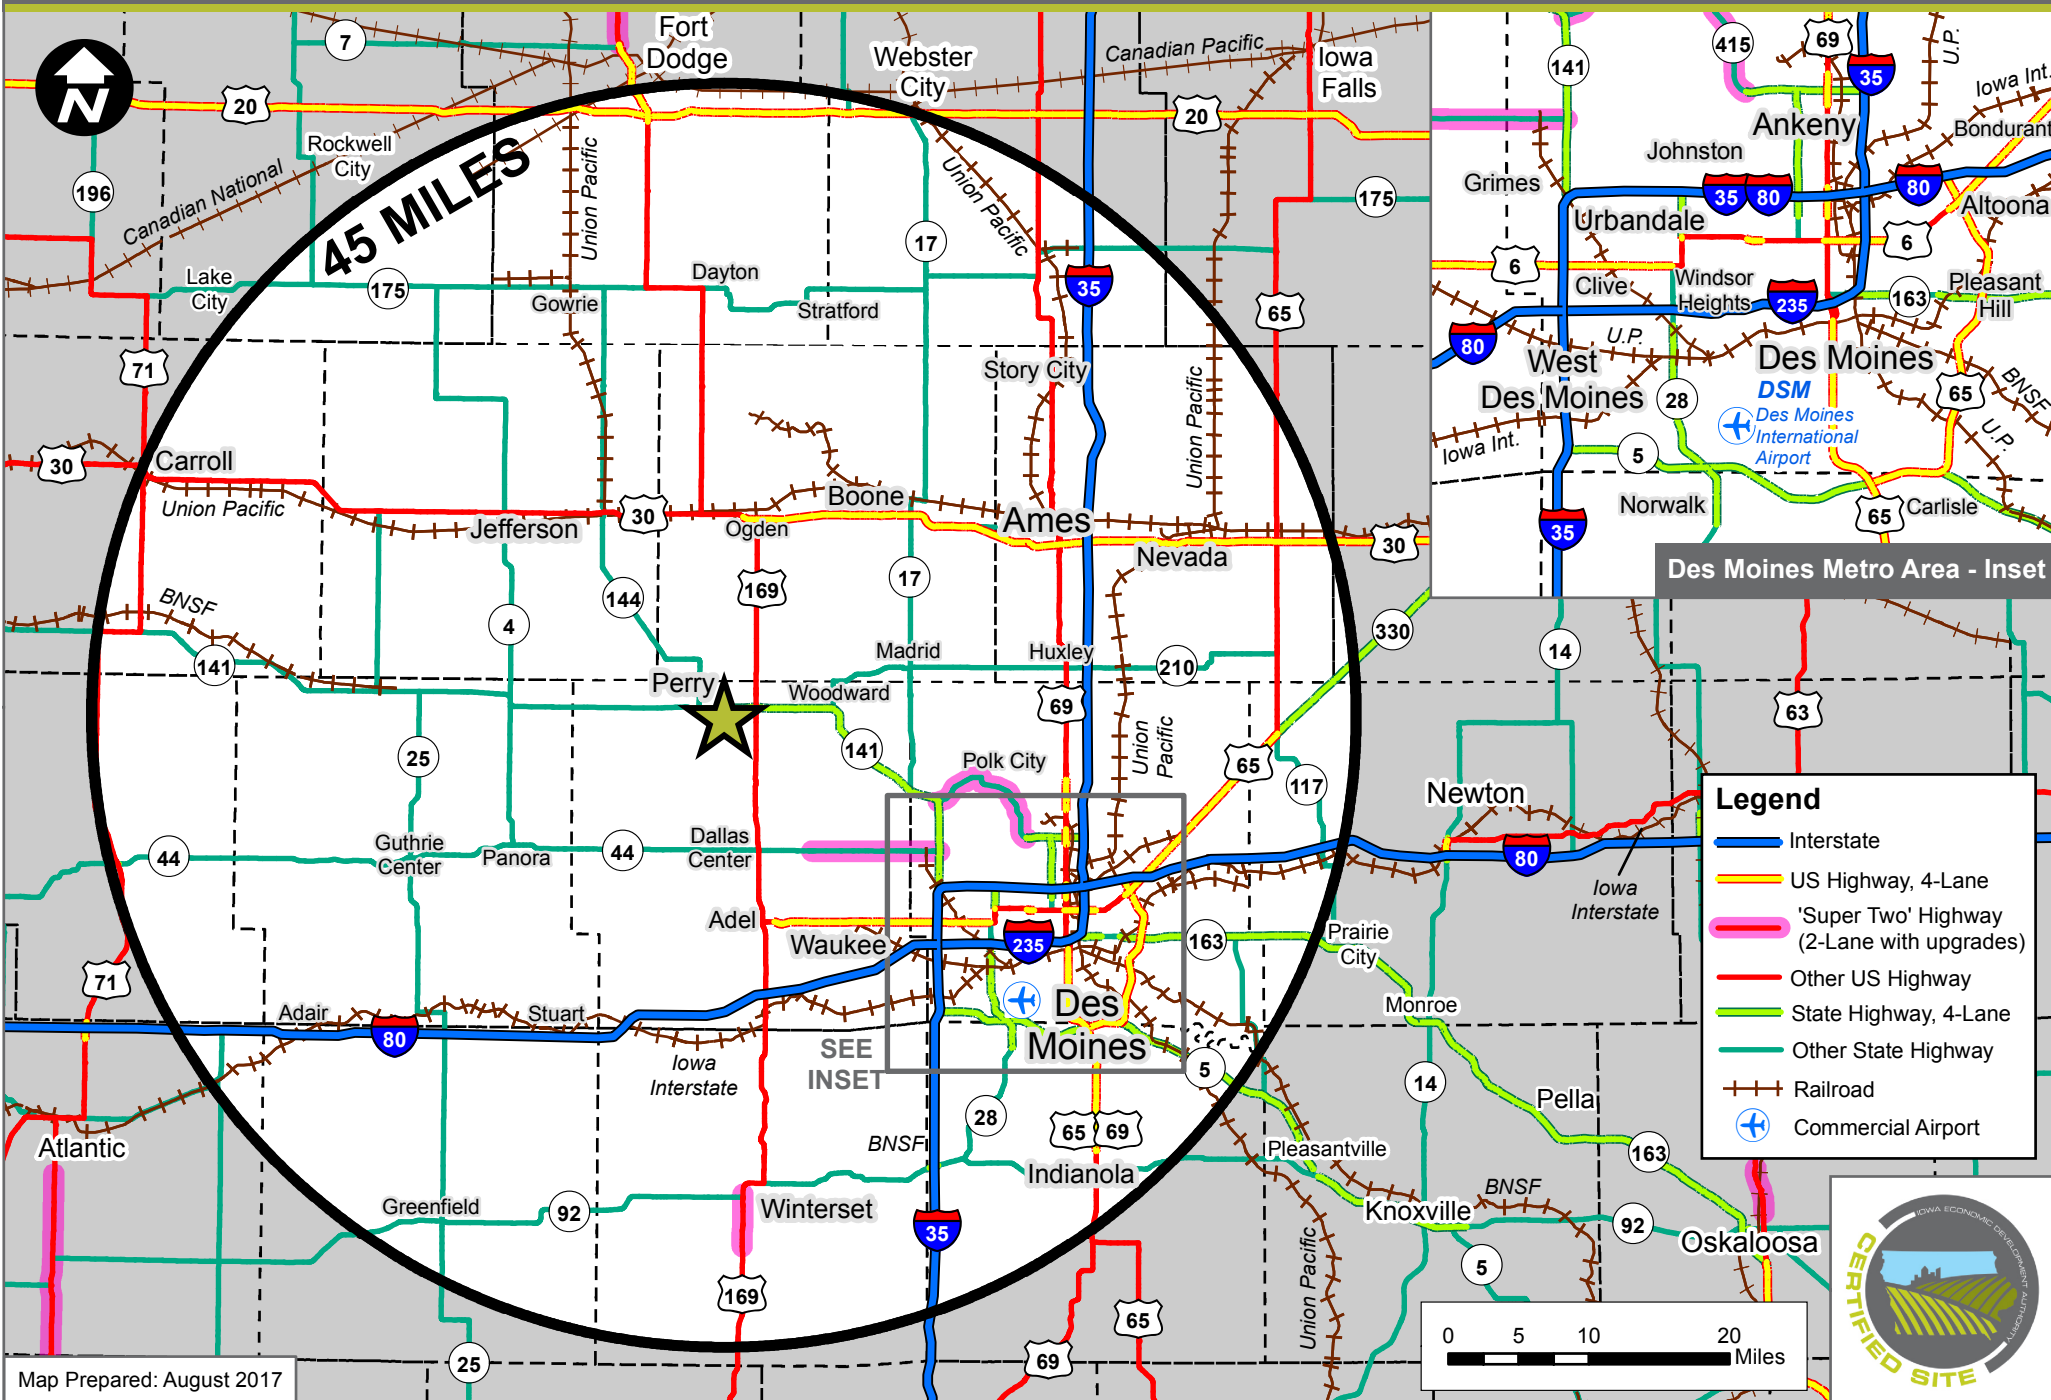

# PERRY INDUSTRIAL PARK (153.39 ACRES)

## PERRY, IOWA - TRANSPORTATION NETWORK MAP

Map Prepared: August 2017