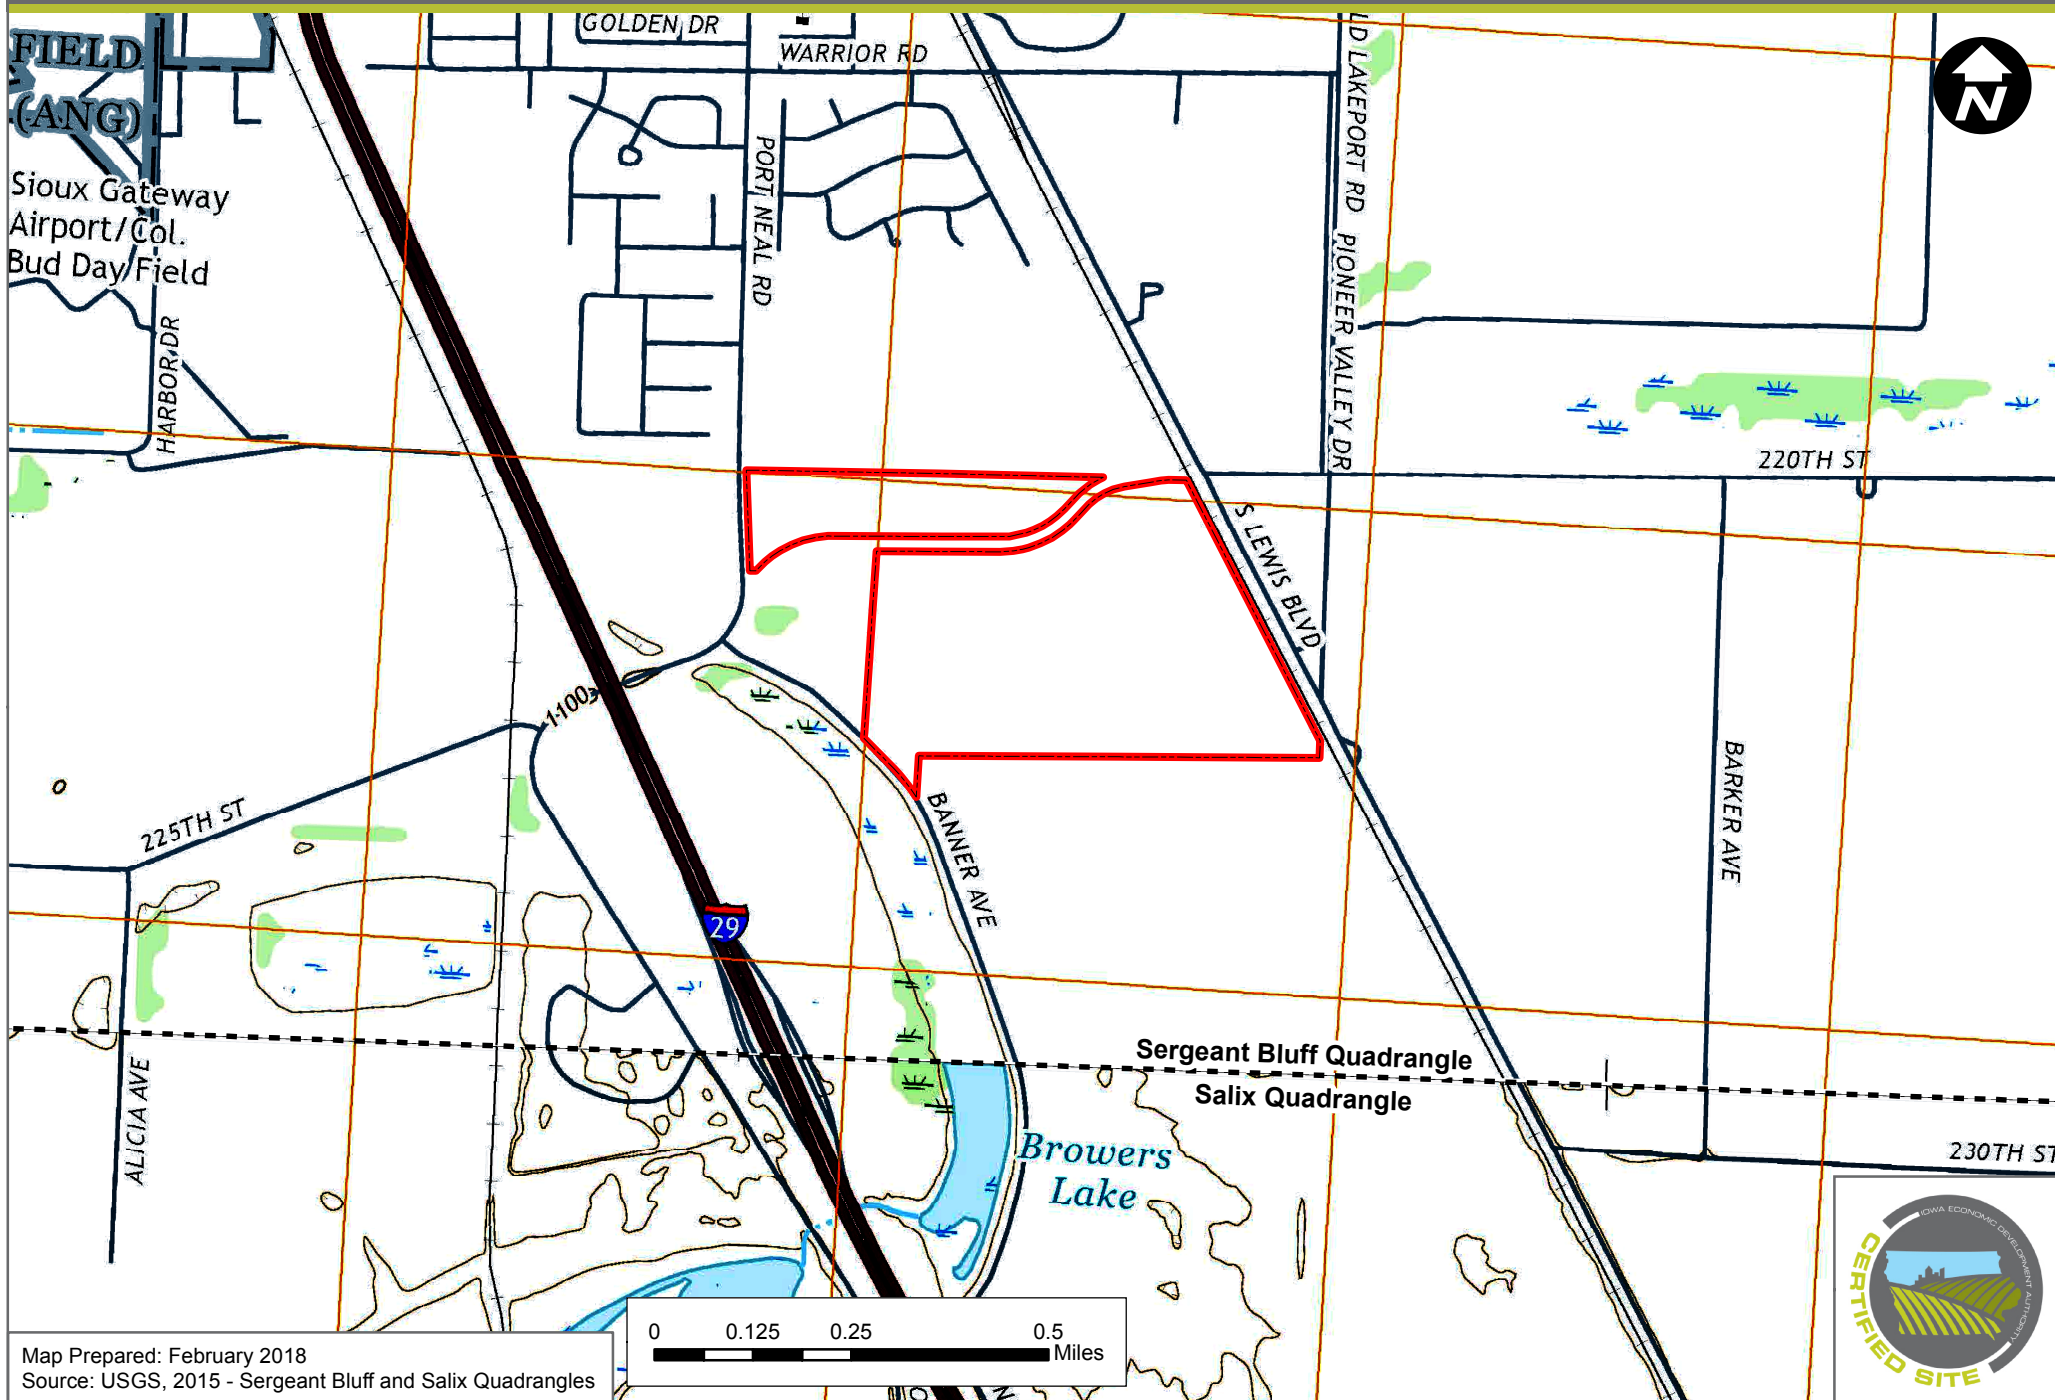

SERGEANT BLUFF PARK (117.6 ACRES)

SERGEANT BLUFF, IOWA - USGS QUADRANGLE MAP

Map Prepared: February 2018
Source: USGS, 2015 - Sergeant Bluff and Salix Quadrangles