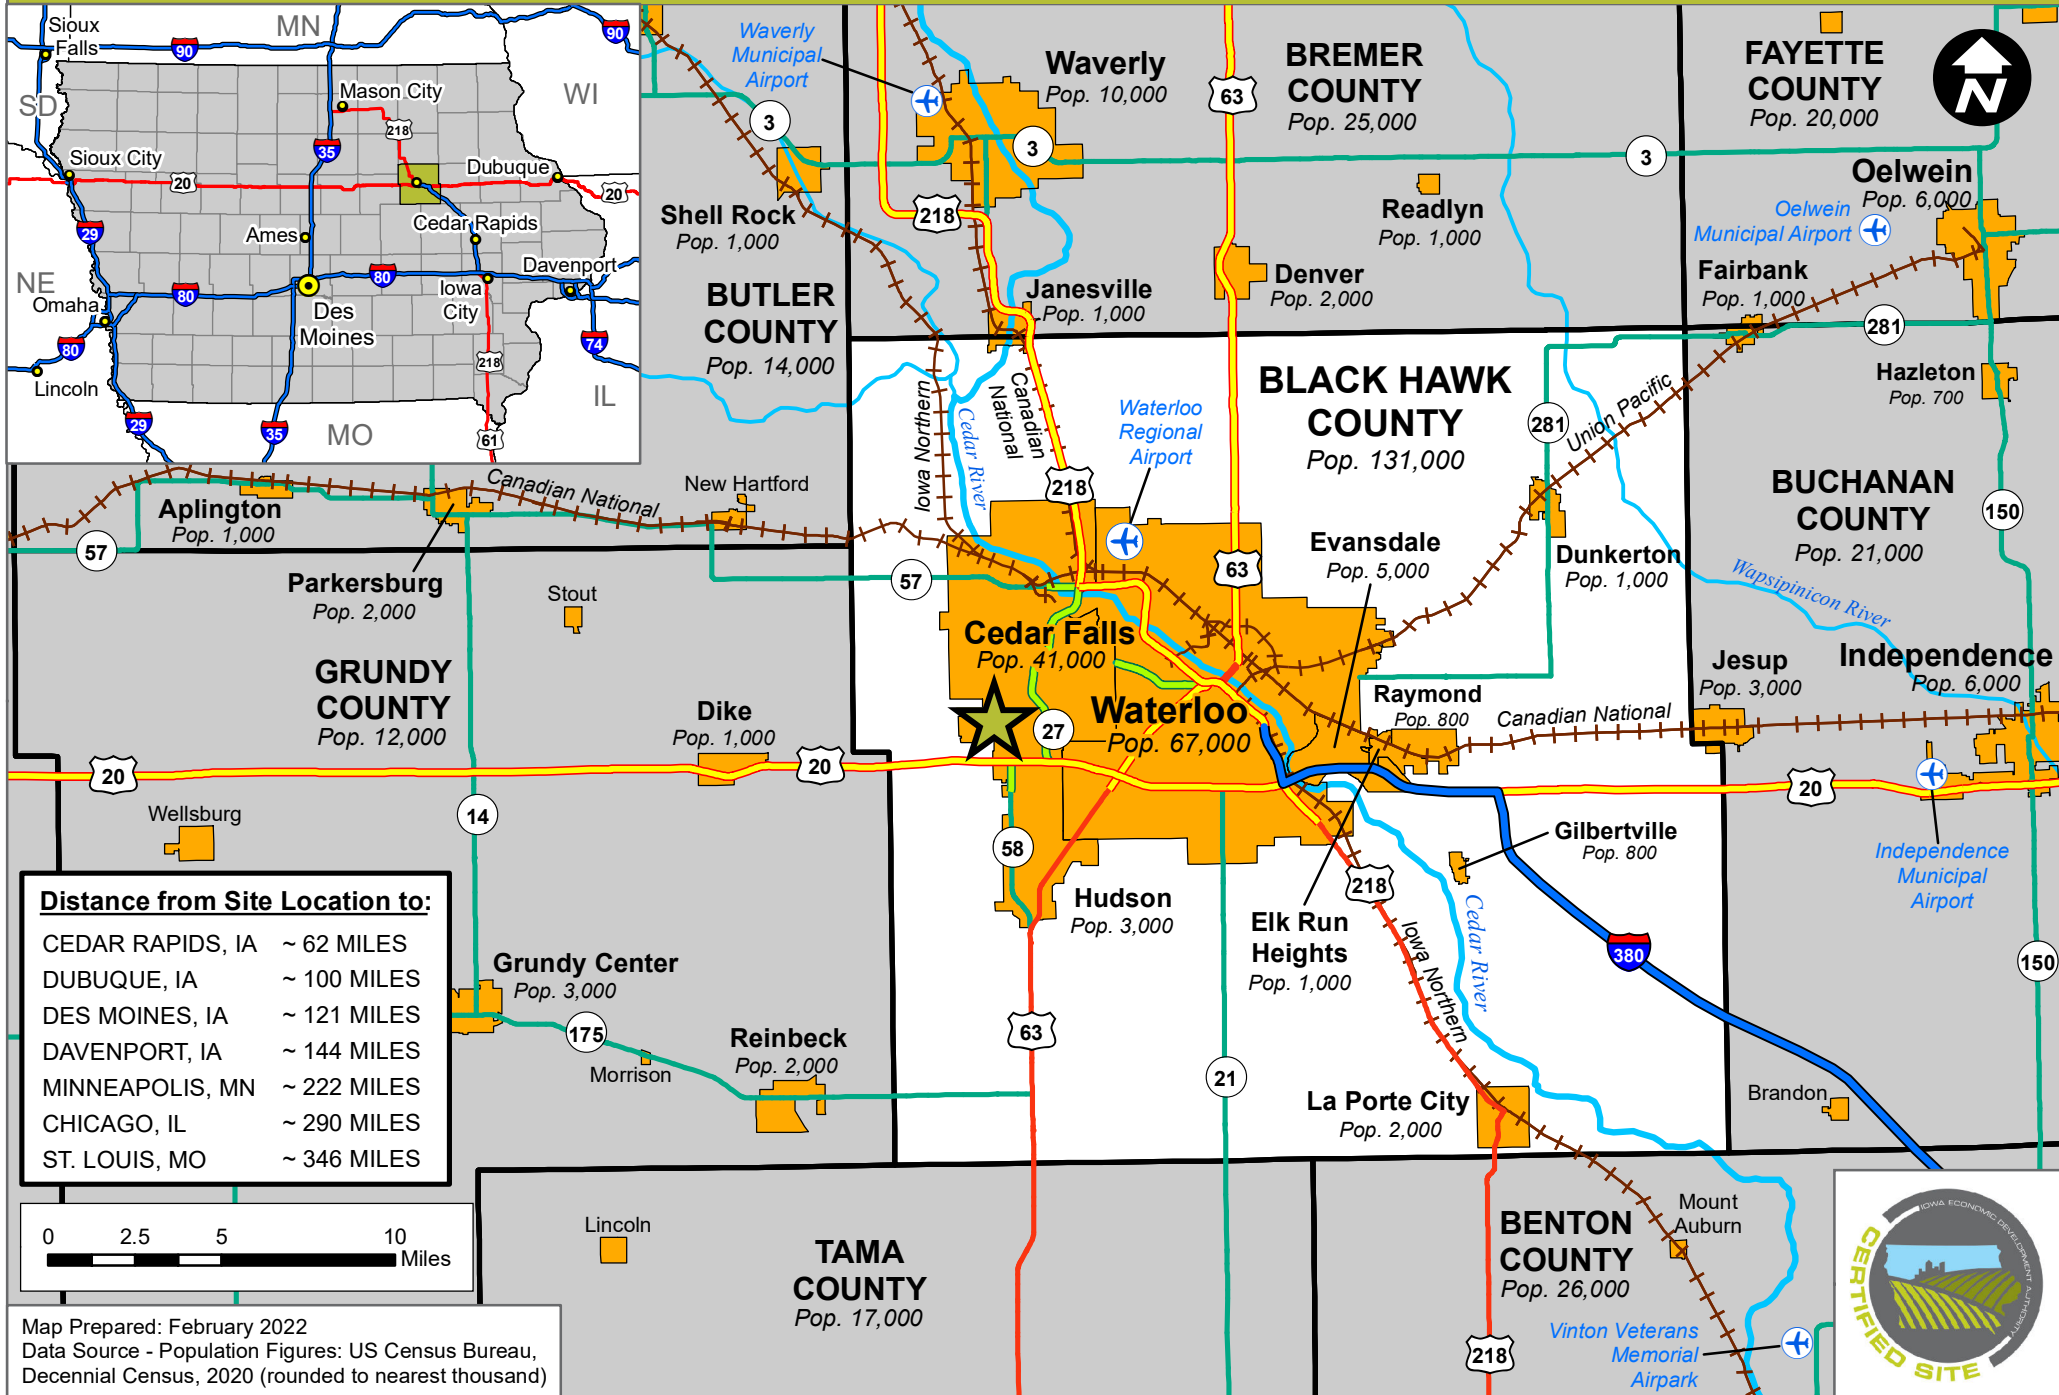

# WEST VIKING ROAD INDUSTRIAL PARK

## CEDAR FALLS, IOWA - GENERAL LOCATION MAP

(204.68 ACRES)

**Distance from Site Location to:**

CEDAR RAPIDS, IA	~ 62 MILES
DUBUQUE, IA	~ 100 MILES
DES MOINES, IA	~ 121 MILES
DAVENPORT, IA	~ 144 MILES
MINNEAPOLIS, MN	~ 222 MILES
CHICAGO, IL	~ 290 MILES
ST. LOUIS, MO	~ 346 MILES

Map Prepared: February 2022  
 Data Source - Population Figures: US Census Bureau, Decennial Census, 2020 (rounded to nearest thousand)