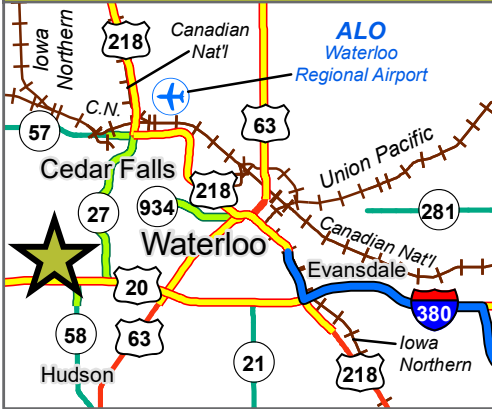

WEST VIKING ROAD INDUSTRIAL PARK (204.68 ACRES)

CEDAR FALLS, IOWA - TRANSPORTATION NETWORK MAP

(204.68 ACRES)

Waterloo Metro Area - Inset