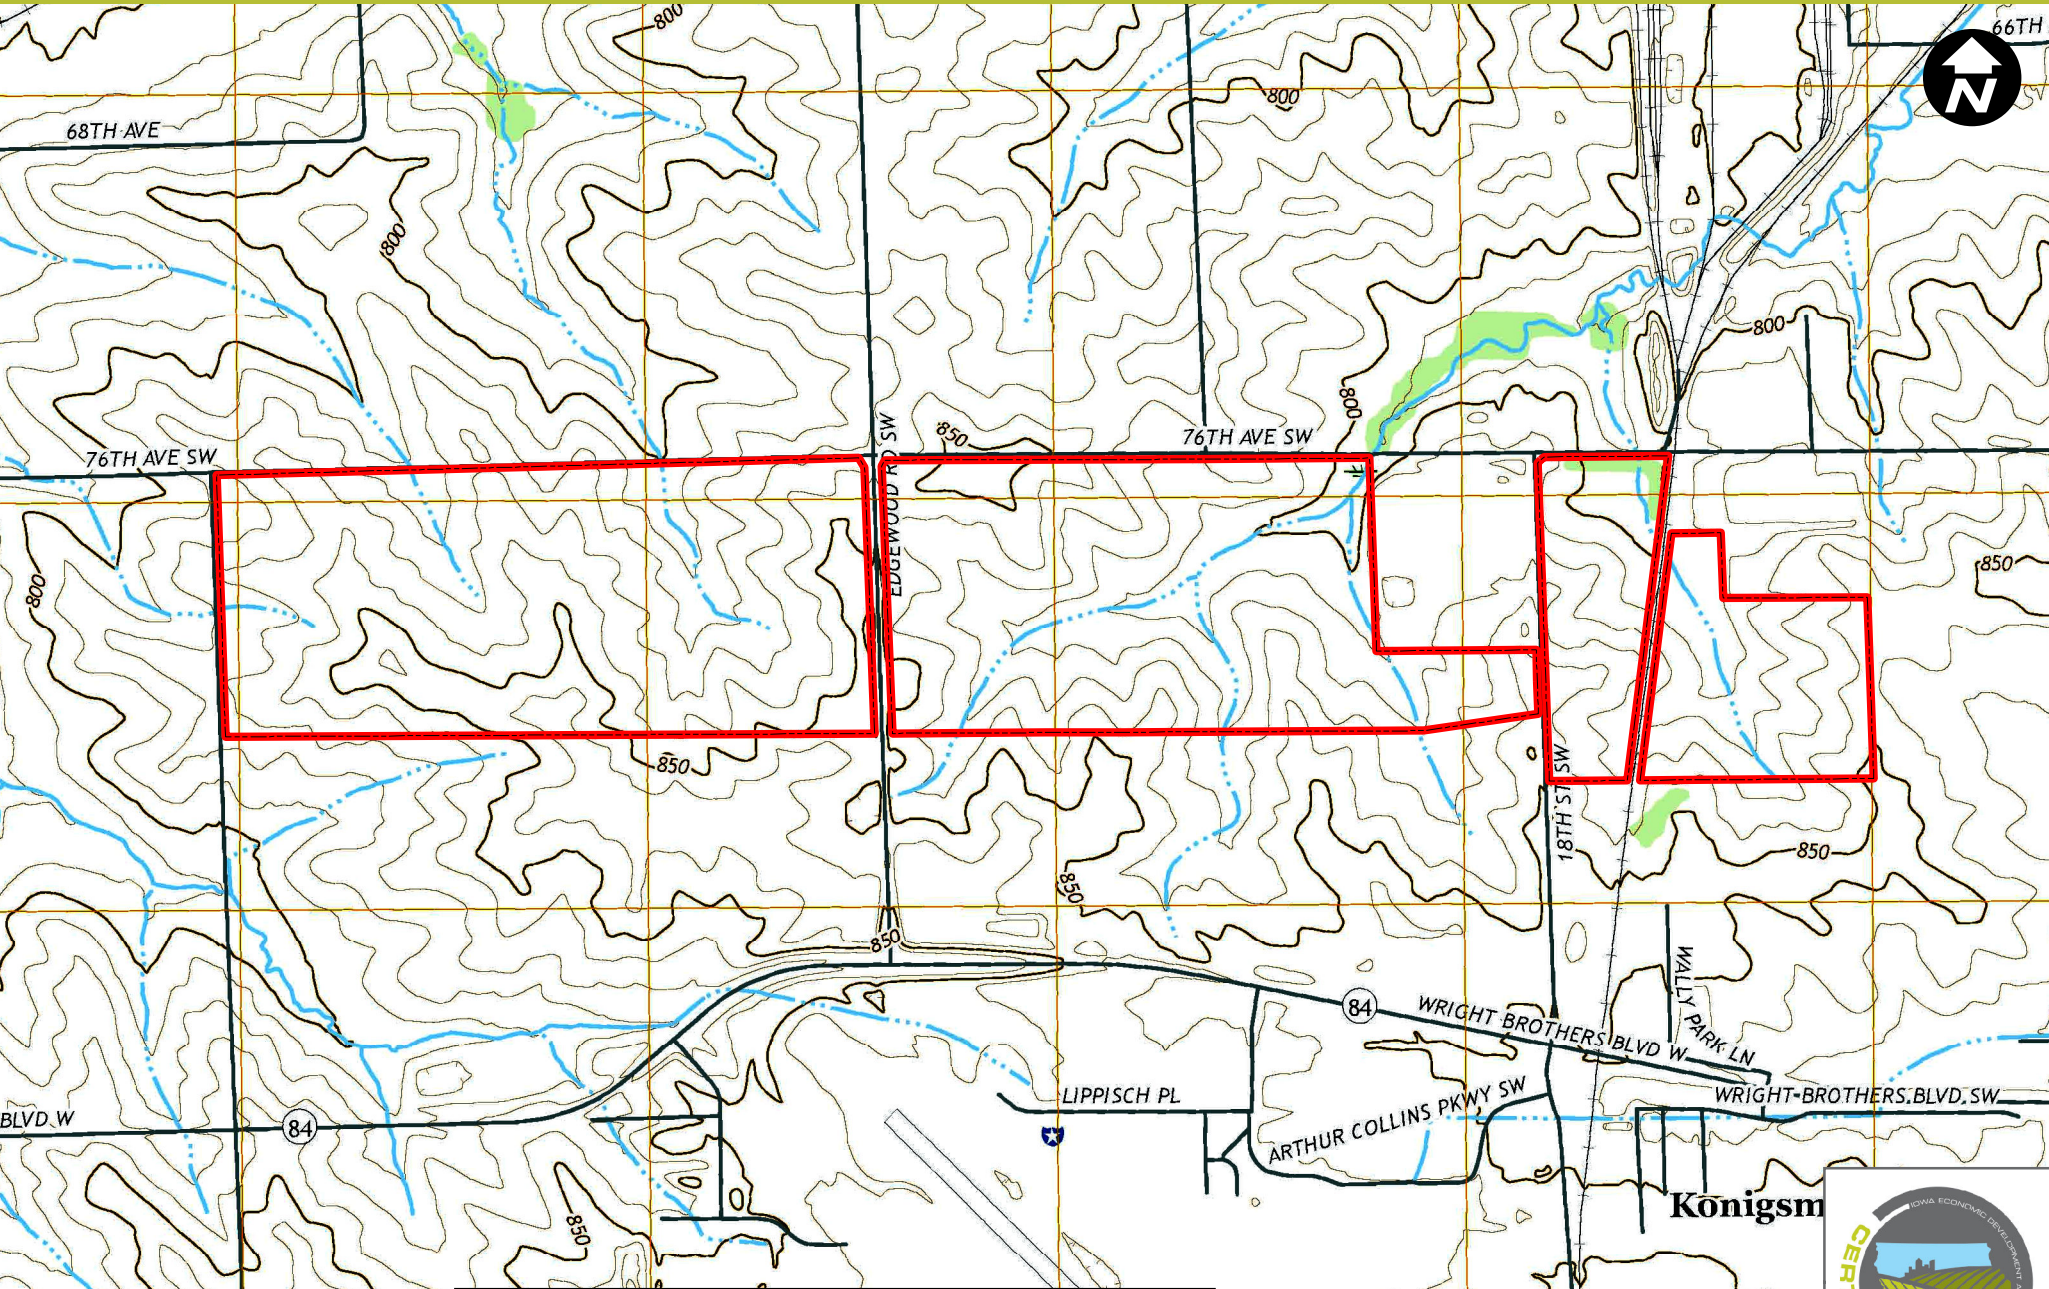

CEDAR RAPIDS LAND AND AIR SUPER PARK (590.26 ACRES)

CEDAR RAPIDS, IOWA - USGS QUADRANGLE MAP

Map Prepared: February 2021
Source: USGS, 2015 - Cedar Rapids South
Quadrangle