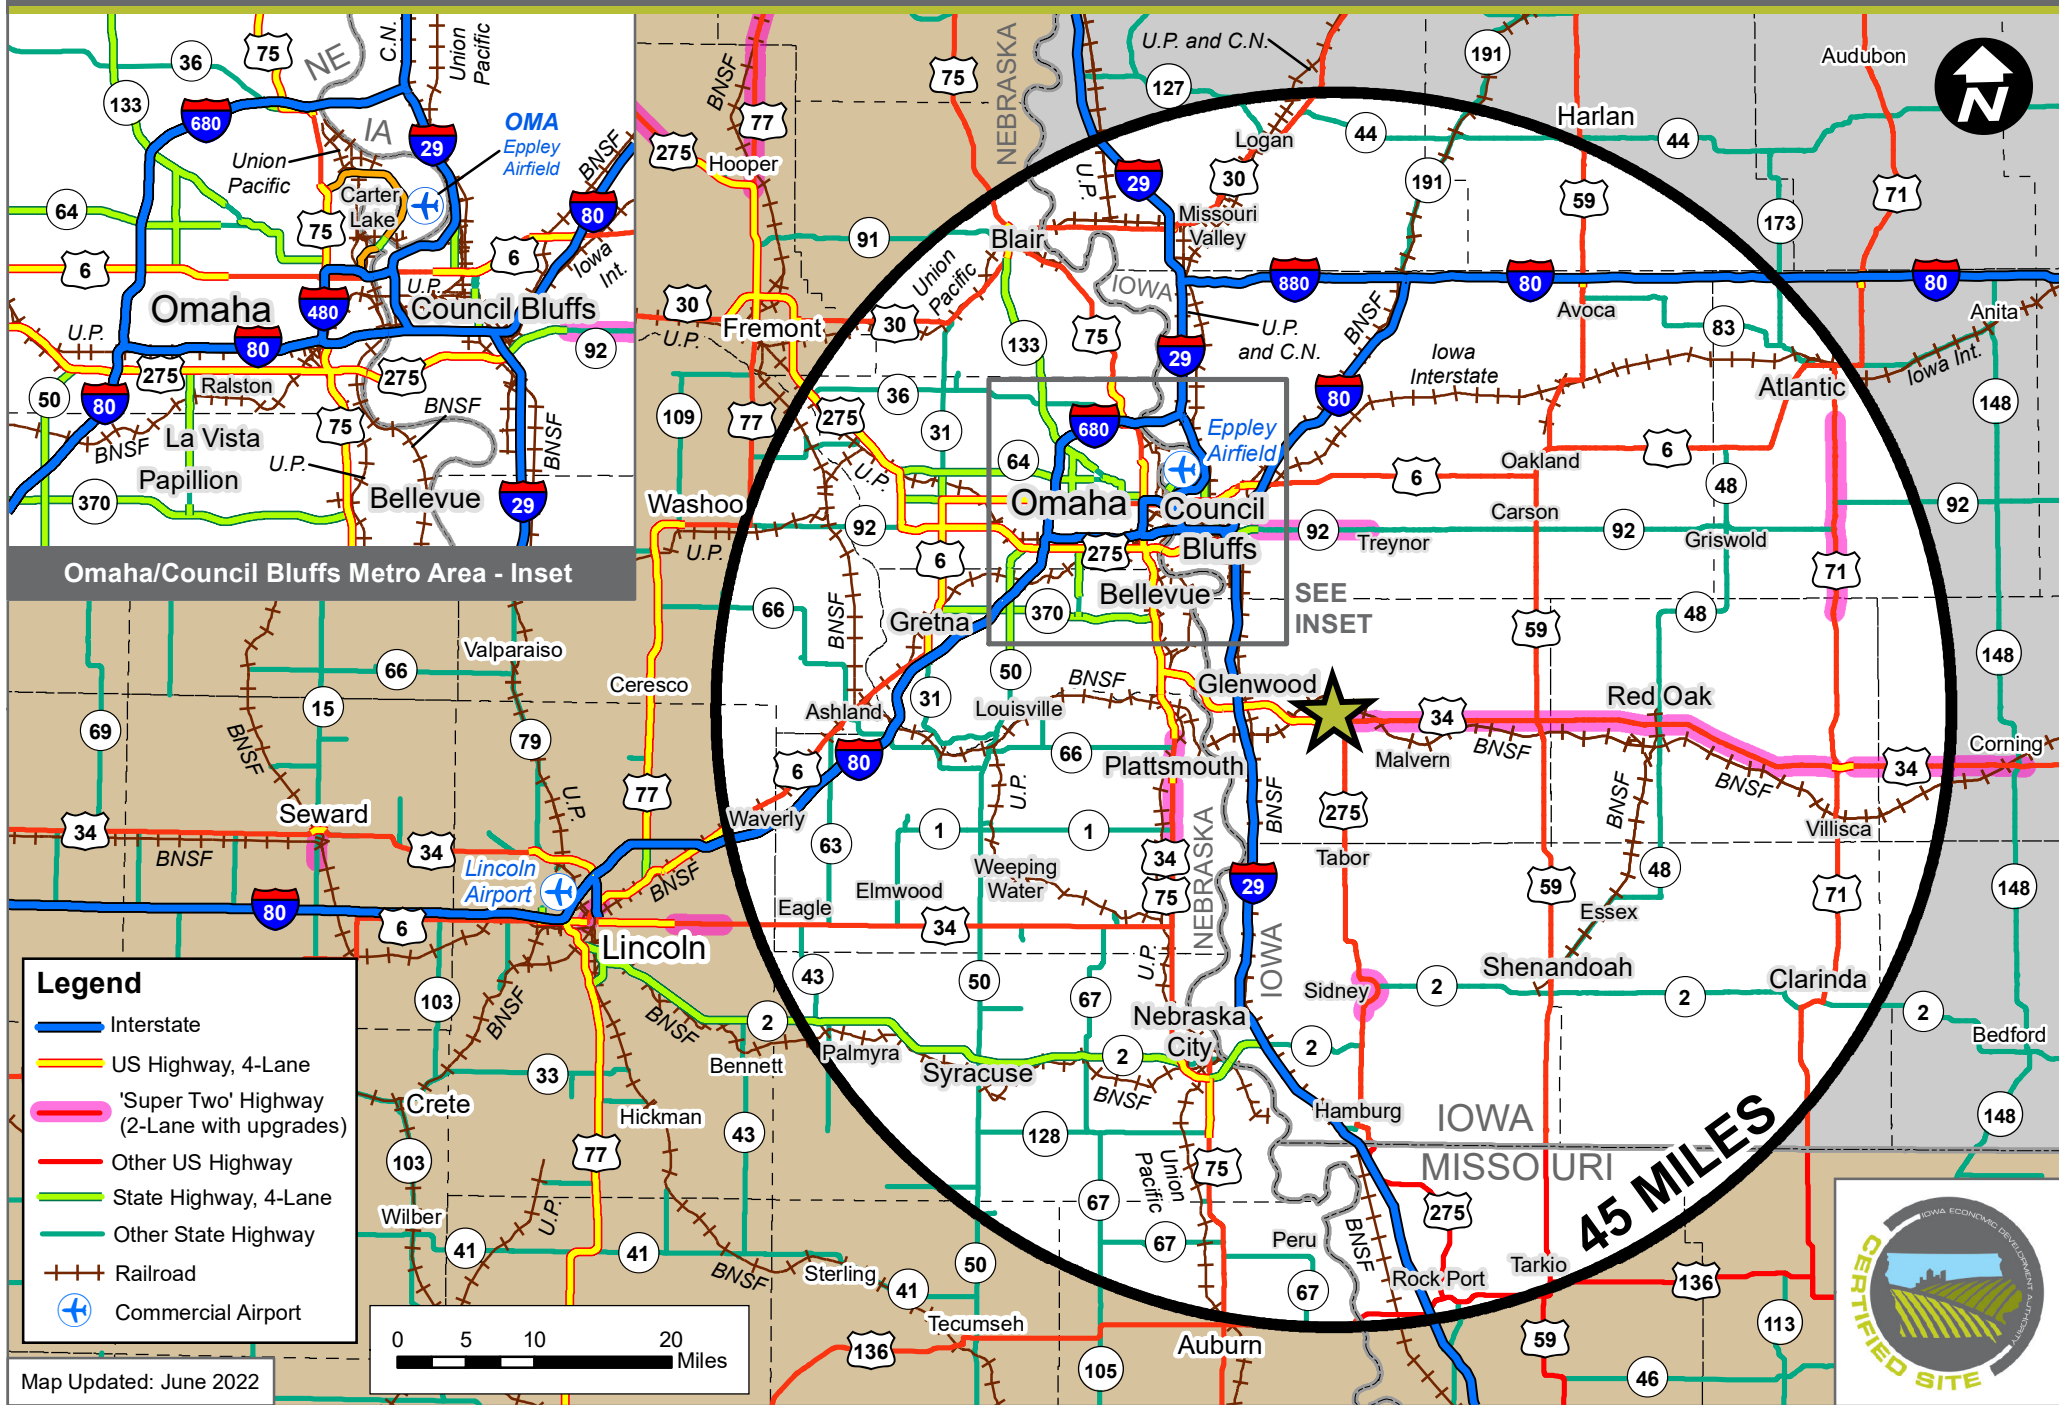

MILLS CROSSING MEGA SITE (1,641.62 ACRES)

GLENWOOD, IOWA - TRANSPORTATION NETWORK

Omaha/Council Bluffs Metro Area - Inset

SEE INSET

45 MILES

- Legend**
- Interstate
 - US Highway, 4-Lane
 - 'Super Two' Highway (2-Lane with upgrades)
 - Other US Highway
 - State Highway, 4-Lane
 - Other State Highway
 - - - Railroad
 - ✈ Commercial Airport

Map Updated: June 2022