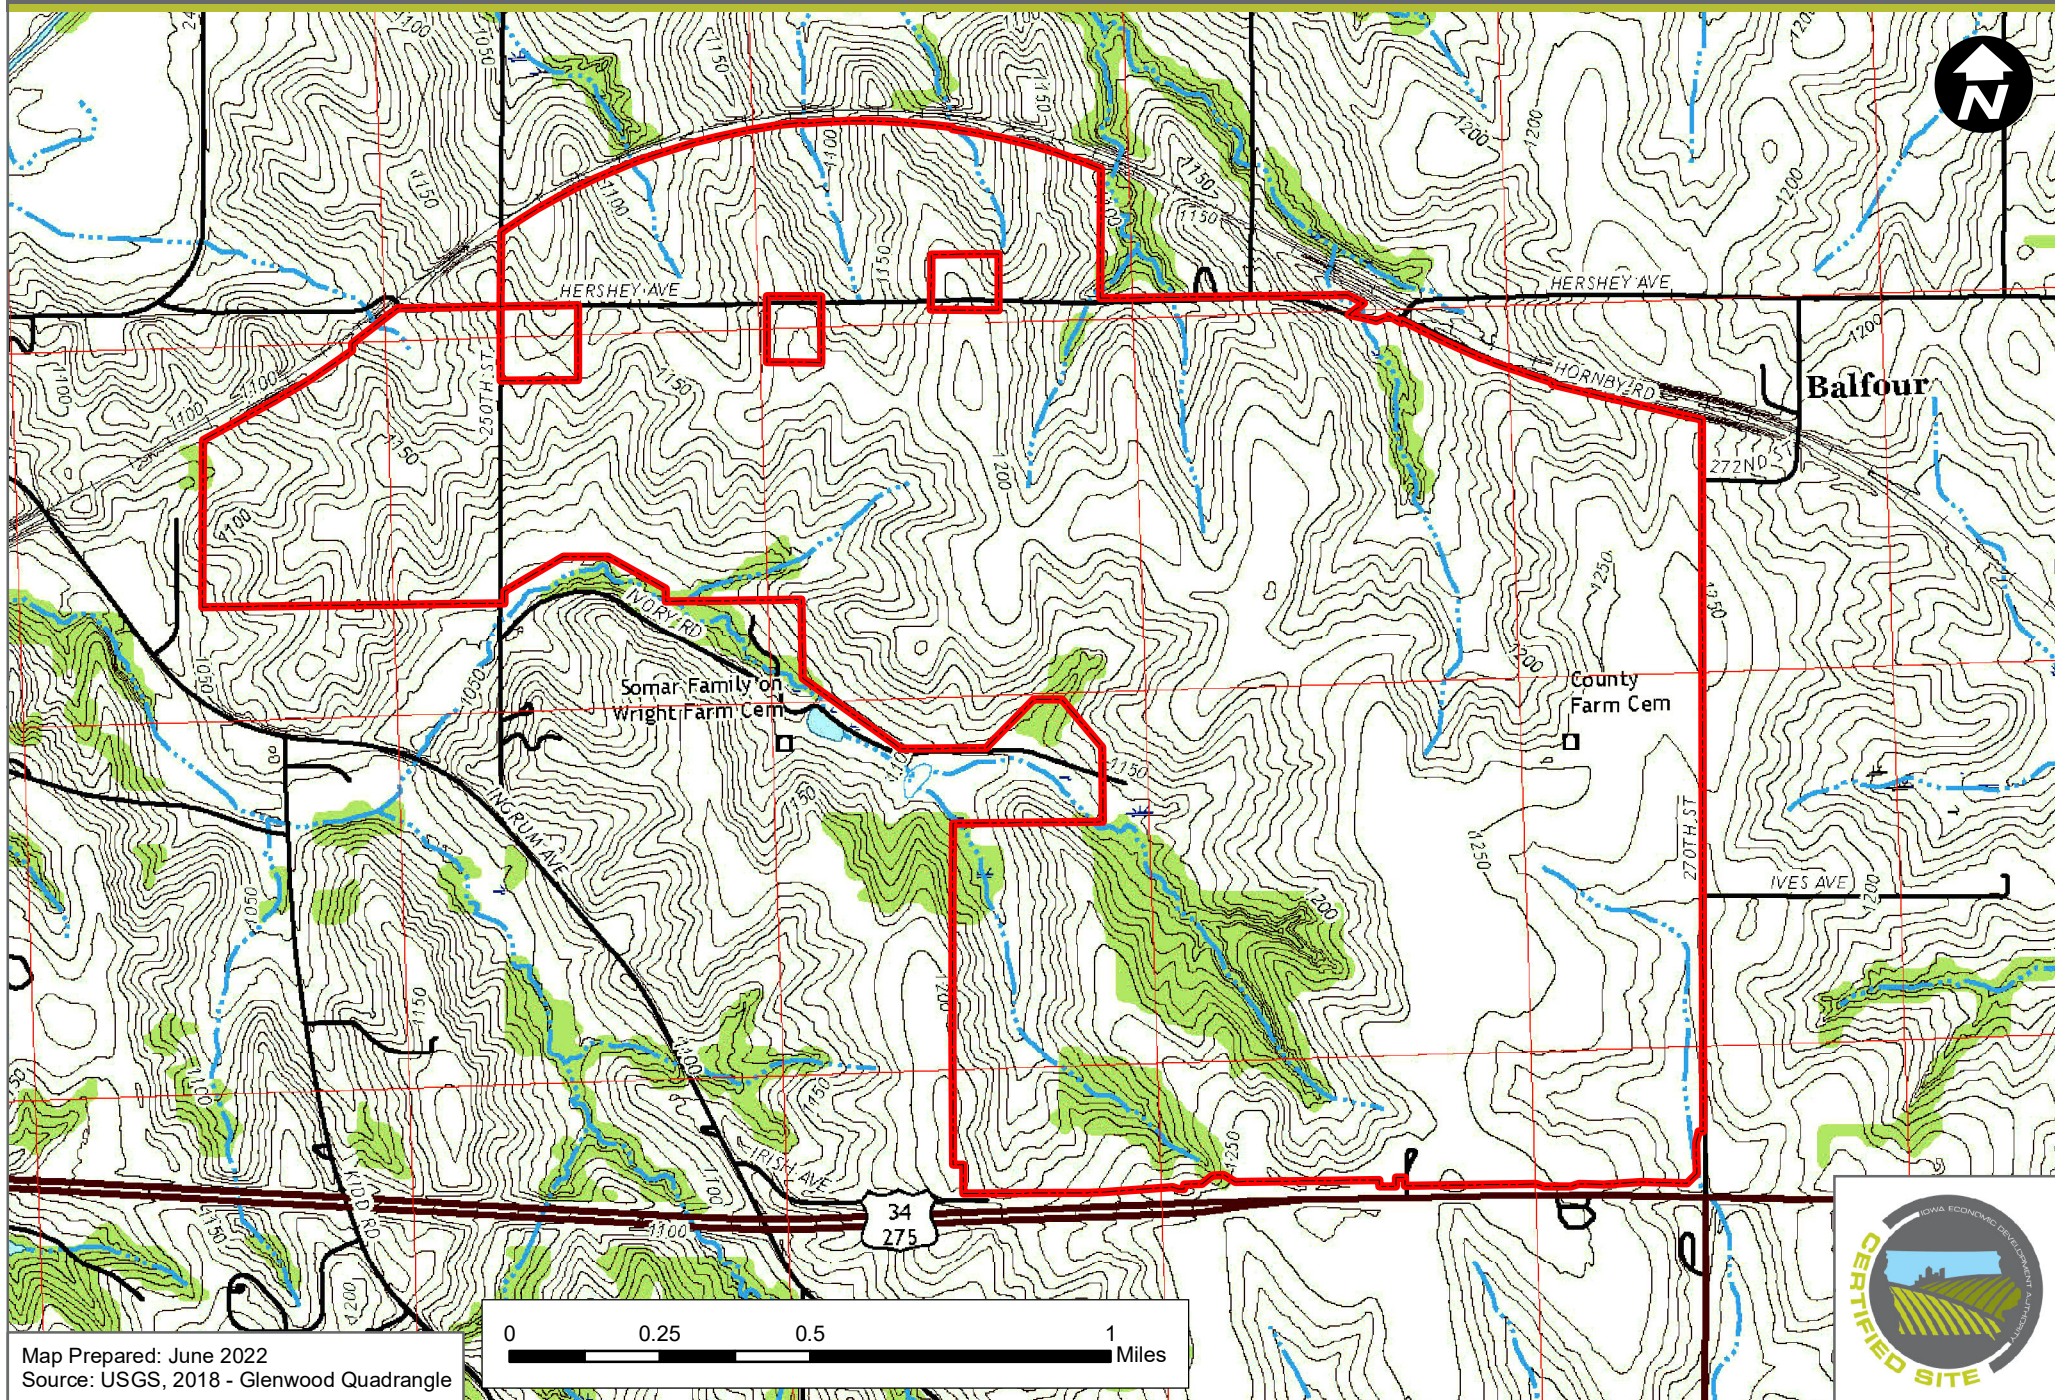

MILLS CROSSING MEGA SITE (1,641.62 ACRES)

GLENWOOD, IOWA - USGS QUADRANGLE MAP

Map Prepared: June 2022
Source: USGS, 2018 - Glenwood Quadrangle