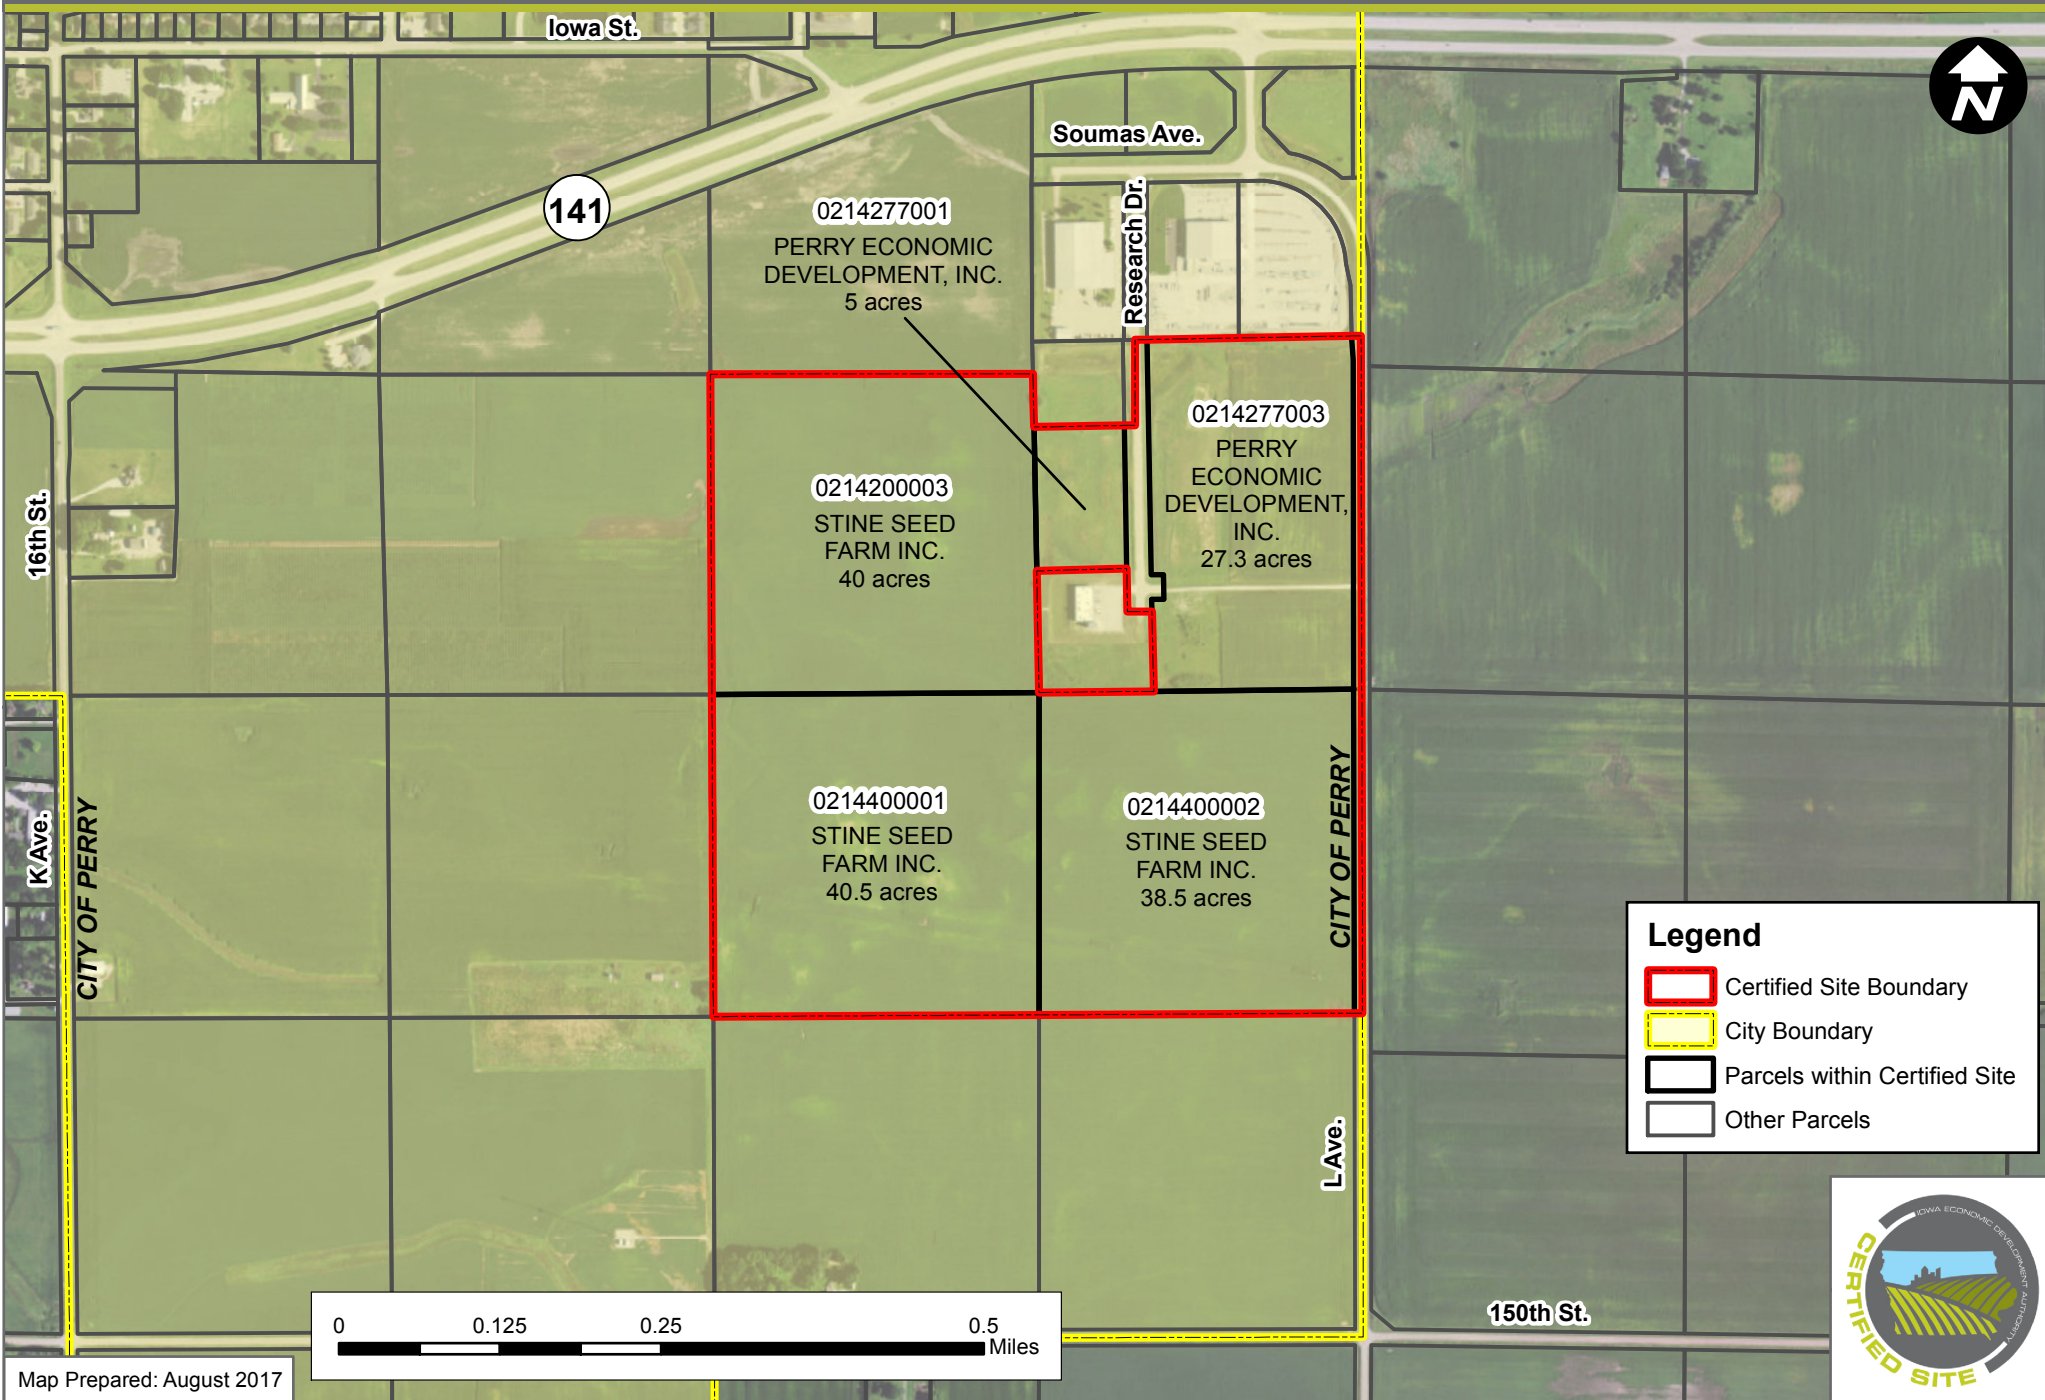

# PERRY INDUSTRIAL PARK (153.39 ACRES)

## PERRY, IOWA - TAX PARCEL MAP

**Legend**

- Certified Site Boundary
- City Boundary
- Parcels within Certified Site
- Other Parcels