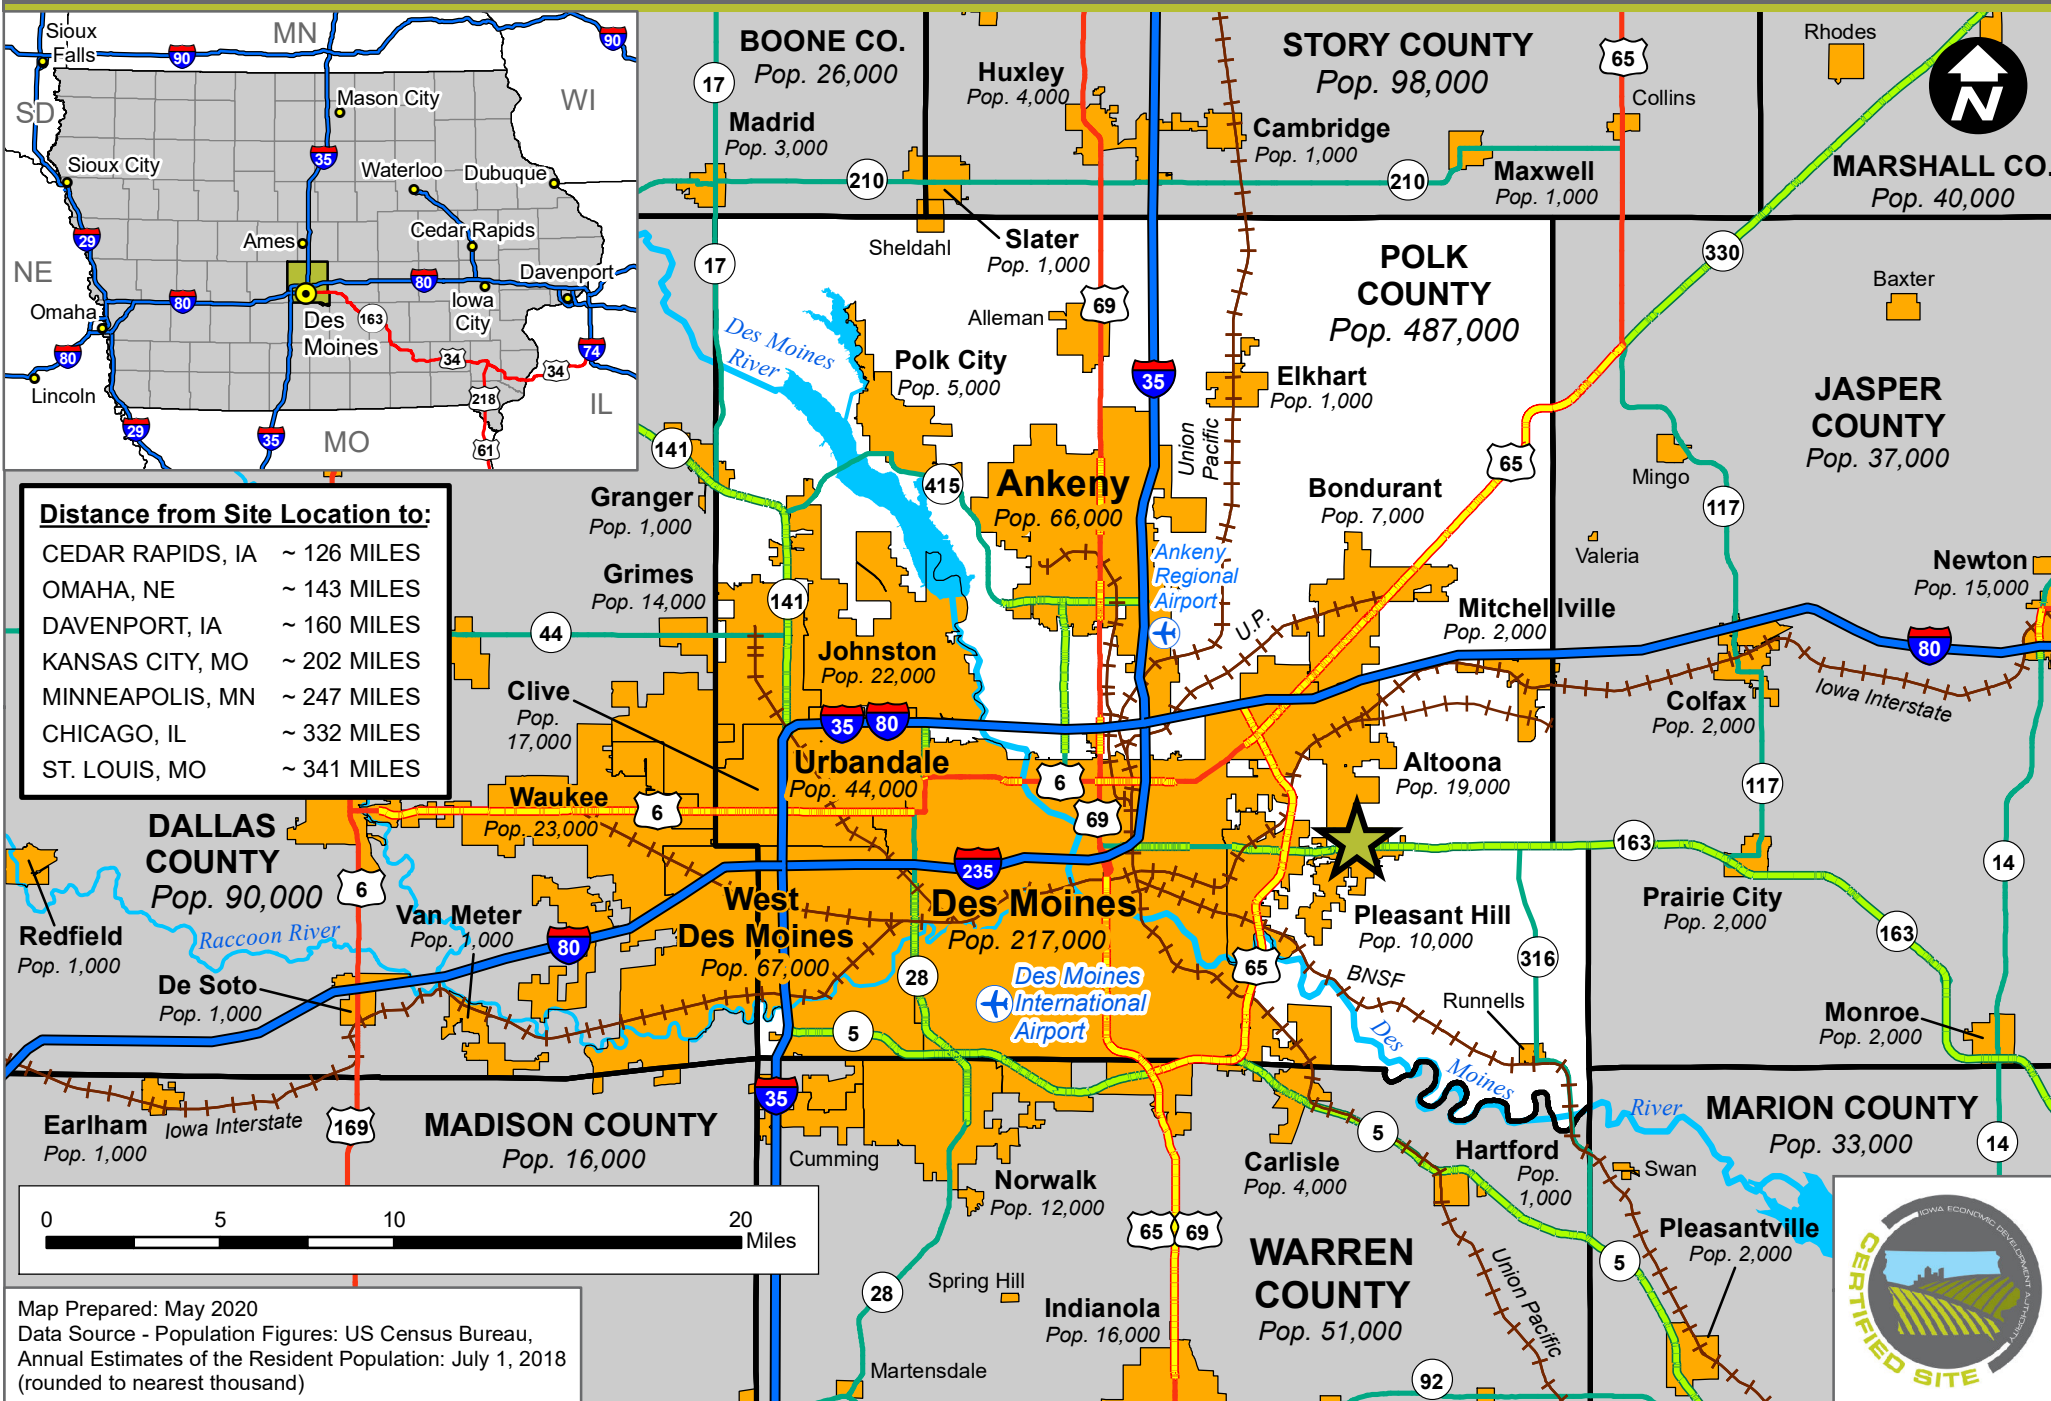

PLEASANT HILL COMMERCE PARK (213.41 ACRES)

PLEASANT HILL, IOWA - GENERAL LOCATION MAP

(213.41 ACRES)

Distance from Site Location to:

- CEDAR RAPIDS, IA ~ 126 MILES
- OMAHA, NE ~ 143 MILES
- DAVENPORT, IA ~ 160 MILES
- KANSAS CITY, MO ~ 202 MILES
- MINNEAPOLIS, MN ~ 247 MILES
- CHICAGO, IL ~ 332 MILES
- ST. LOUIS, MO ~ 341 MILES

Map Prepared: May 2020
 Data Source - Population Figures: US Census Bureau,
 Annual Estimates of the Resident Population: July 1, 2018
 (rounded to nearest thousand)