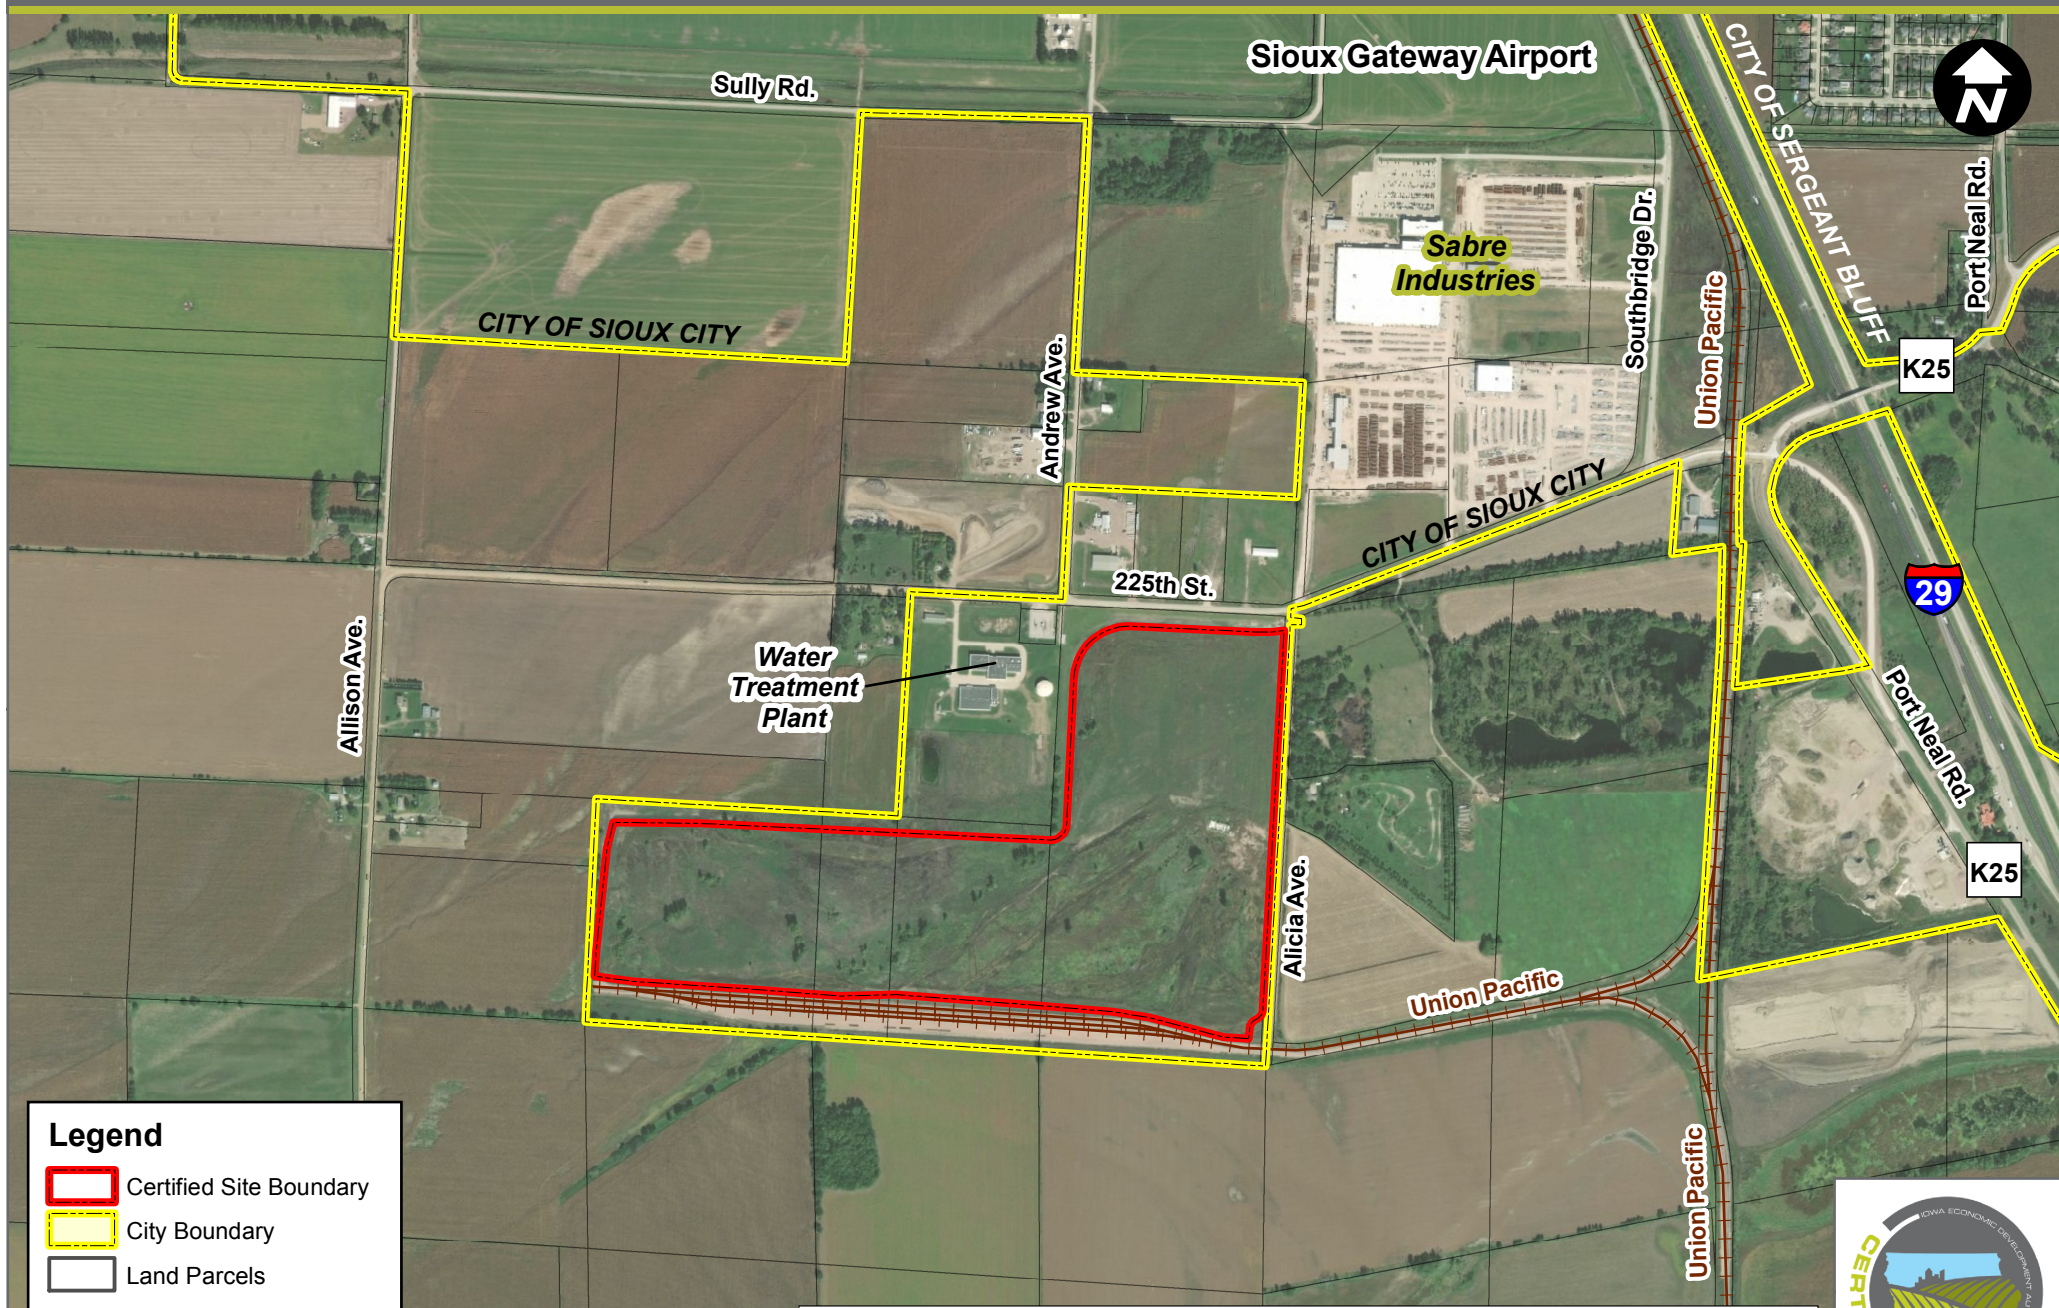

# SOUTHBRIDGE - 27 FLAGS INDUSTRIAL SITE (119.6 ACRES)

SIoux CITY, IOWA - AERIAL PHOTOGRAPH

**Legend**

- Certified Site Boundary
- City Boundary
- Land Parcels

Map Prepared: April 2019  
2017 Aerial Photography (ESRI)