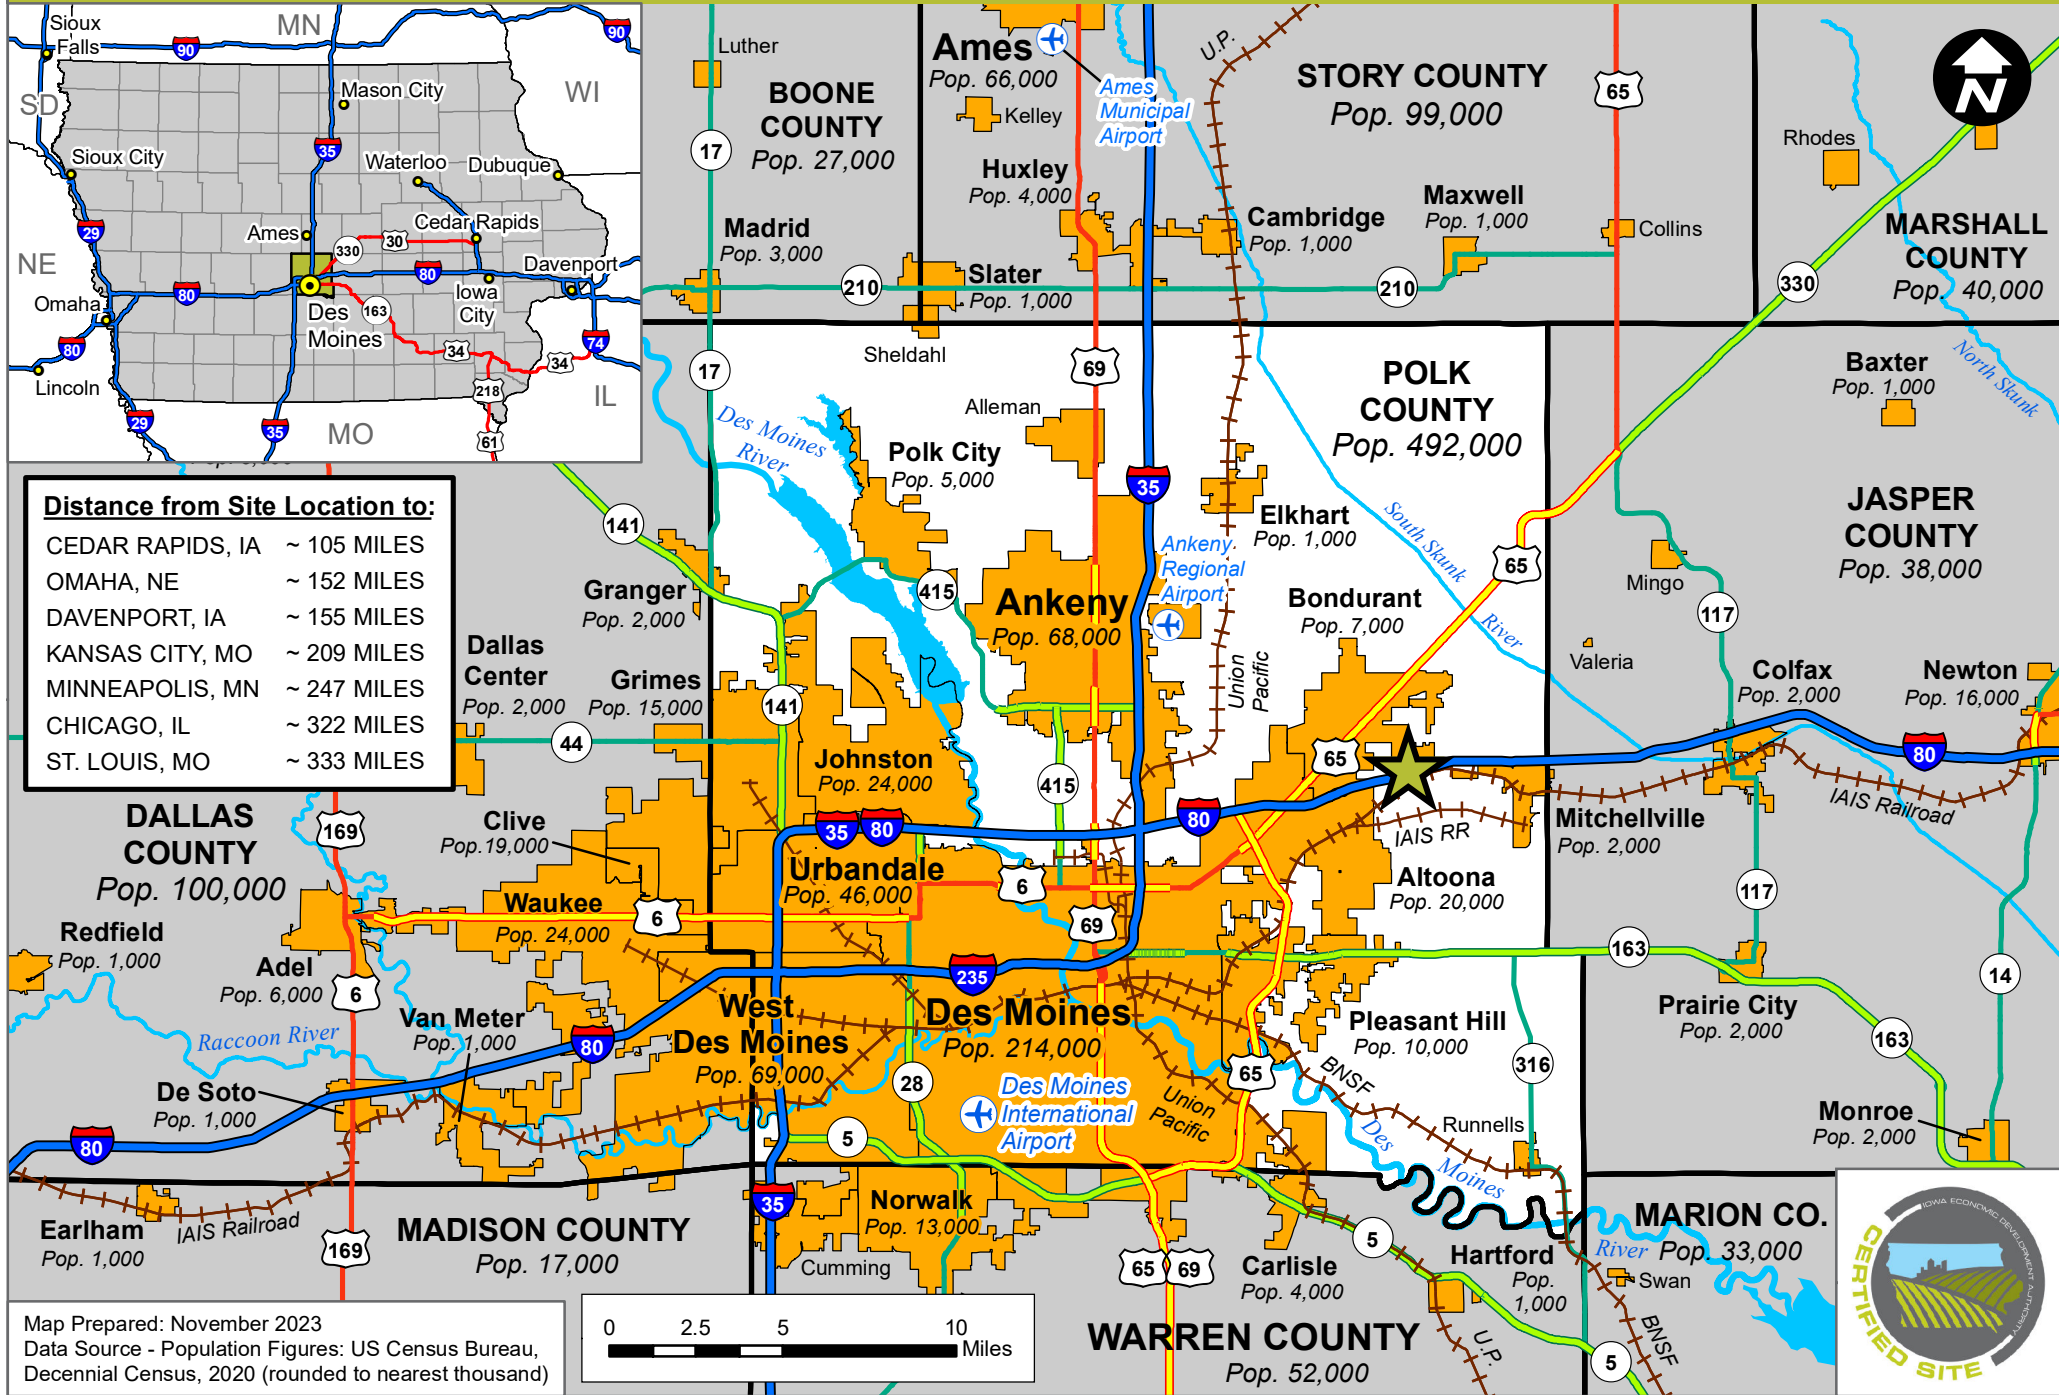

# TIMMINS INDUSTRIAL PARK (187.74 ACRES)

## BONDURANT, IOWA - GENERAL LOCATION MAP

**Distance from Site Location to:**

CEDAR RAPIDS, IA	~ 105 MILES
OMAHA, NE	~ 152 MILES
DAVENPORT, IA	~ 155 MILES
KANSAS CITY, MO	~ 209 MILES
MINNEAPOLIS, MN	~ 247 MILES
CHICAGO, IL	~ 322 MILES
ST. LOUIS, MO	~ 333 MILES

Map Prepared: November 2023  
 Data Source - Population Figures: US Census Bureau, Decennial Census, 2020 (rounded to nearest thousand)