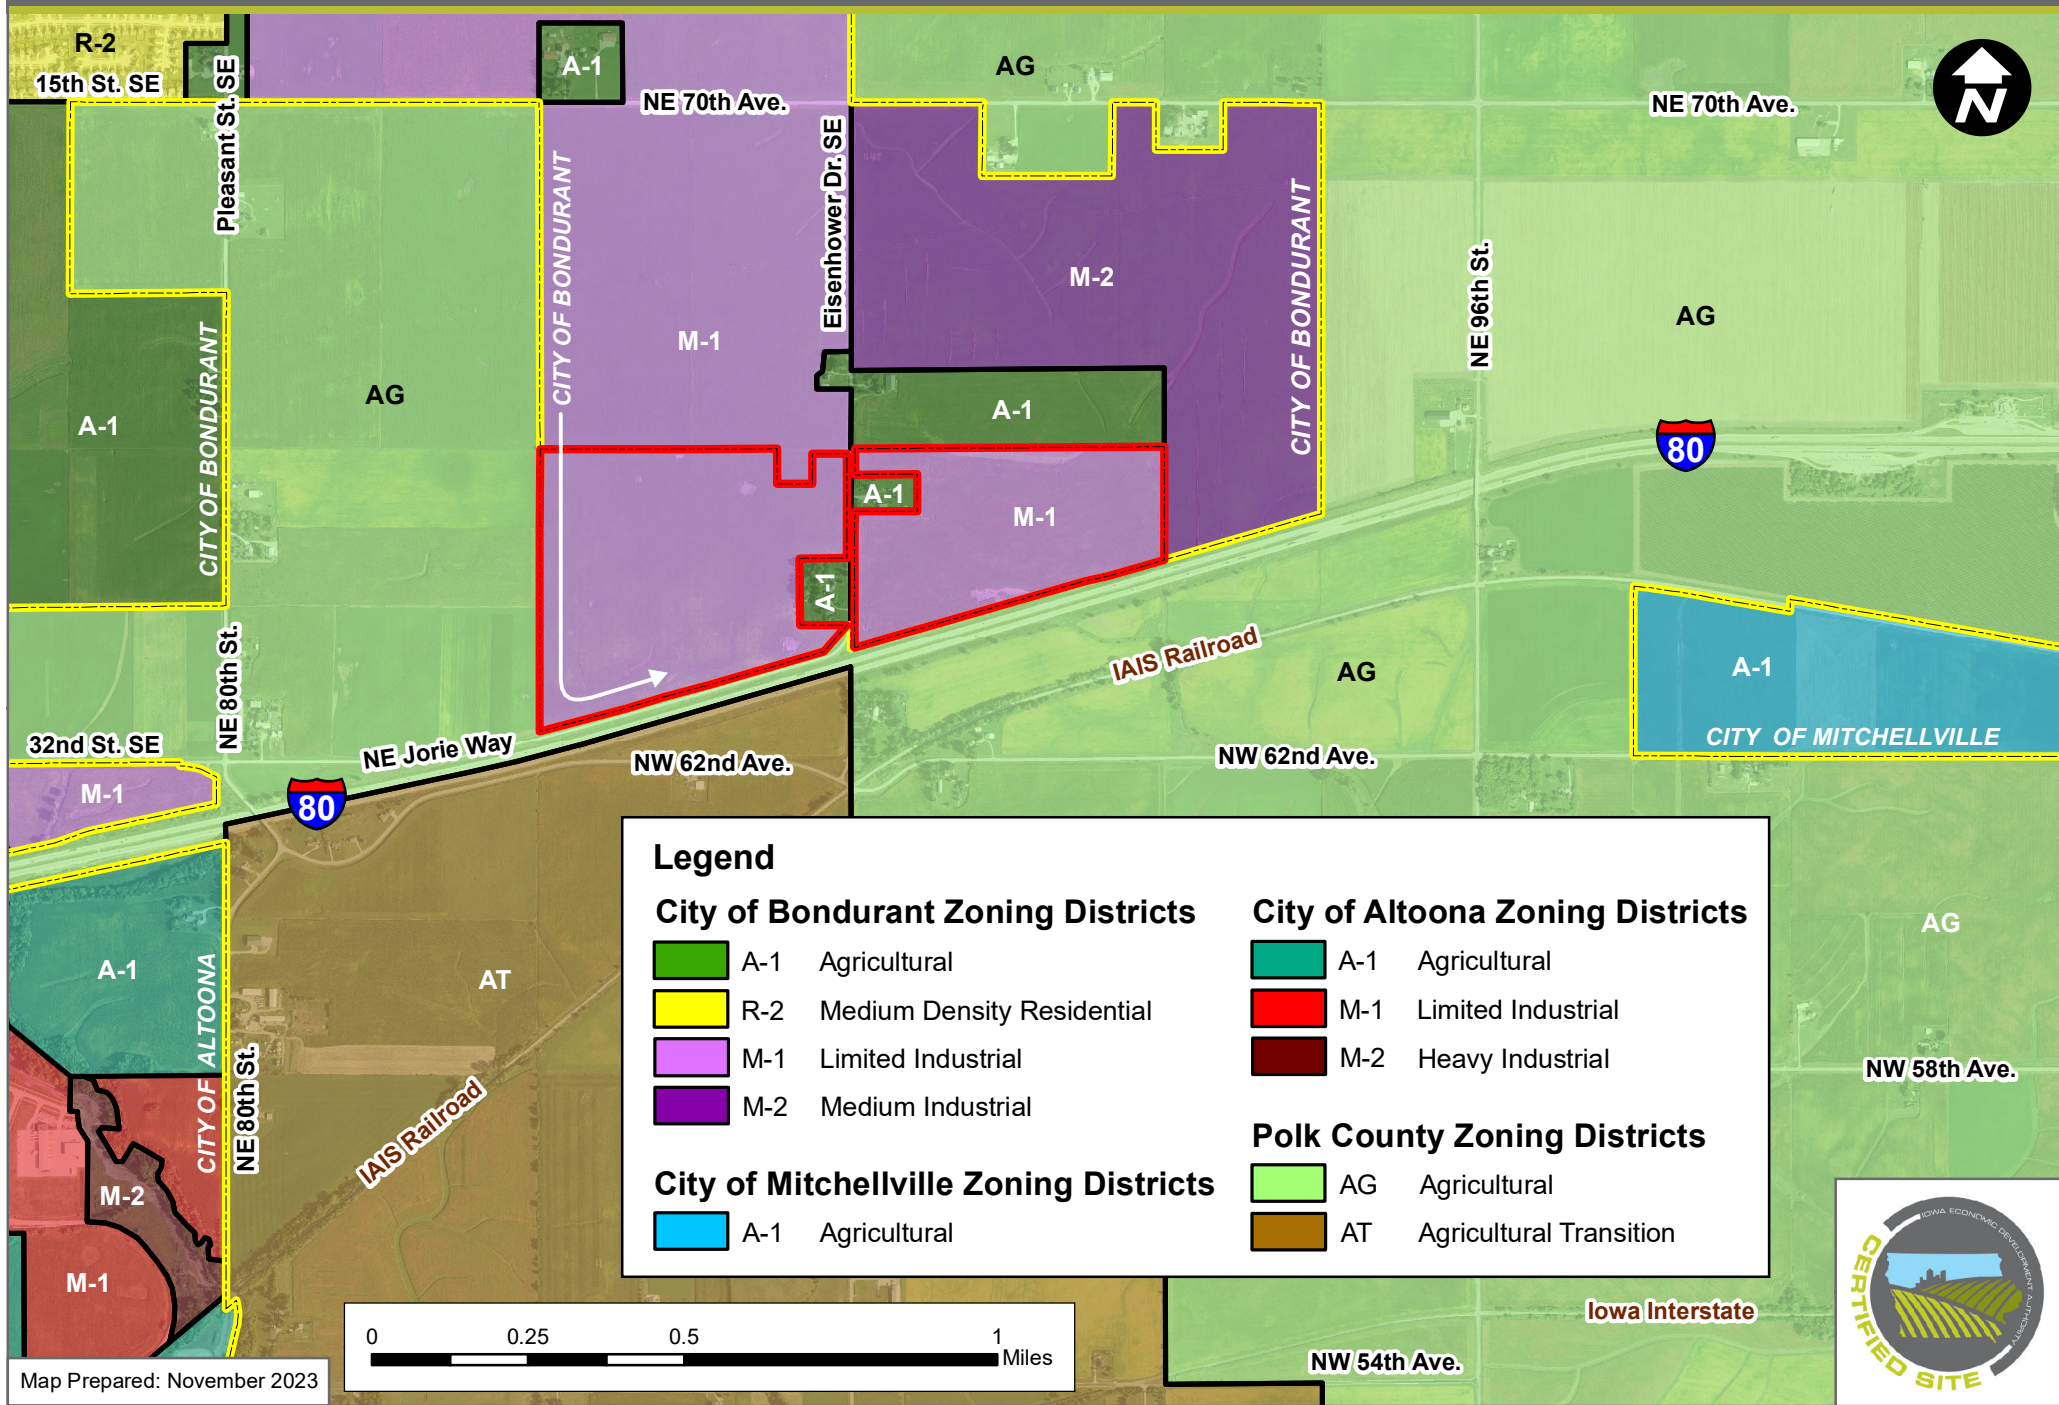

TIMMINS INDUSTRIAL PARK (187.74 ACRES)

BONDURANT, IOWA - ZONING MAP

Legend

City of Bondurant Zoning Districts

- A-1 Agricultural
- R-2 Medium Density Residential
- M-1 Limited Industrial
- M-2 Medium Industrial

City of Altoona Zoning Districts

- A-1 Agricultural
- M-1 Limited Industrial
- M-2 Heavy Industrial

City of Mitchellville Zoning Districts

- A-1 Agricultural

Polk County Zoning Districts

- AG Agricultural
- AT Agricultural Transition

Map Prepared: November 2023