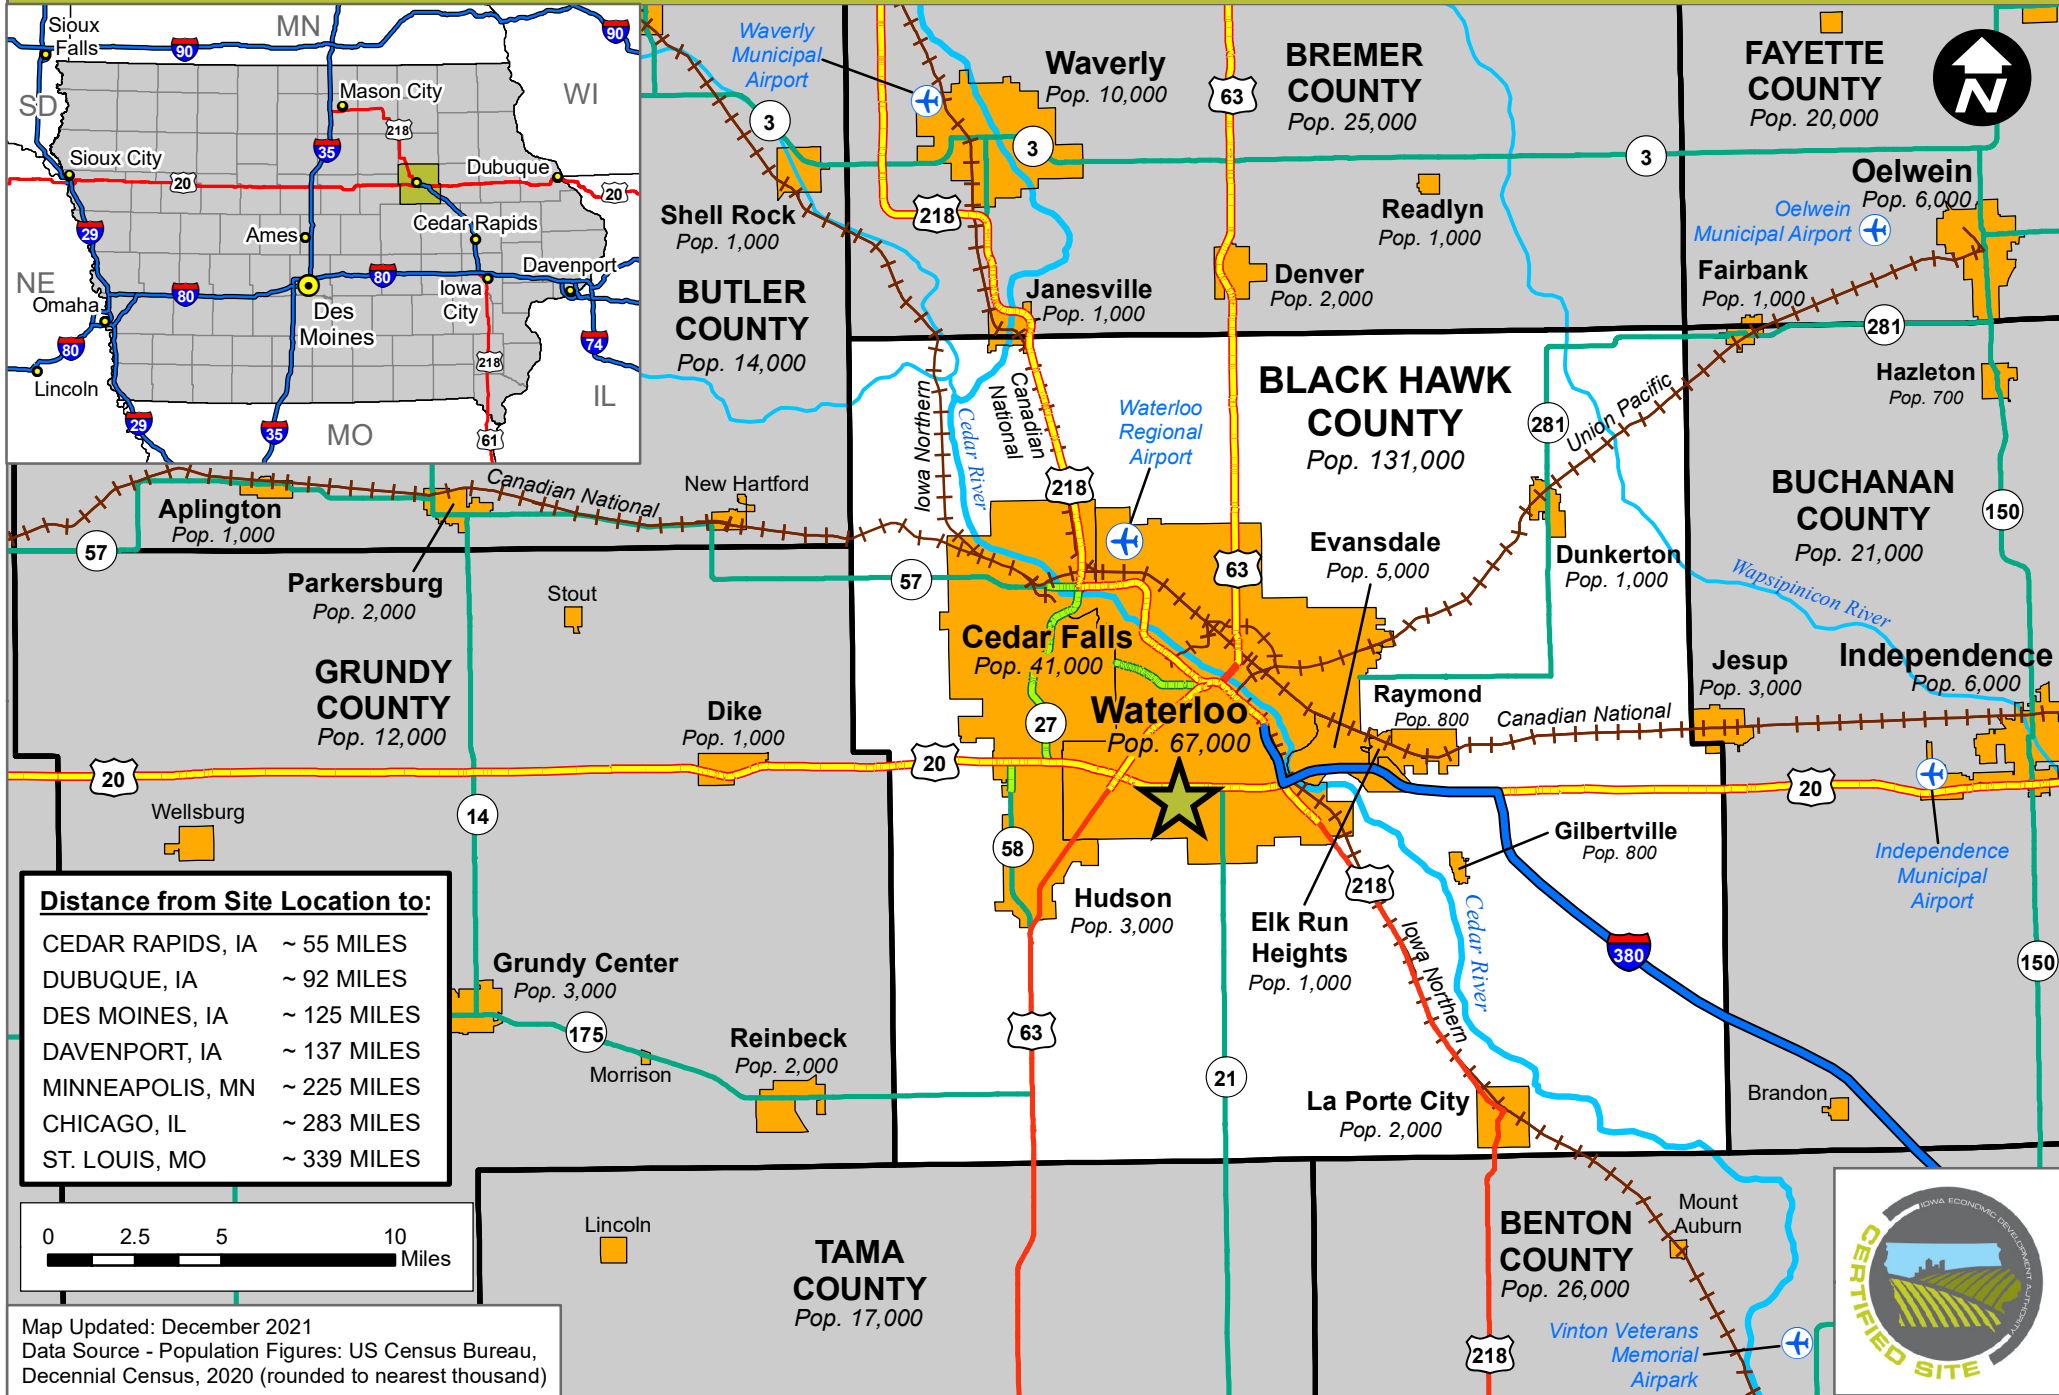

SOUTH WATERLOO BUSINESS PARK (183.67 ACRES)

WATERLOO, IOWA - GENERAL LOCATION MAP

Distance from Site Location to:

CEDAR RAPIDS, IA	~ 55 MILES
DUBUQUE, IA	~ 92 MILES
DES MOINES, IA	~ 125 MILES
DAVENPORT, IA	~ 137 MILES
MINNEAPOLIS, MN	~ 225 MILES
CHICAGO, IL	~ 283 MILES
ST. LOUIS, MO	~ 339 MILES

Map Updated: December 2021
 Data Source - Population Figures: US Census Bureau, Decennial Census, 2020 (rounded to nearest thousand)