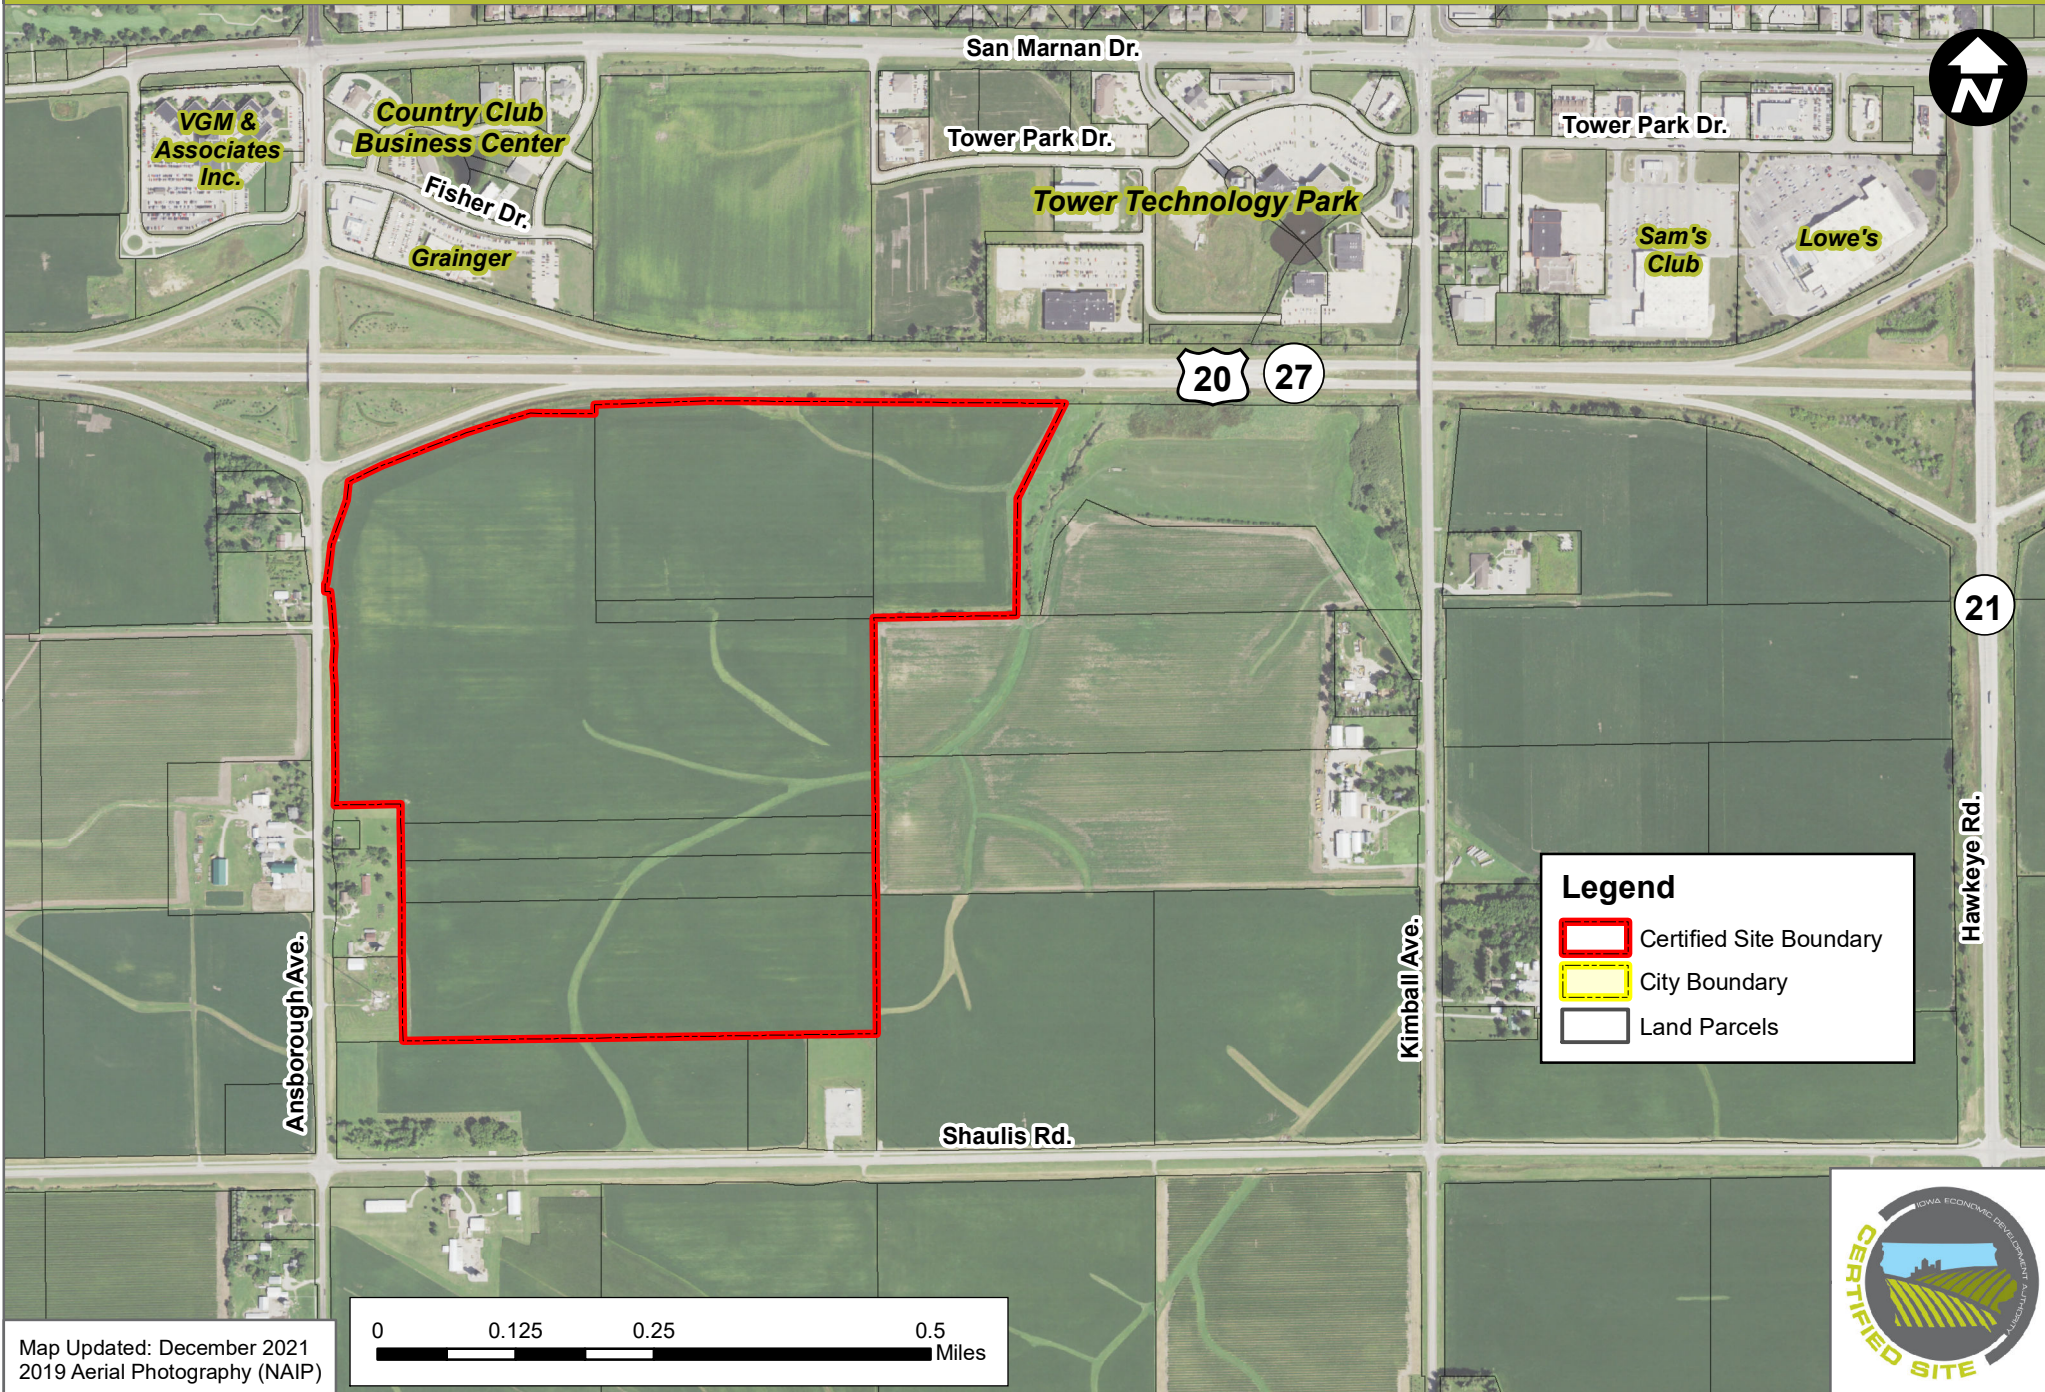

SOUTH WATERLOO BUSINESS PARK (183.67 ACRES)

WATERLOO, IOWA - AERIAL PHOTOGRAPH

Legend

- Certified Site Boundary
- City Boundary
- Land Parcels

Map Updated: December 2021
2019 Aerial Photography (NAIP)