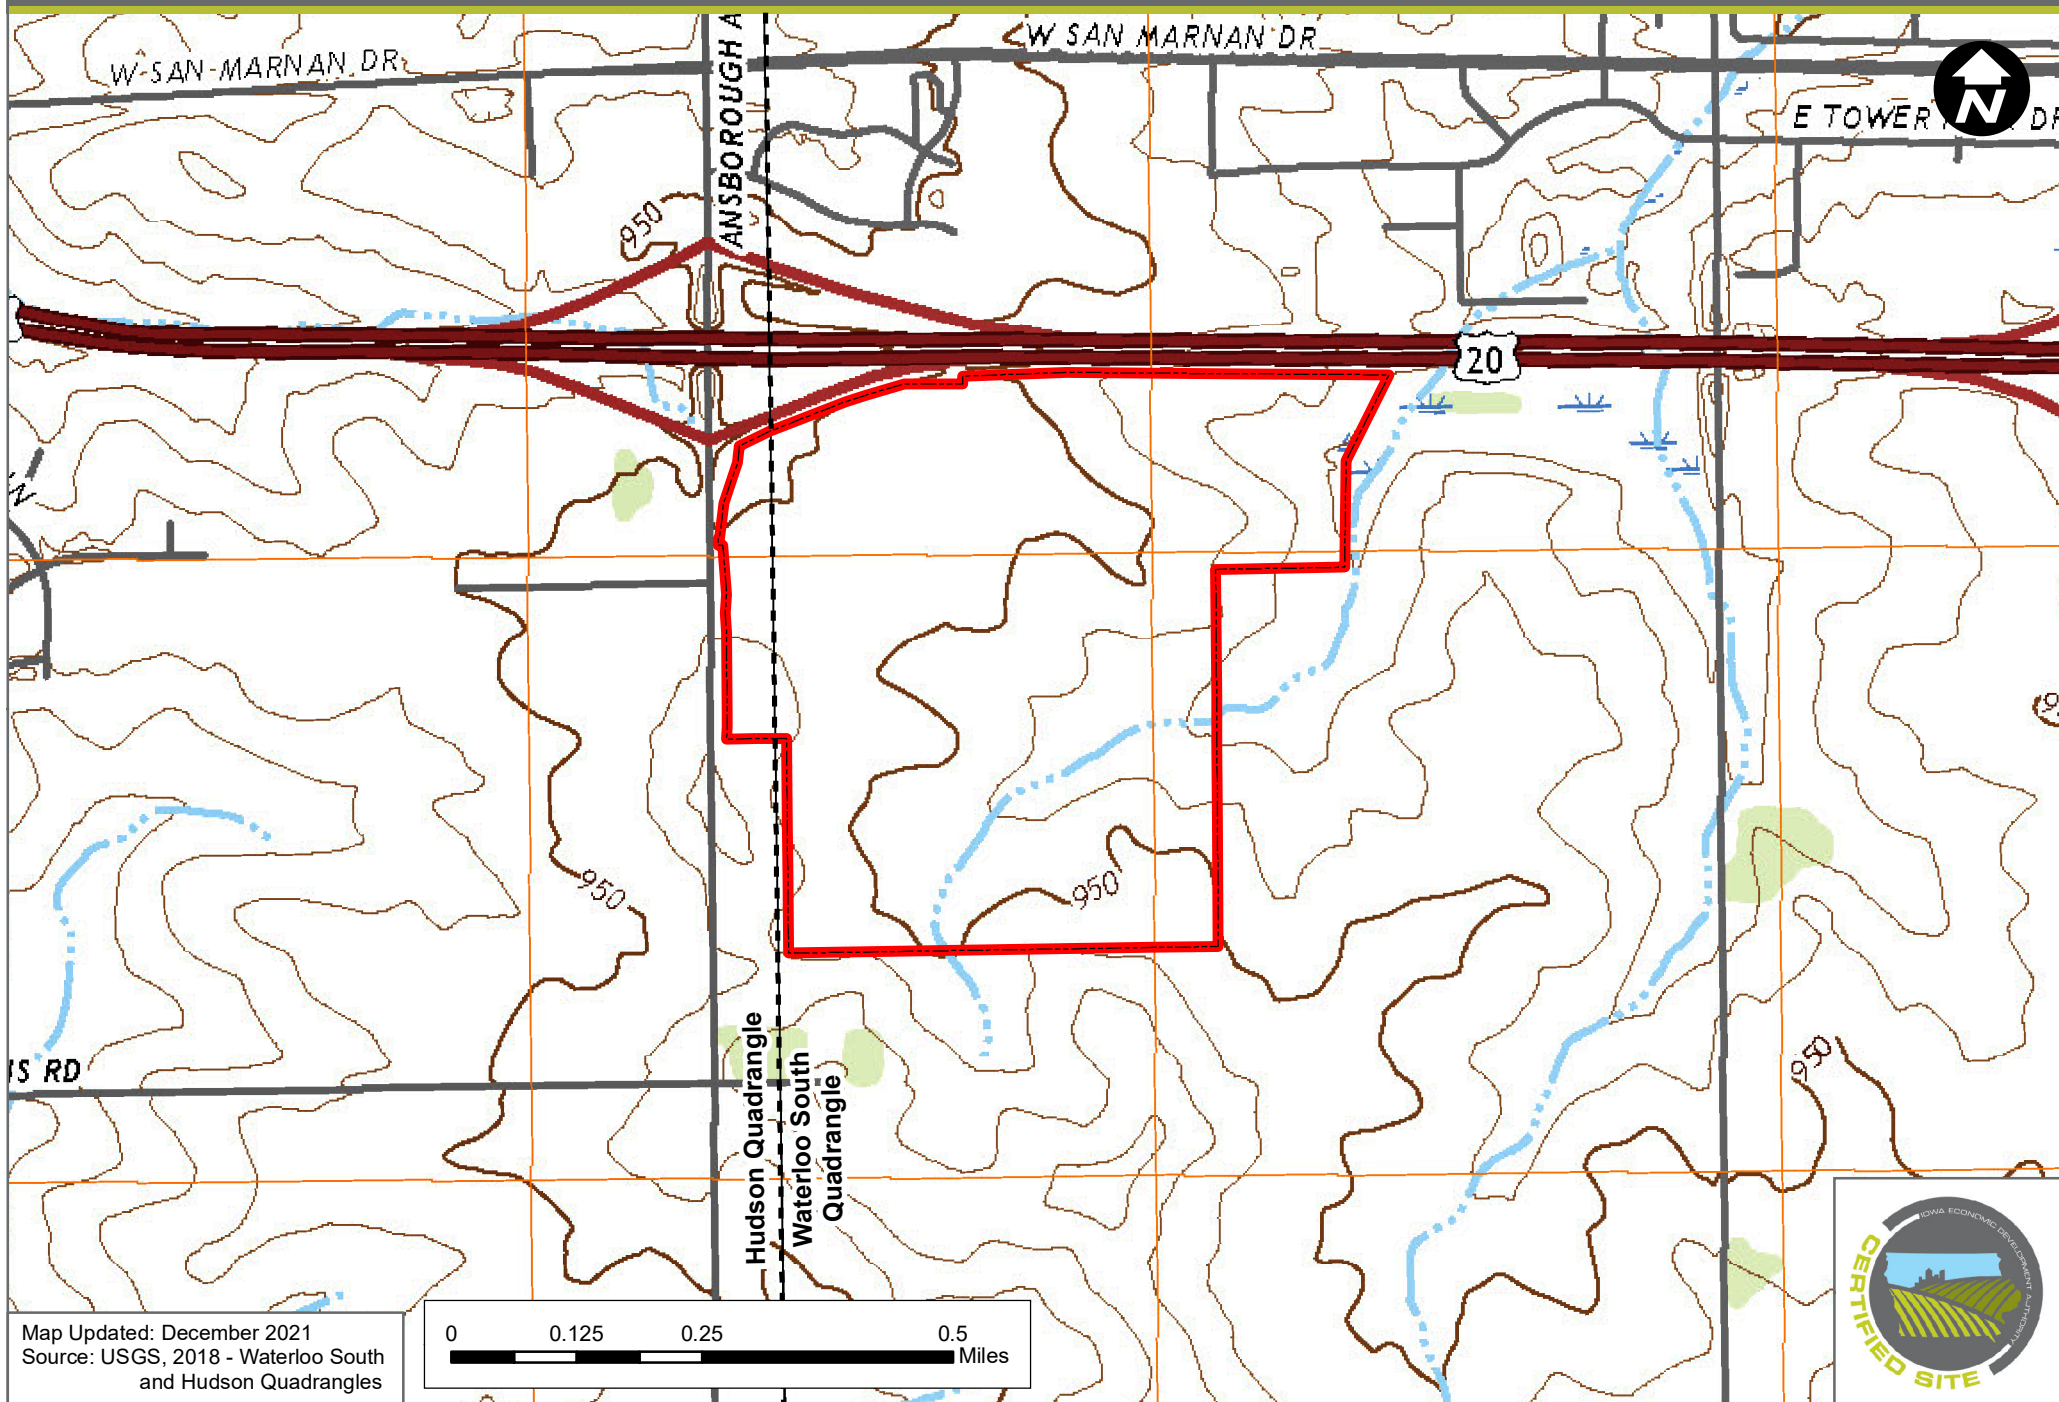

SOUTH WATERLOO BUSINESS PARK (183.67 ACRES)

WATERLOO, IOWA - USGS QUADRANGLE MAP

Map Updated: December 2021
Source: USGS, 2018 - Waterloo South and Hudson Quadrangles