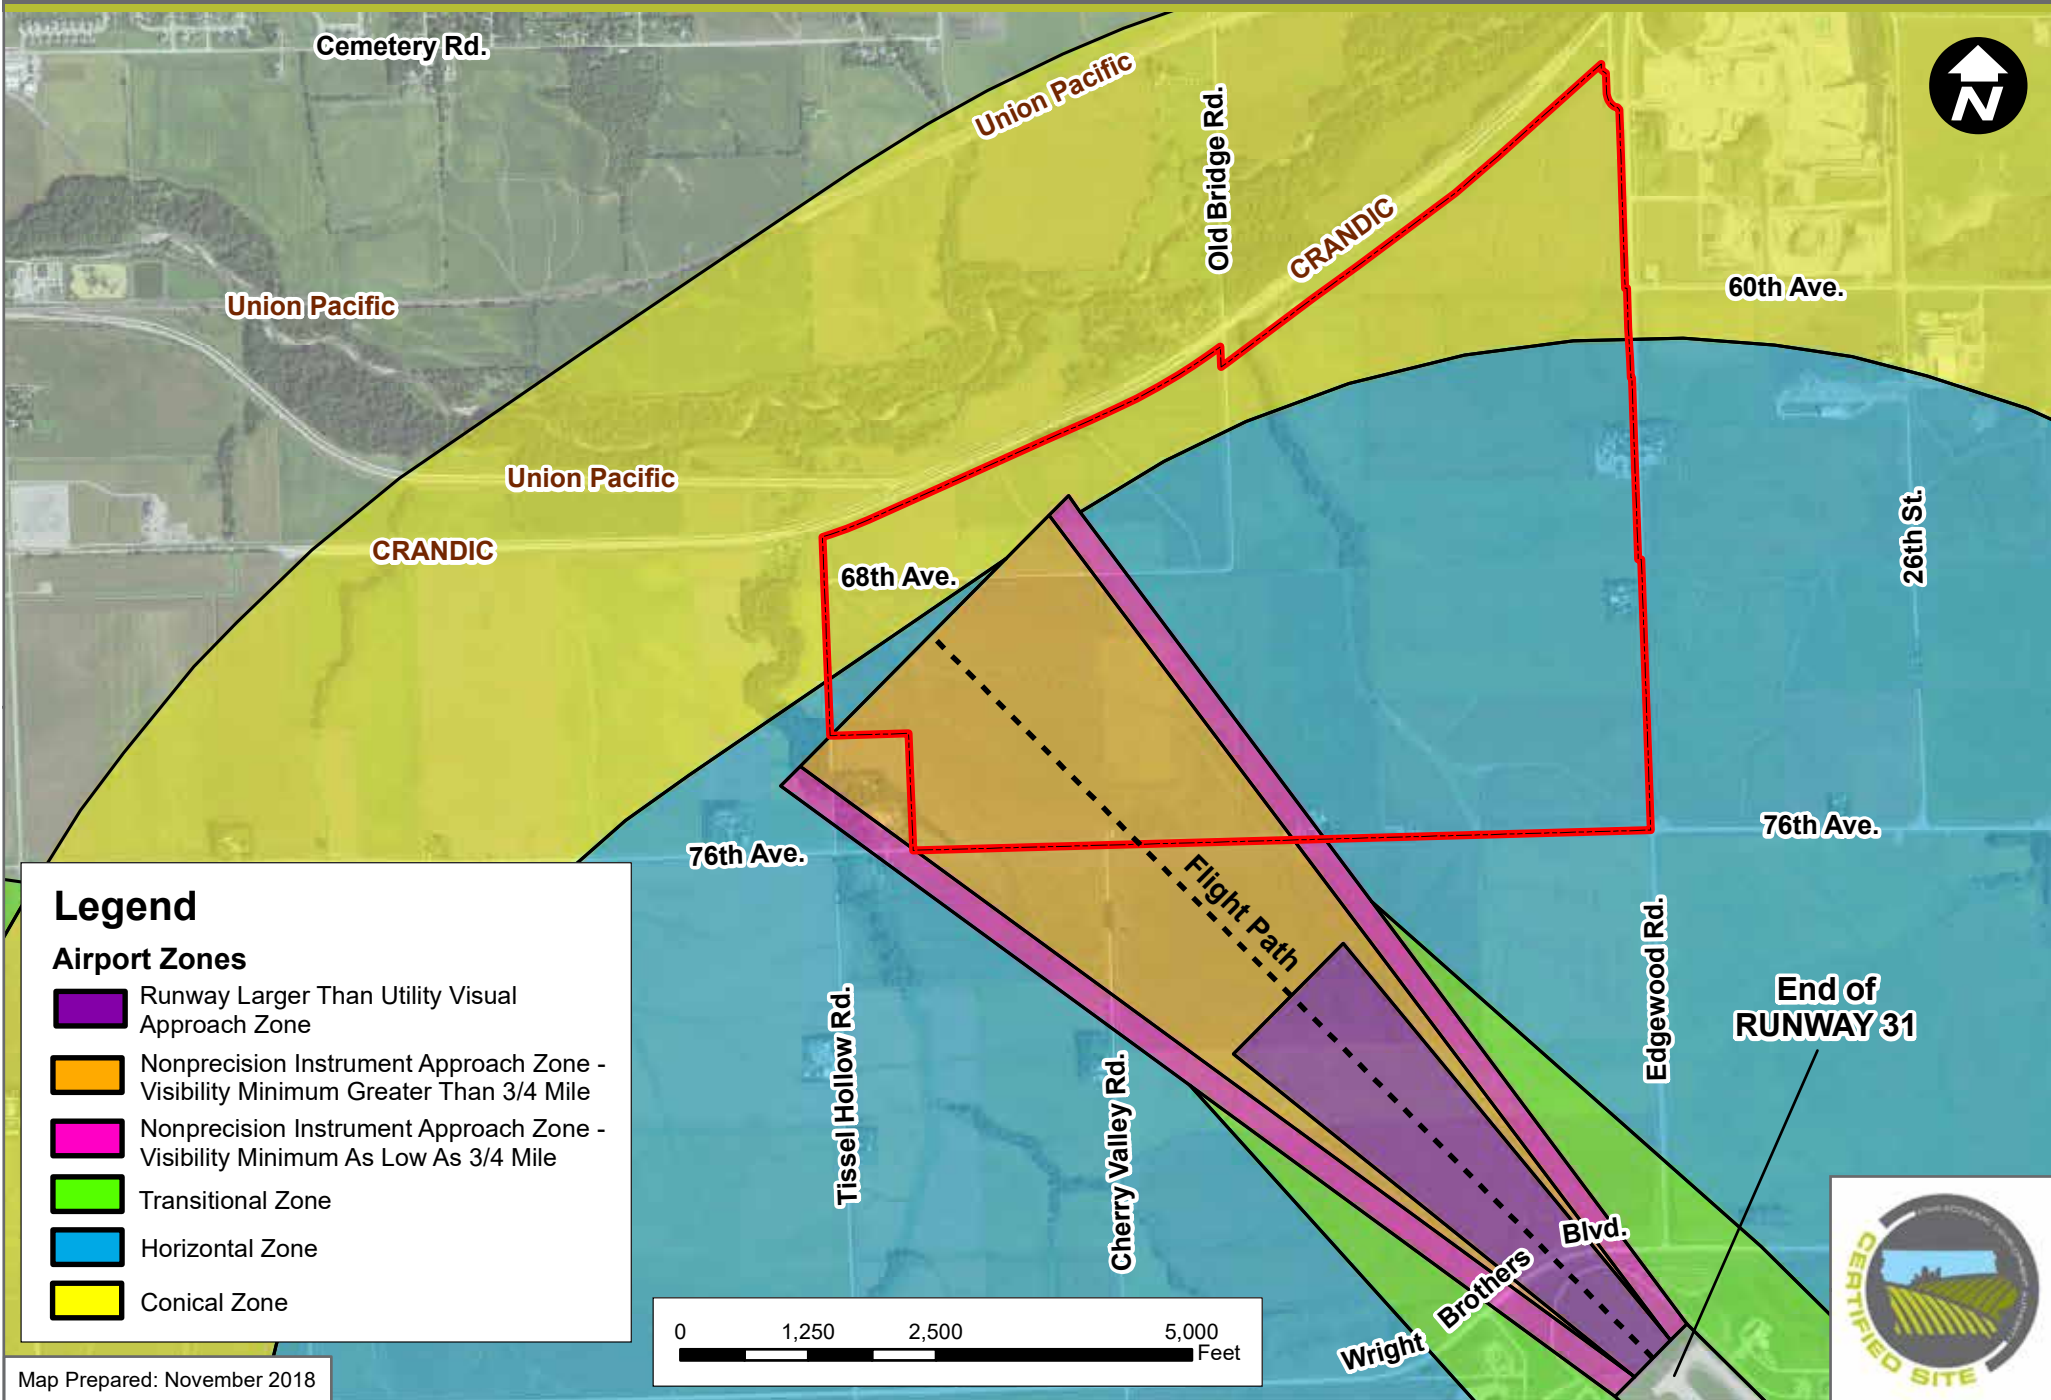

BIG CEDAR MEGA SITE (890 ACRES)

CEDAR RAPIDS, IOWA - CURRENT AIRPORT ZONING MAP

Legend

Airport Zones

-  Runway Larger Than Utility Visual Approach Zone
-  Nonprecision Instrument Approach Zone - Visibility Minimum Greater Than 3/4 Mile
-  Nonprecision Instrument Approach Zone - Visibility Minimum As Low As 3/4 Mile
-  Transitional Zone
-  Horizontal Zone
-  Conical Zone