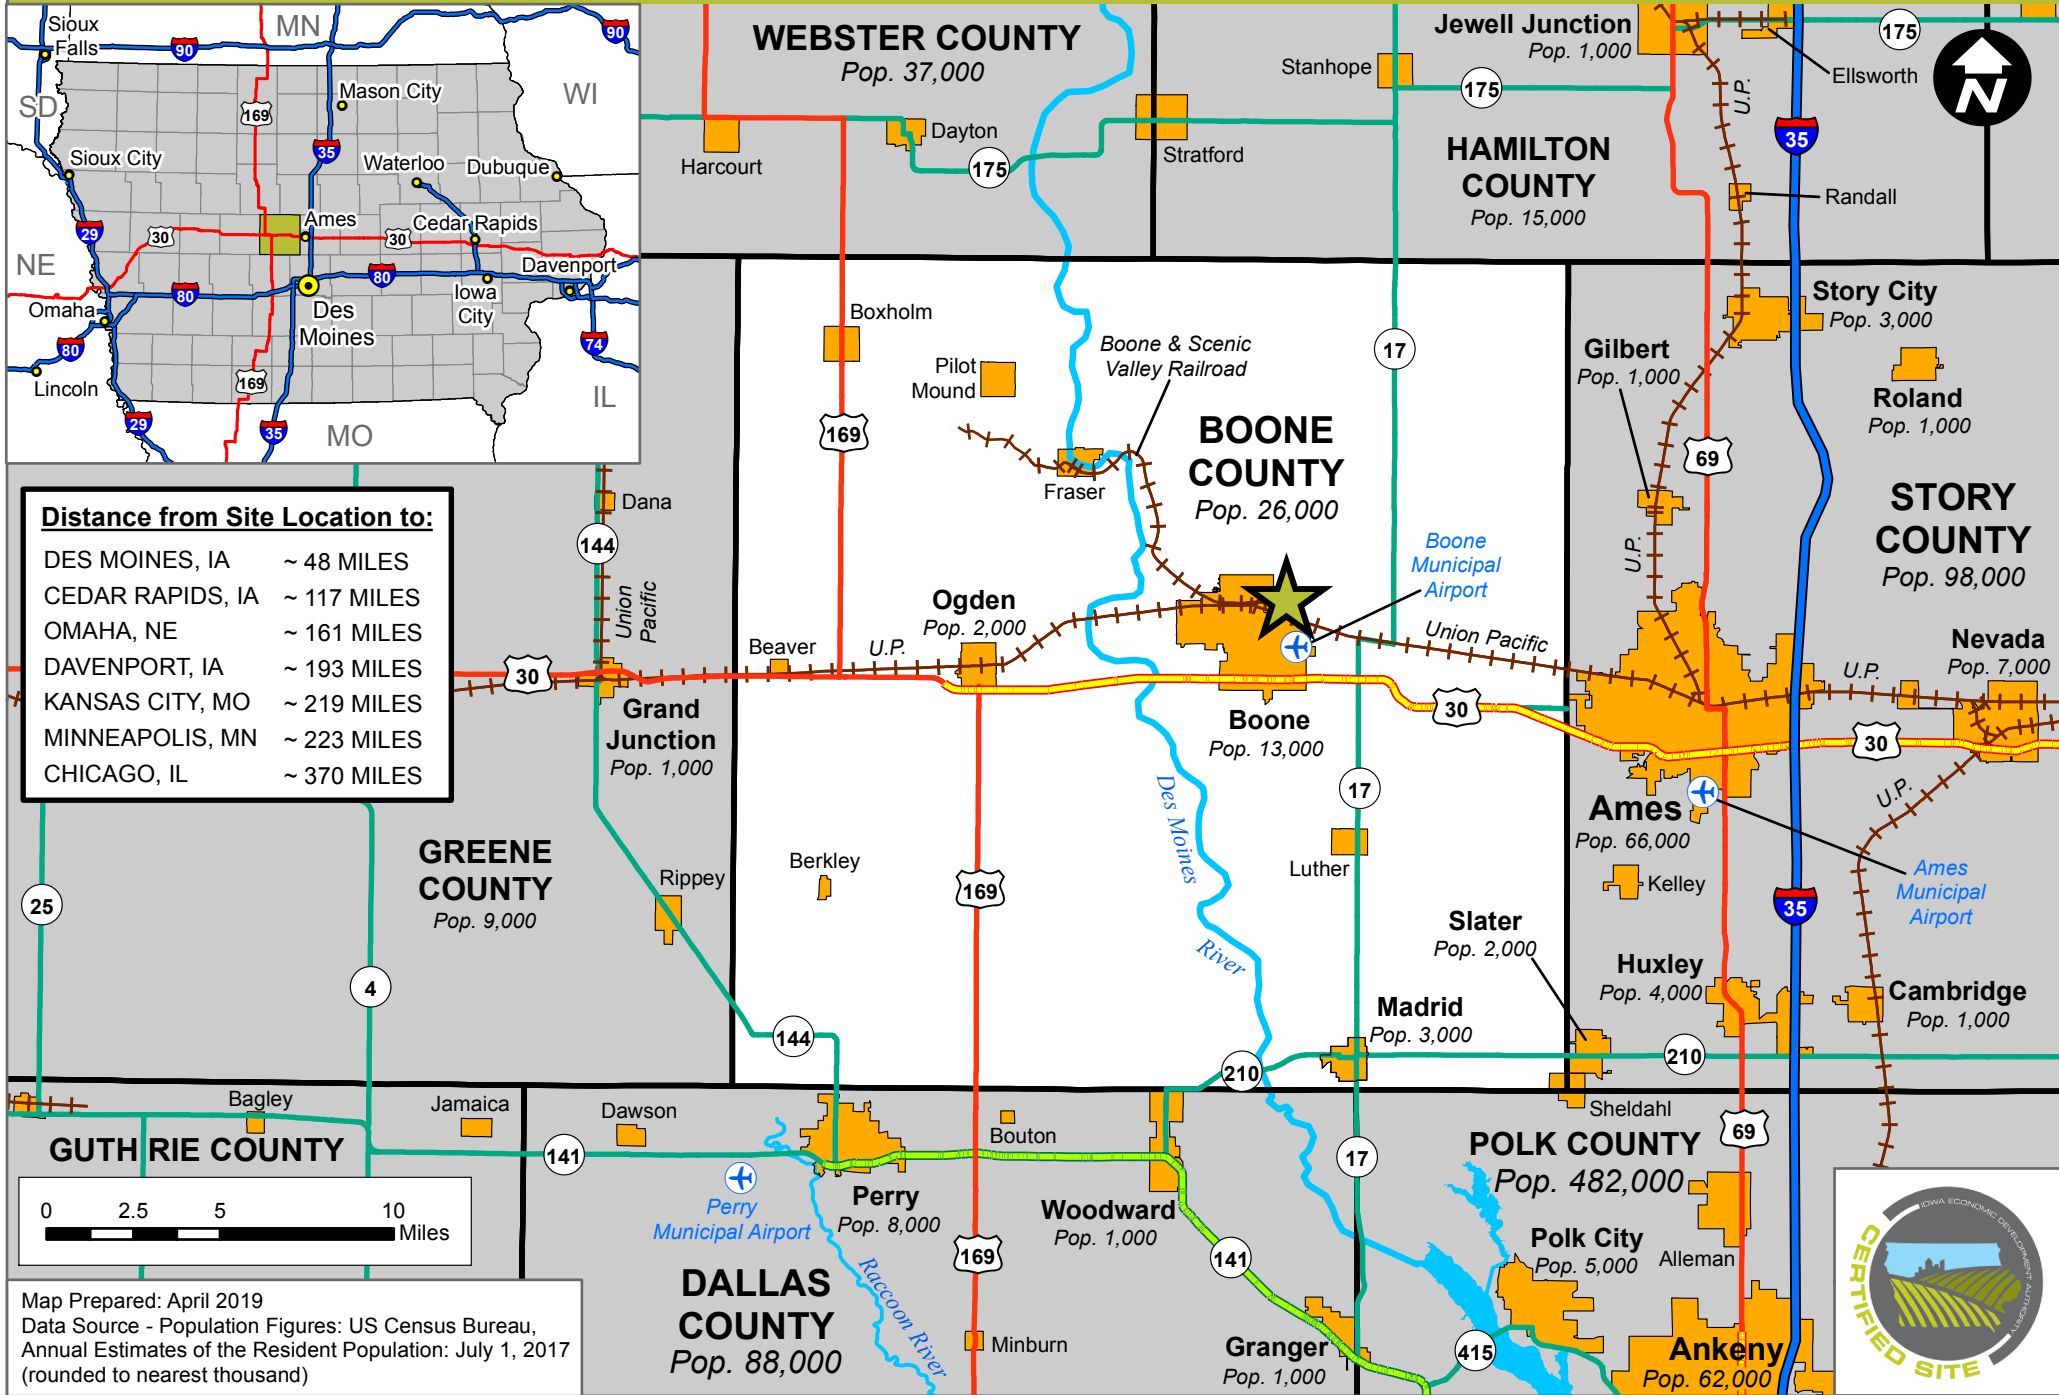

# BOONE INDUSTRIAL PARK, PHASE II (150.96 ACRES)

## BOONE, IOWA - GENERAL LOCATION MAP

**Distance from Site Location to:**

DES MOINES, IA	~ 48 MILES
CEDAR RAPIDS, IA	~ 117 MILES
OMAHA, NE	~ 161 MILES
DAVENPORT, IA	~ 193 MILES
KANSAS CITY, MO	~ 219 MILES
MINNEAPOLIS, MN	~ 223 MILES
CHICAGO, IL	~ 370 MILES

Map Prepared: April 2019  
 Data Source - Population Figures: US Census Bureau, Annual Estimates of the Resident Population: July 1, 2017 (rounded to nearest thousand)