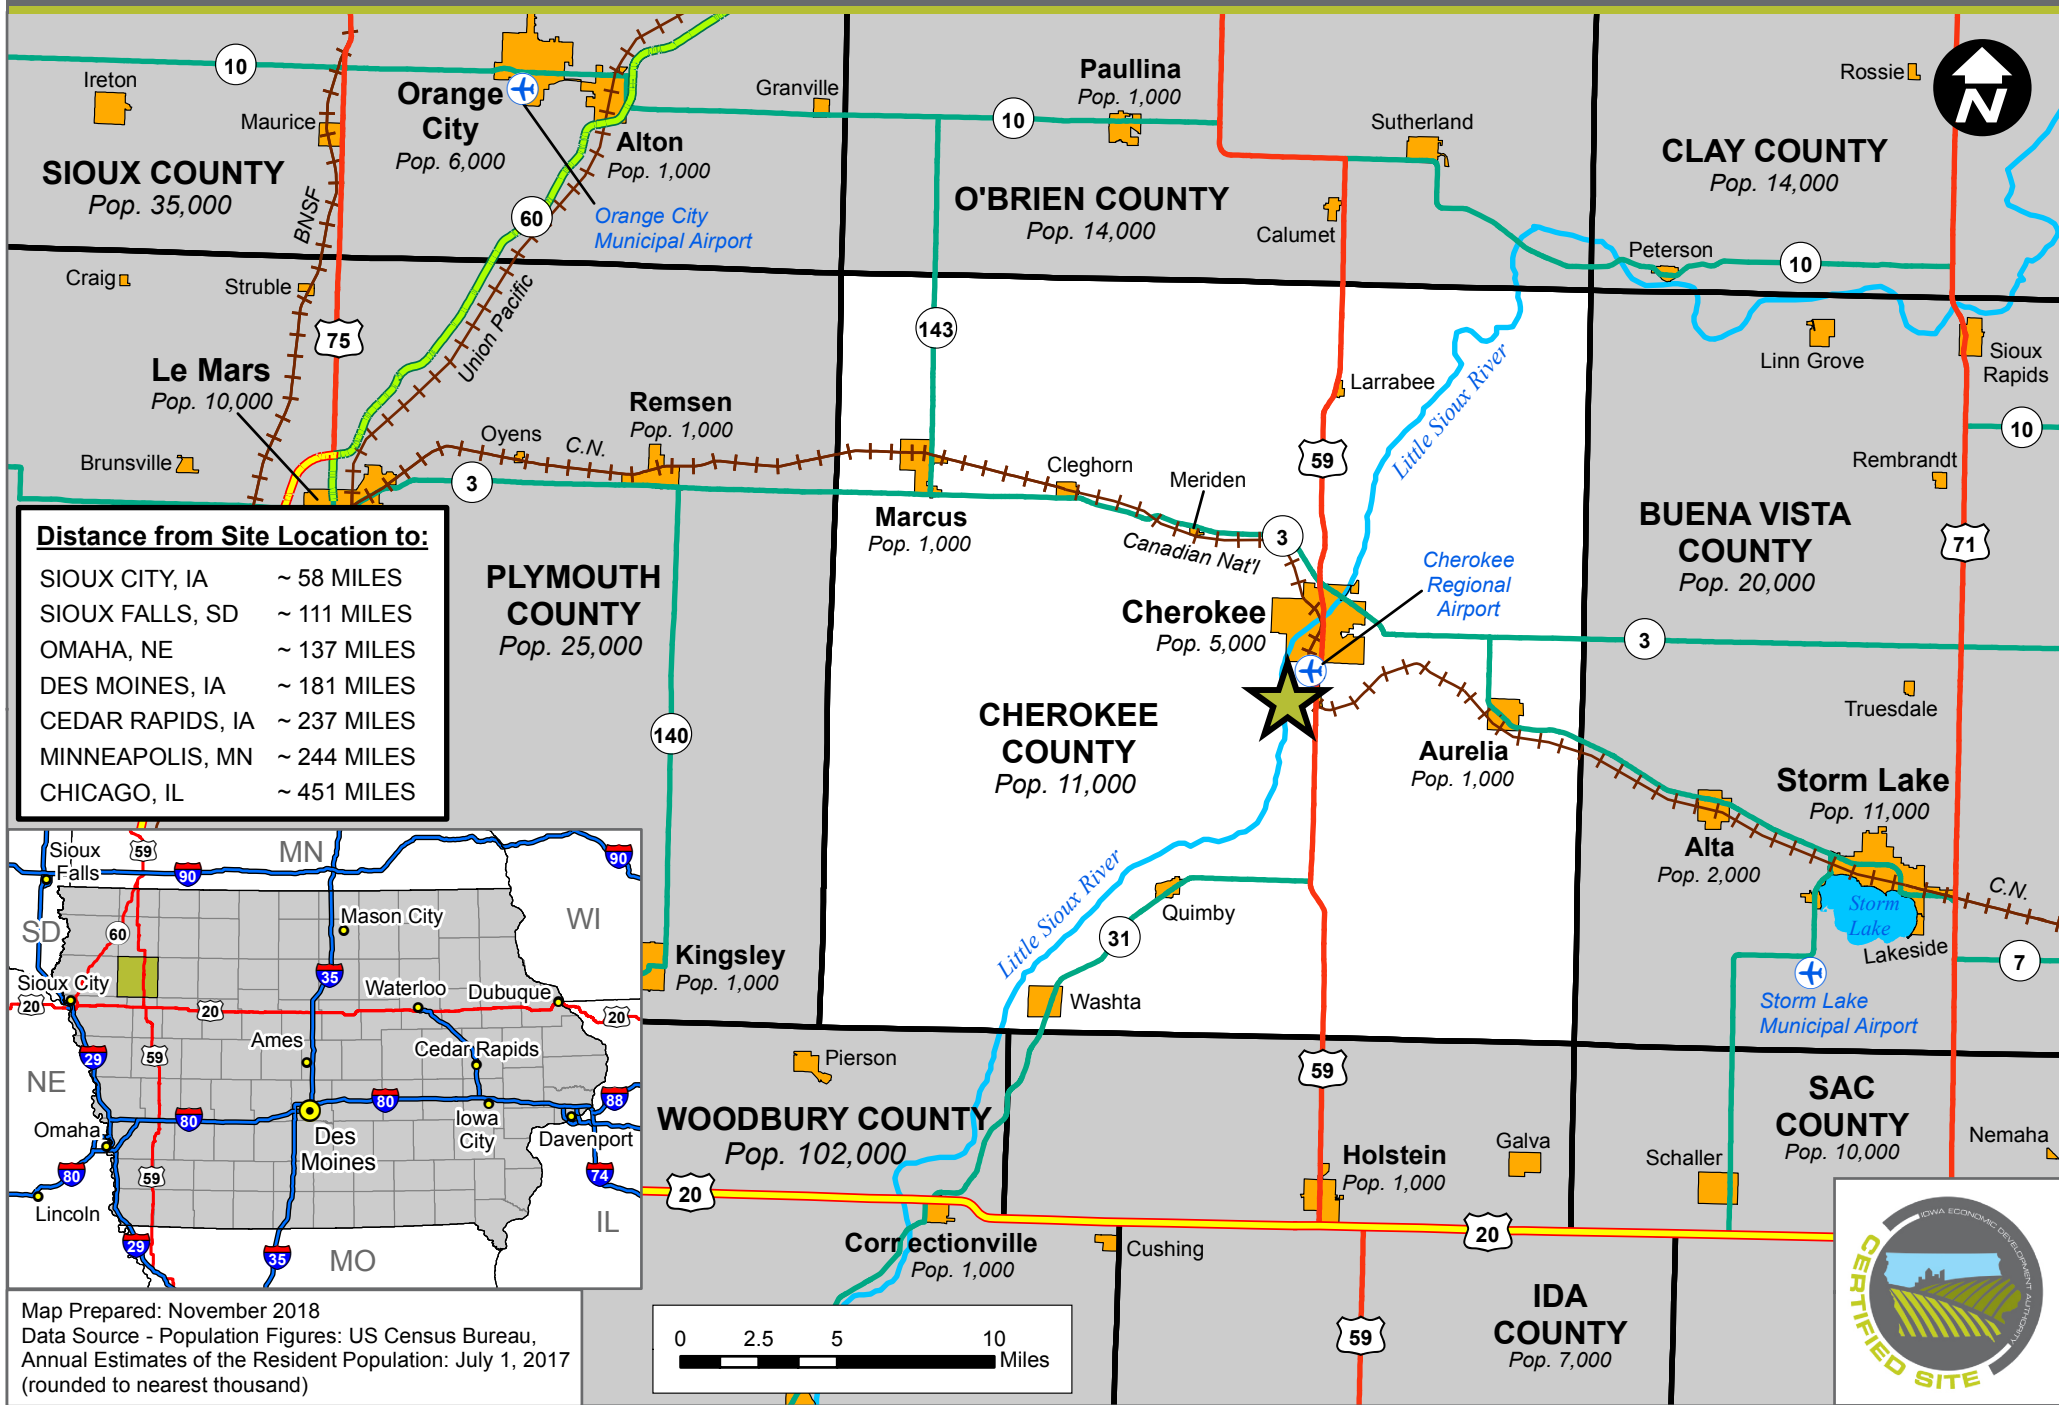

CHEROKEE SOUTH INDUSTRIAL PARK (97.8 ACRES)

CHEROKEE, IOWA - GENERAL LOCATION MAP

SIOUX COUNTY
Pop. 35,000

Orange City
Pop. 6,000

Alton
Pop. 1,000

O'BRIEN COUNTY
Pop. 14,000

Paulina
Pop. 1,000

CLAY COUNTY
Pop. 14,000

Le Mars
Pop. 10,000

Remsen
Pop. 1,000

Marcus
Pop. 1,000

PLYMOUTH COUNTY
Pop. 25,000

Cherokee
Pop. 5,000

CHEROKEE COUNTY
Pop. 11,000

BUENA VISTA COUNTY
Pop. 20,000

Aurelia
Pop. 1,000

Storm Lake
Pop. 11,000

Kingsley
Pop. 1,000

Alta
Pop. 2,000

WOODBURY COUNTY
Pop. 102,000

Holstein
Pop. 1,000

SAC COUNTY
Pop. 10,000

Correctionville
Pop. 1,000

IDA COUNTY
Pop. 7,000