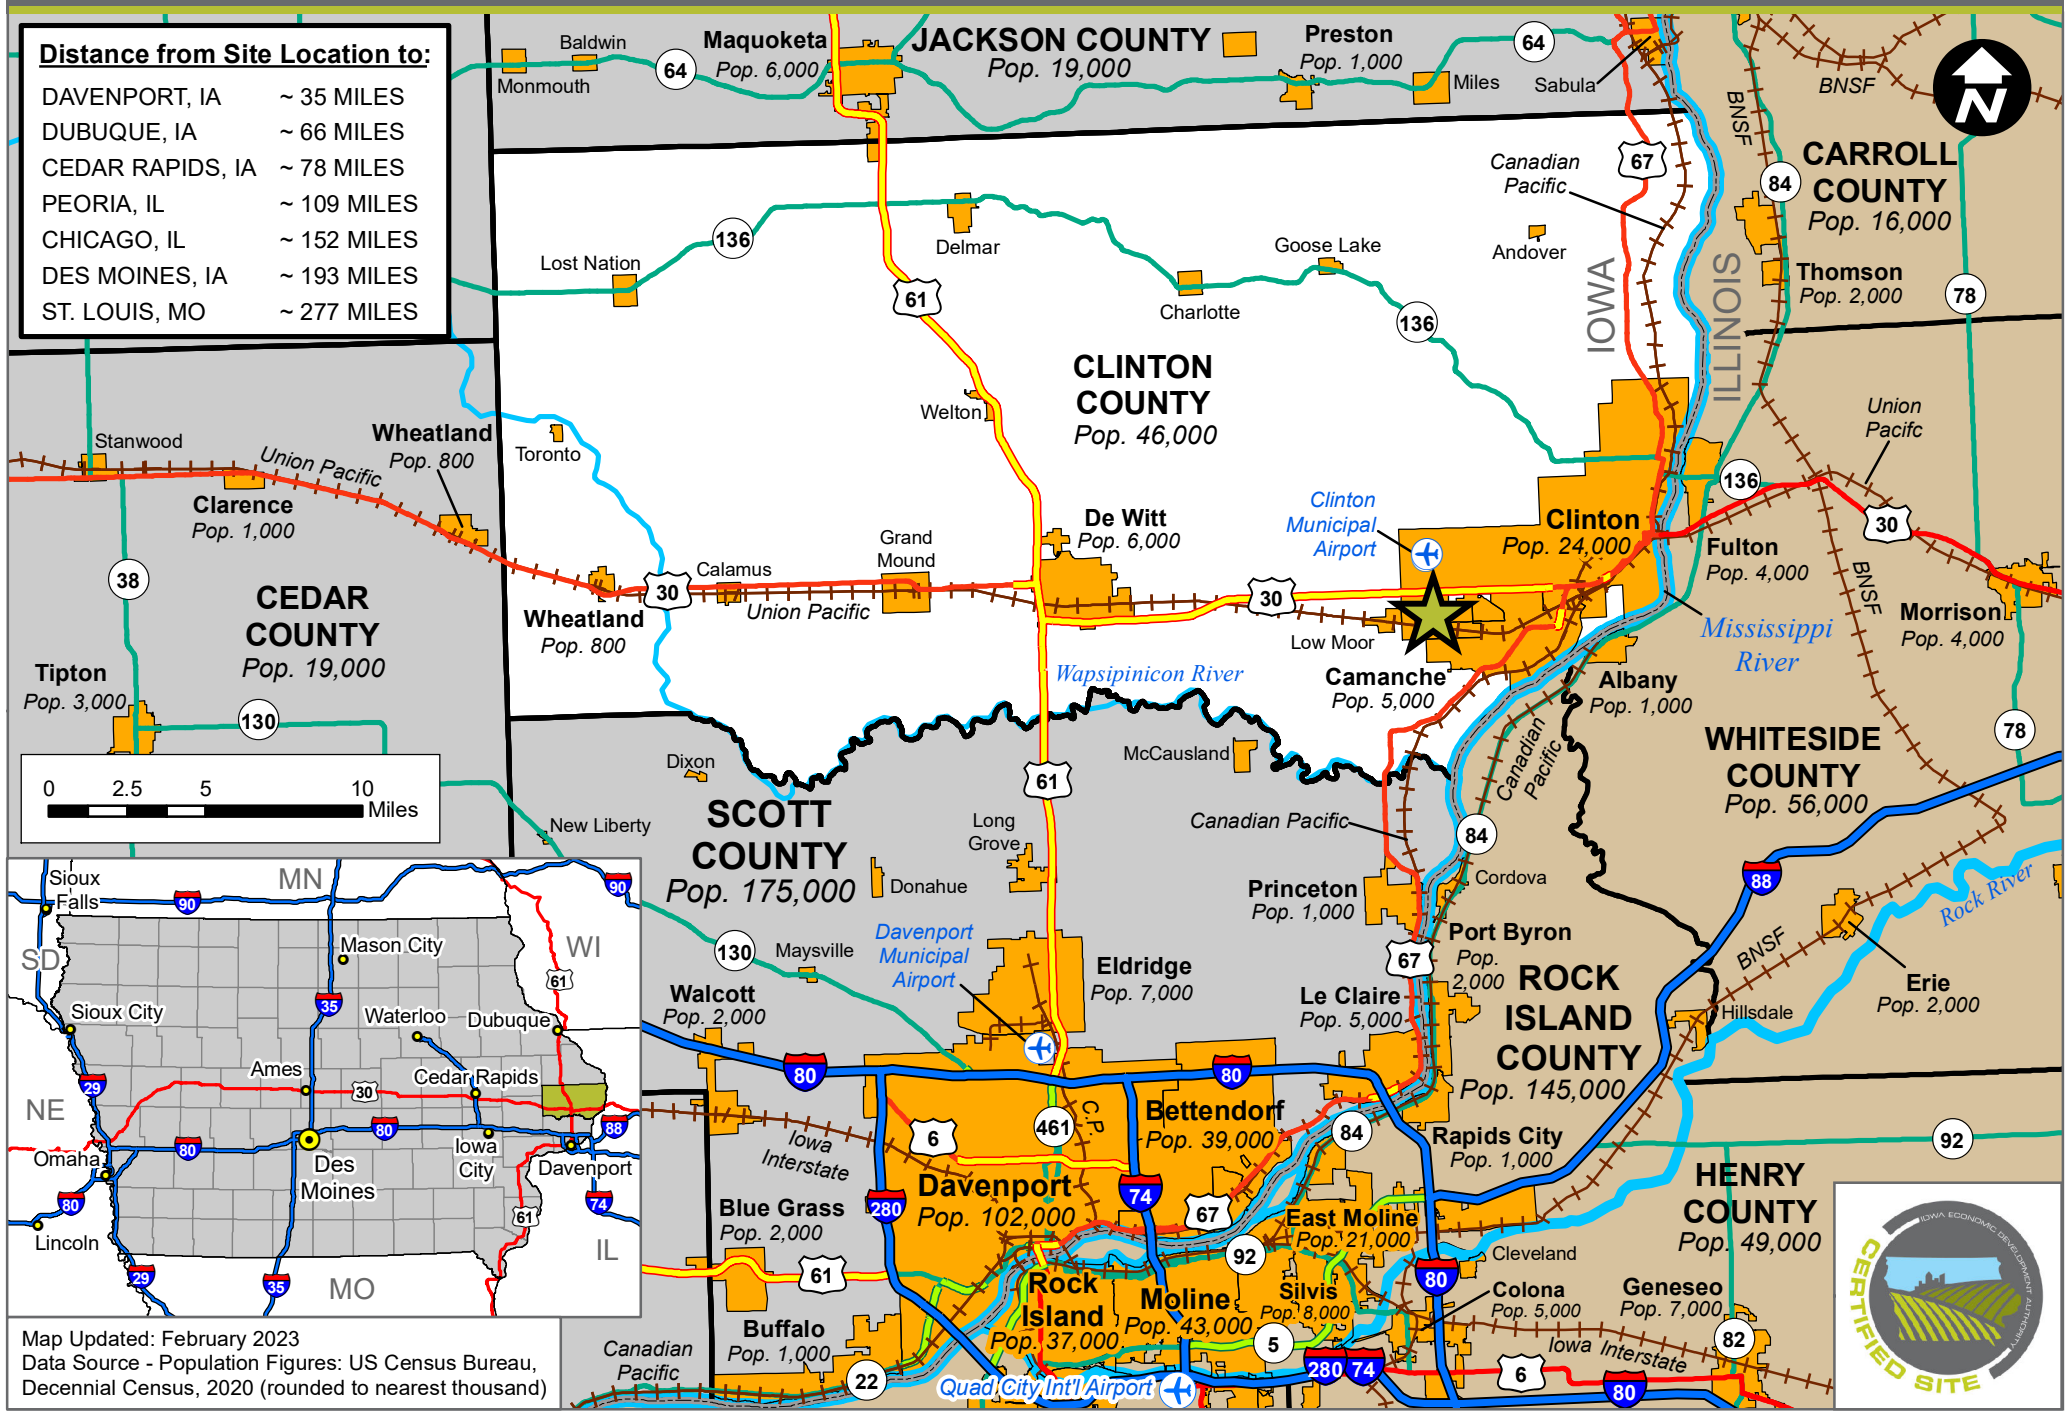

LINCOLNWAY INDUSTRIAL RAIL AND AIR PARK

CLINTON, IOWA - GENERAL LOCATION MAP (460.73 ACRES)

Distance from Site Location to:

DAVENPORT, IA	~ 35 MILES
DUBUQUE, IA	~ 66 MILES
CEDAR RAPIDS, IA	~ 78 MILES
PEORIA, IL	~ 109 MILES
CHICAGO, IL	~ 152 MILES
DES MOINES, IA	~ 193 MILES
ST. LOUIS, MO	~ 277 MILES

Map Updated: February 2023
 Data Source - Population Figures: US Census Bureau, Decennial Census, 2020 (rounded to nearest thousand)