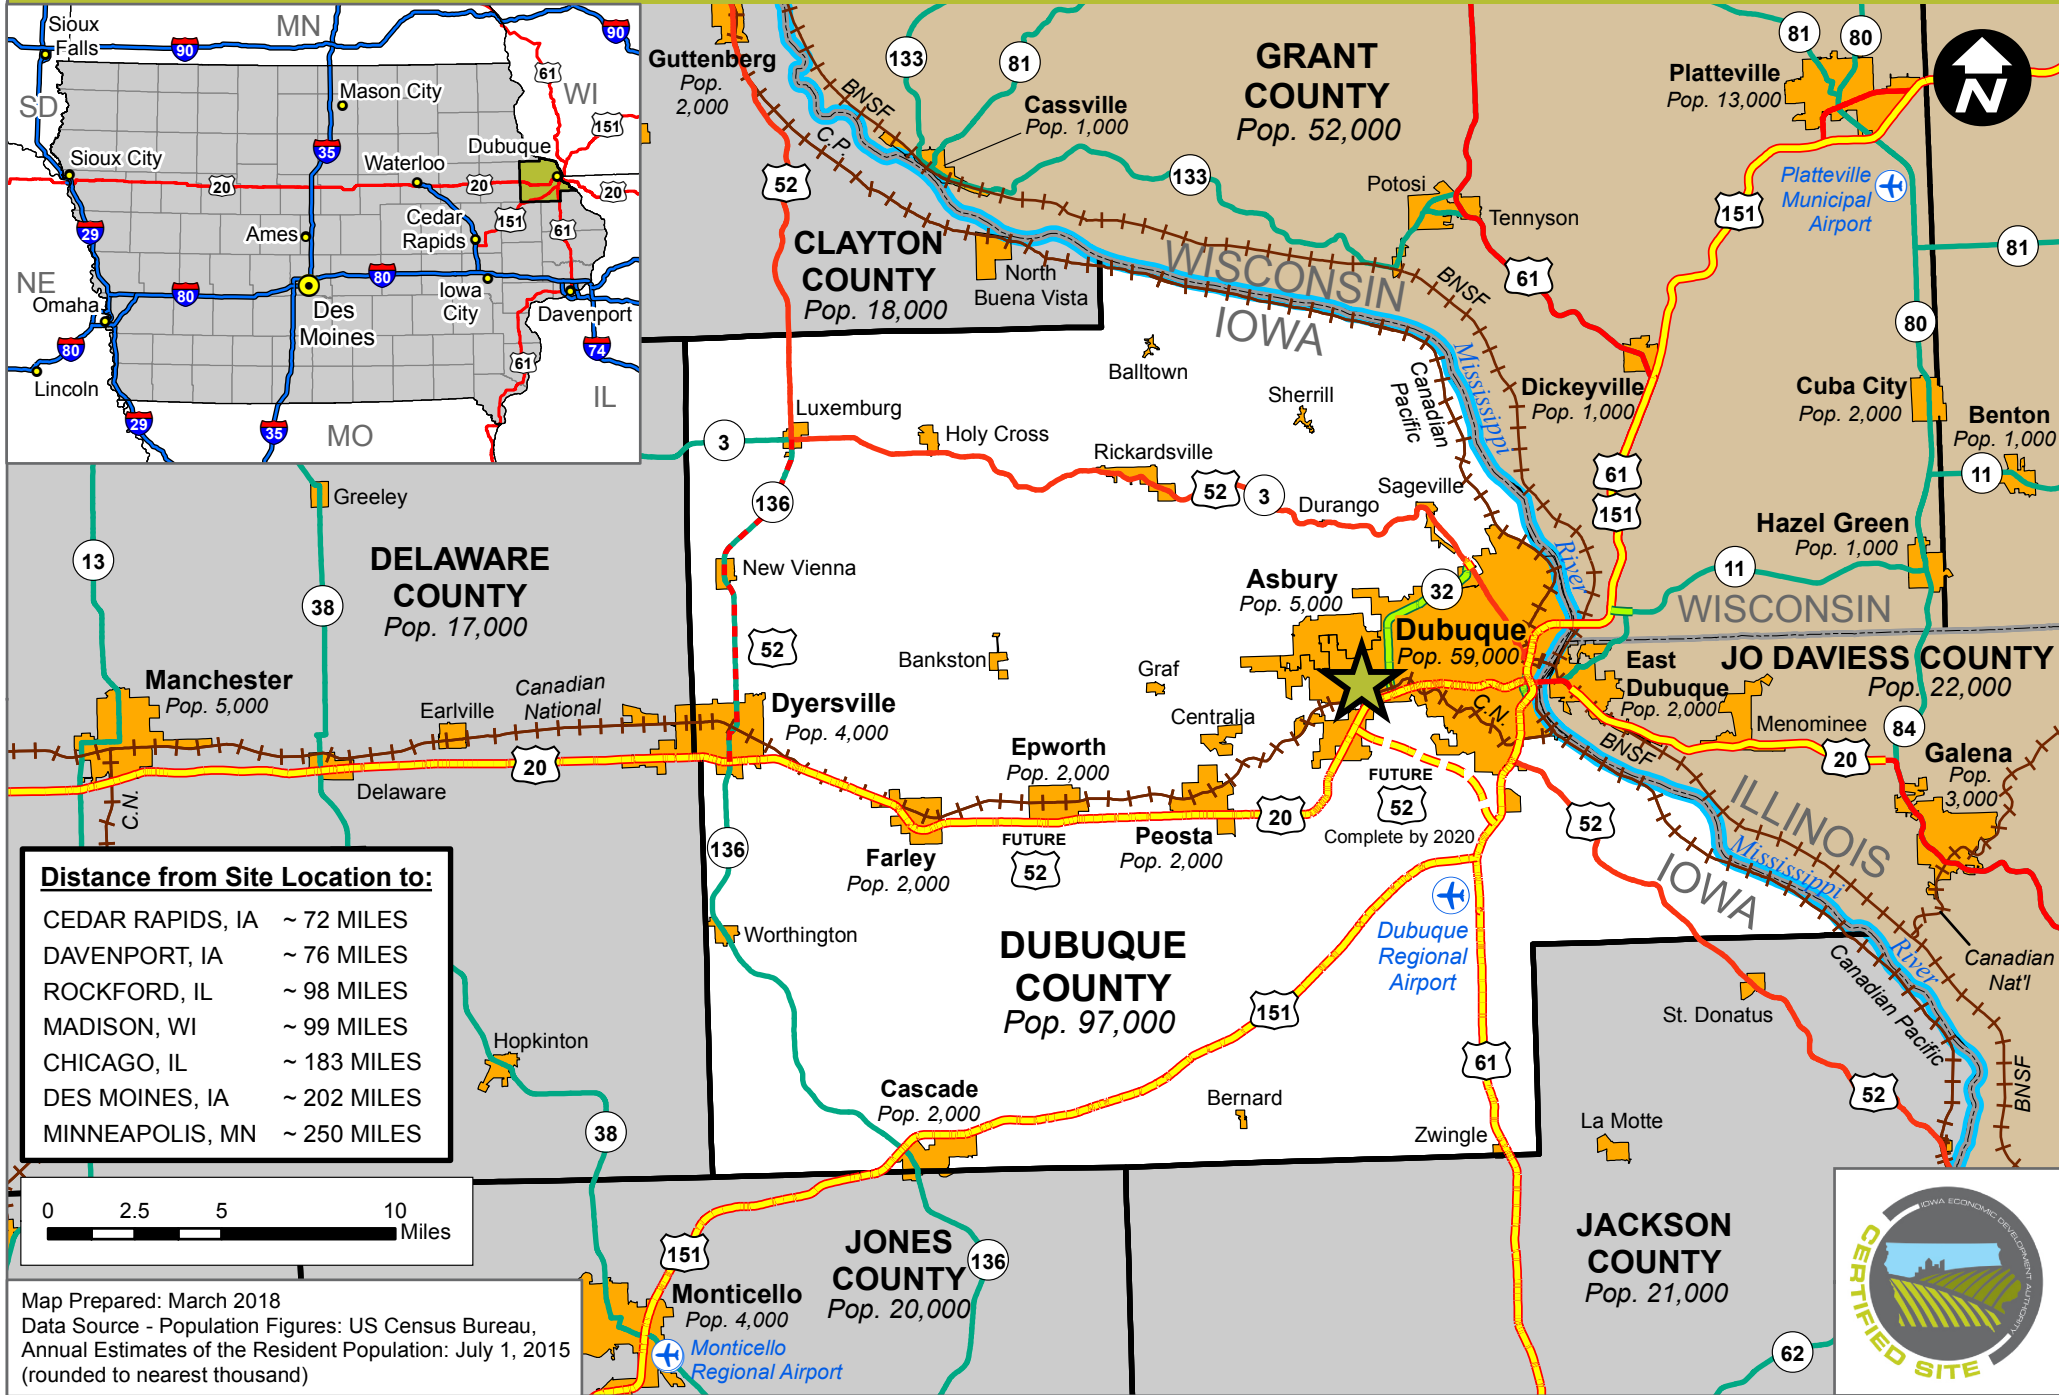

DUBUQUE INDUSTRIAL CENTER - MCFADDEN

DUBUQUE, IOWA - GENERAL LOCATION MAP

(163.06 ACRES)

Distance from Site Location to:

CEDAR RAPIDS, IA	~ 72 MILES
DAVENPORT, IA	~ 76 MILES
ROCKFORD, IL	~ 98 MILES
MADISON, WI	~ 99 MILES
CHICAGO, IL	~ 183 MILES
DES MOINES, IA	~ 202 MILES
MINNEAPOLIS, MN	~ 250 MILES

Map Prepared: March 2018
 Data Source - Population Figures: US Census Bureau, Annual Estimates of the Resident Population: July 1, 2015 (rounded to nearest thousand)