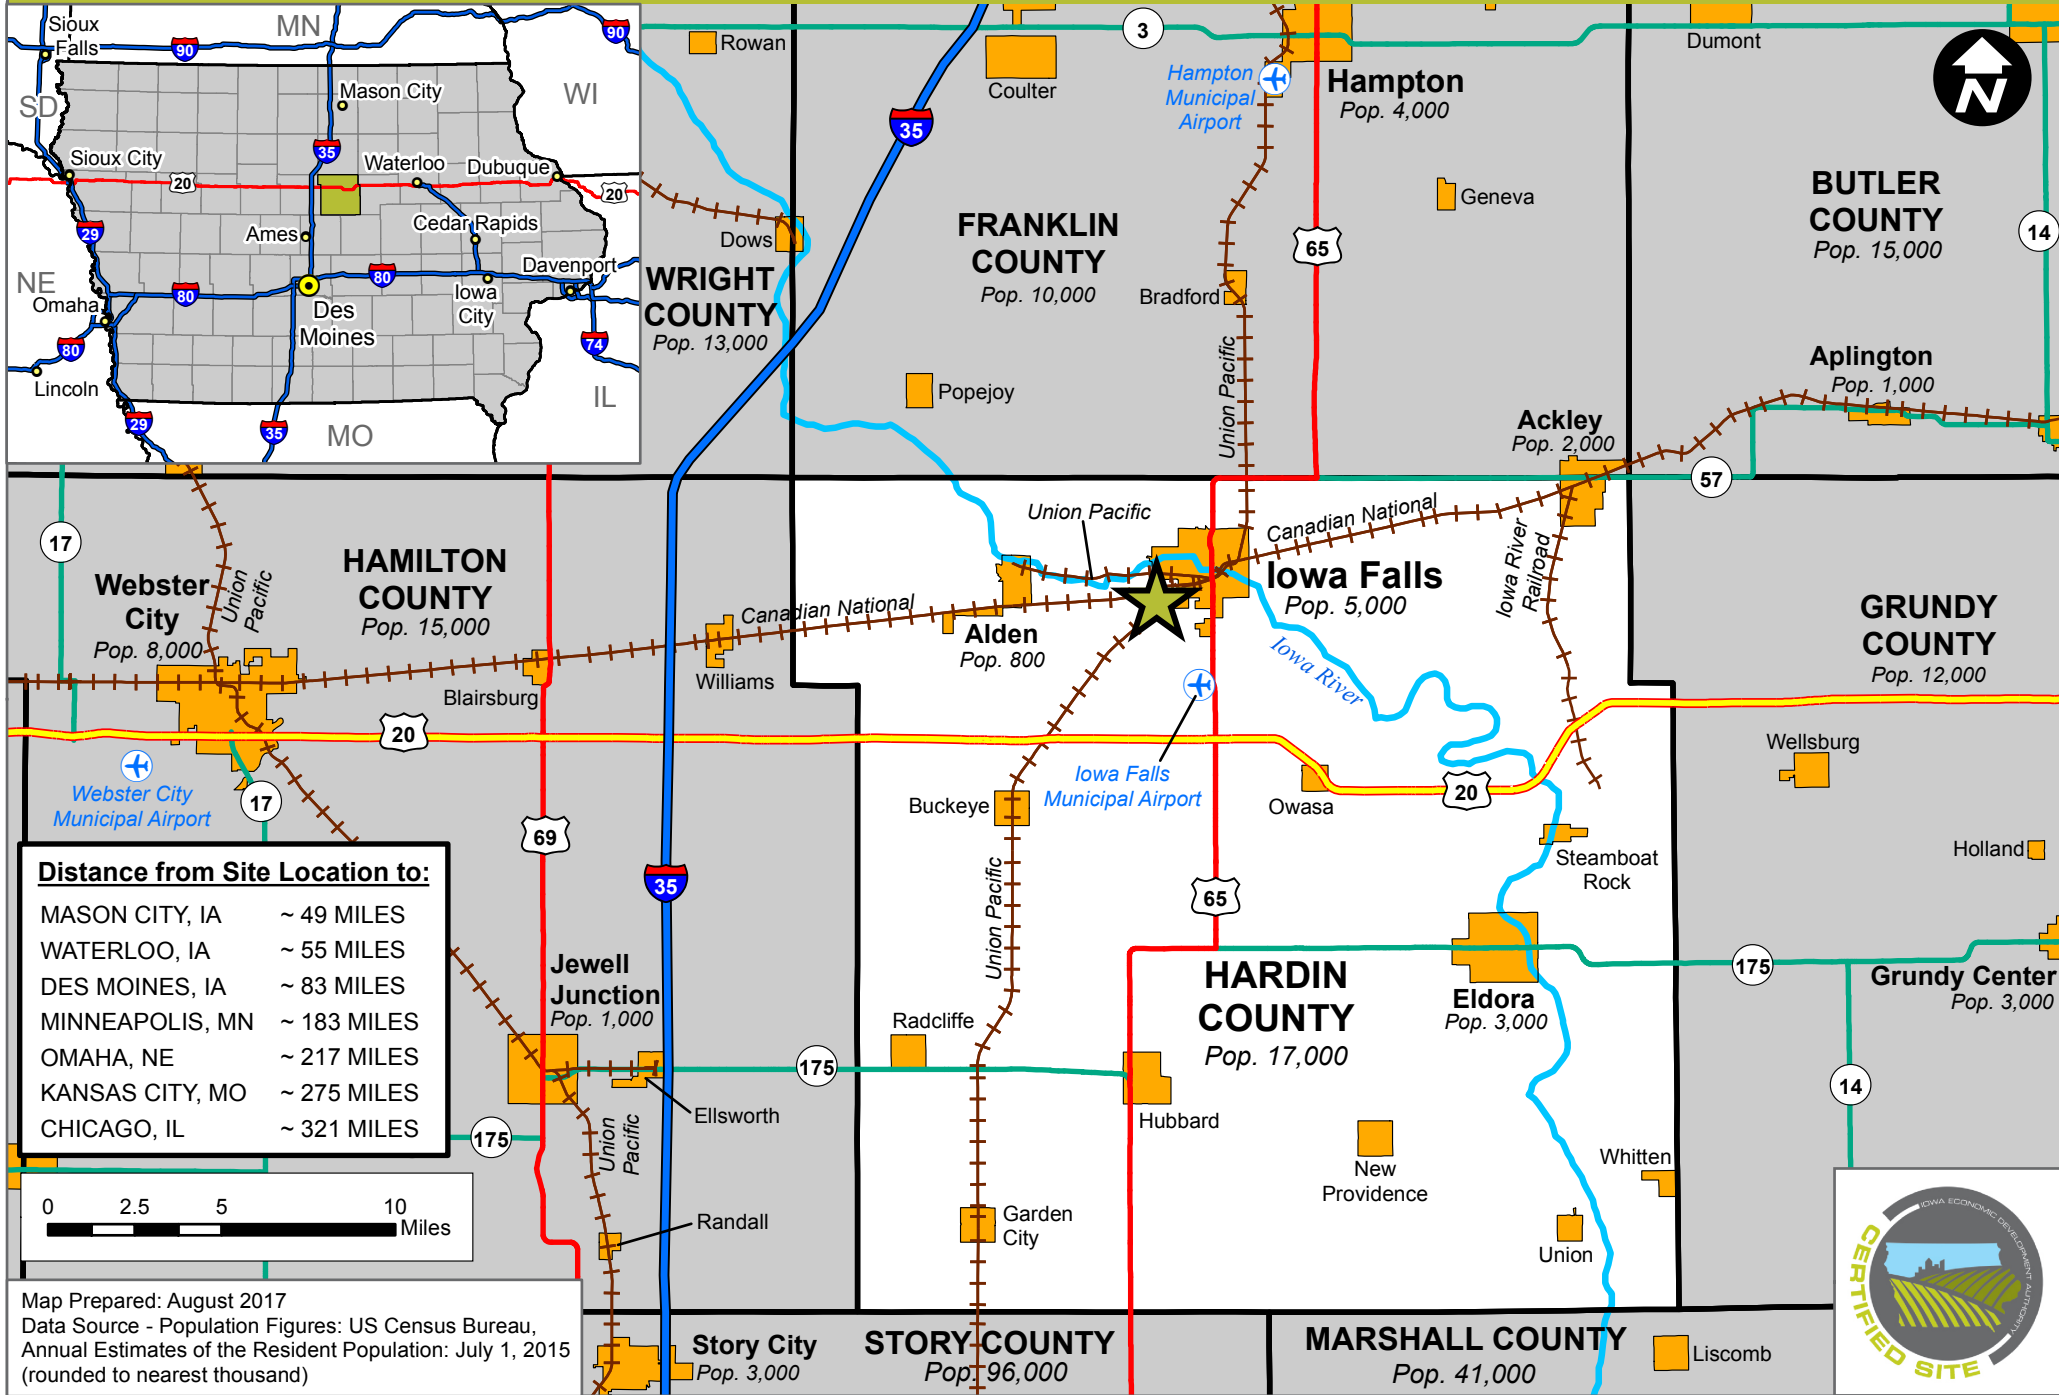

IOWA FALLS / HARDIN COUNTY INDUSTRIAL SITE

IOWA FALLS, IOWA - GENERAL LOCATION MAP

(295 ACRES)

Distance from Site Location to:

MASON CITY, IA	~ 49 MILES
WATERLOO, IA	~ 55 MILES
DES MOINES, IA	~ 83 MILES
MINNEAPOLIS, MN	~ 183 MILES
OMAHA, NE	~ 217 MILES
KANSAS CITY, MO	~ 275 MILES
CHICAGO, IL	~ 321 MILES

Map Prepared: August 2017
 Data Source - Population Figures: US Census Bureau,
 Annual Estimates of the Resident Population: July 1, 2015
 (rounded to nearest thousand)