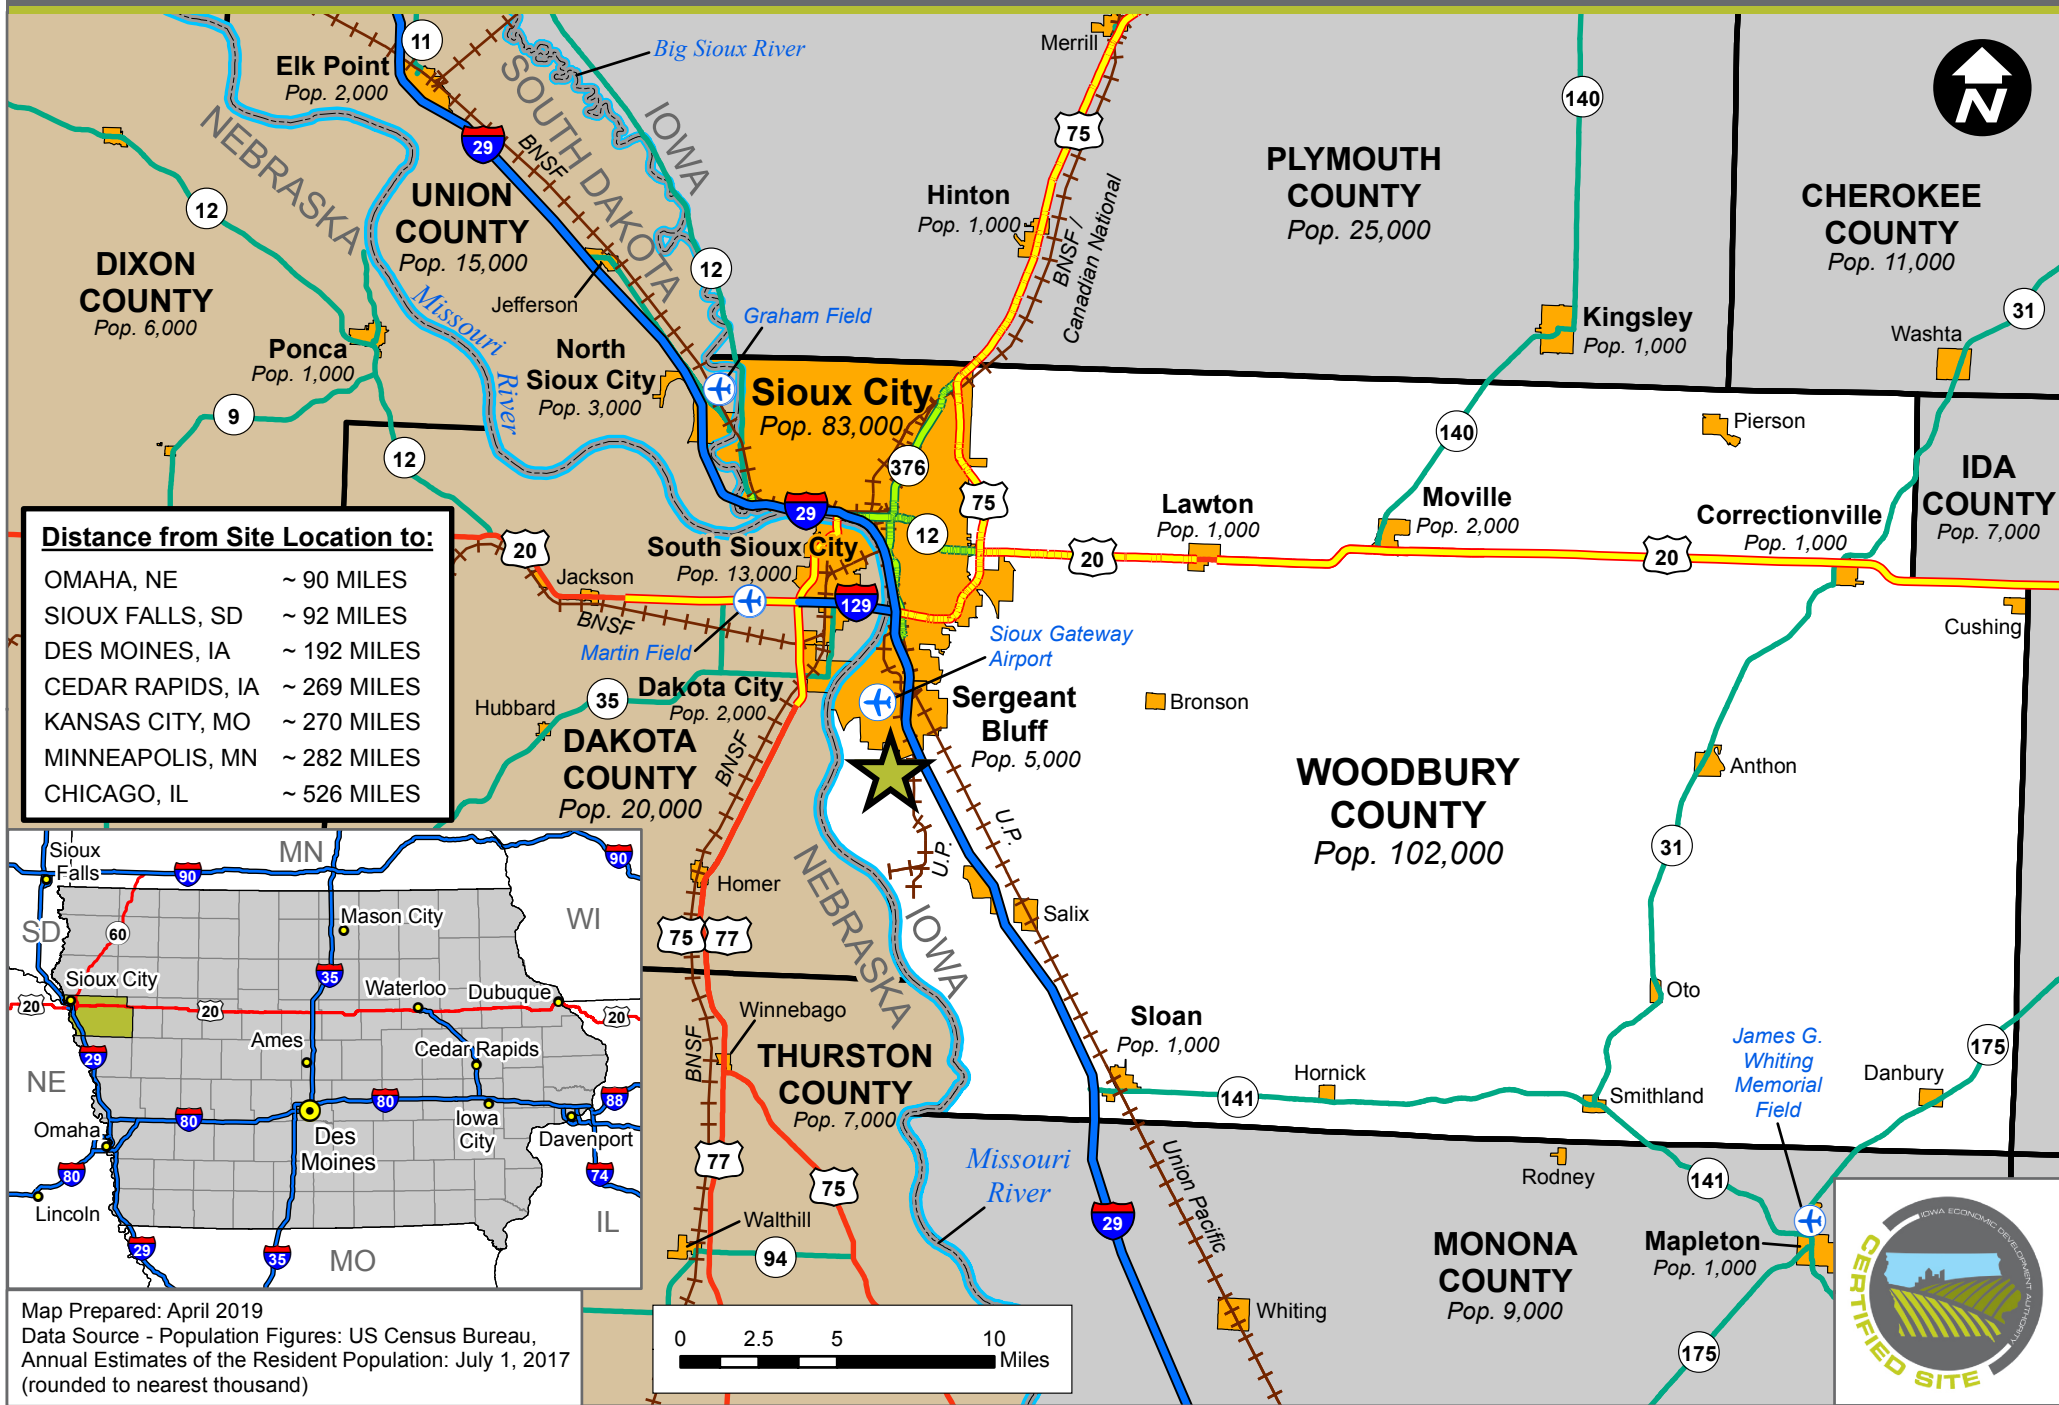

SOUTHBRIDGE - 27 FLAGS INDUSTRIAL SITE (119.6 ACRES)

SIOUX CITY, IOWA - GENERAL LOCATION MAP

Distance from Site Location to:

OMAHA, NE	~ 90 MILES
SIOUX FALLS, SD	~ 92 MILES
DES MOINES, IA	~ 192 MILES
CEDAR RAPIDS, IA	~ 269 MILES
KANSAS CITY, MO	~ 270 MILES
MINNEAPOLIS, MN	~ 282 MILES
CHICAGO, IL	~ 526 MILES

Map Prepared: April 2019
 Data Source - Population Figures: US Census Bureau,
 Annual Estimates of the Resident Population: July 1, 2017
 (rounded to nearest thousand)