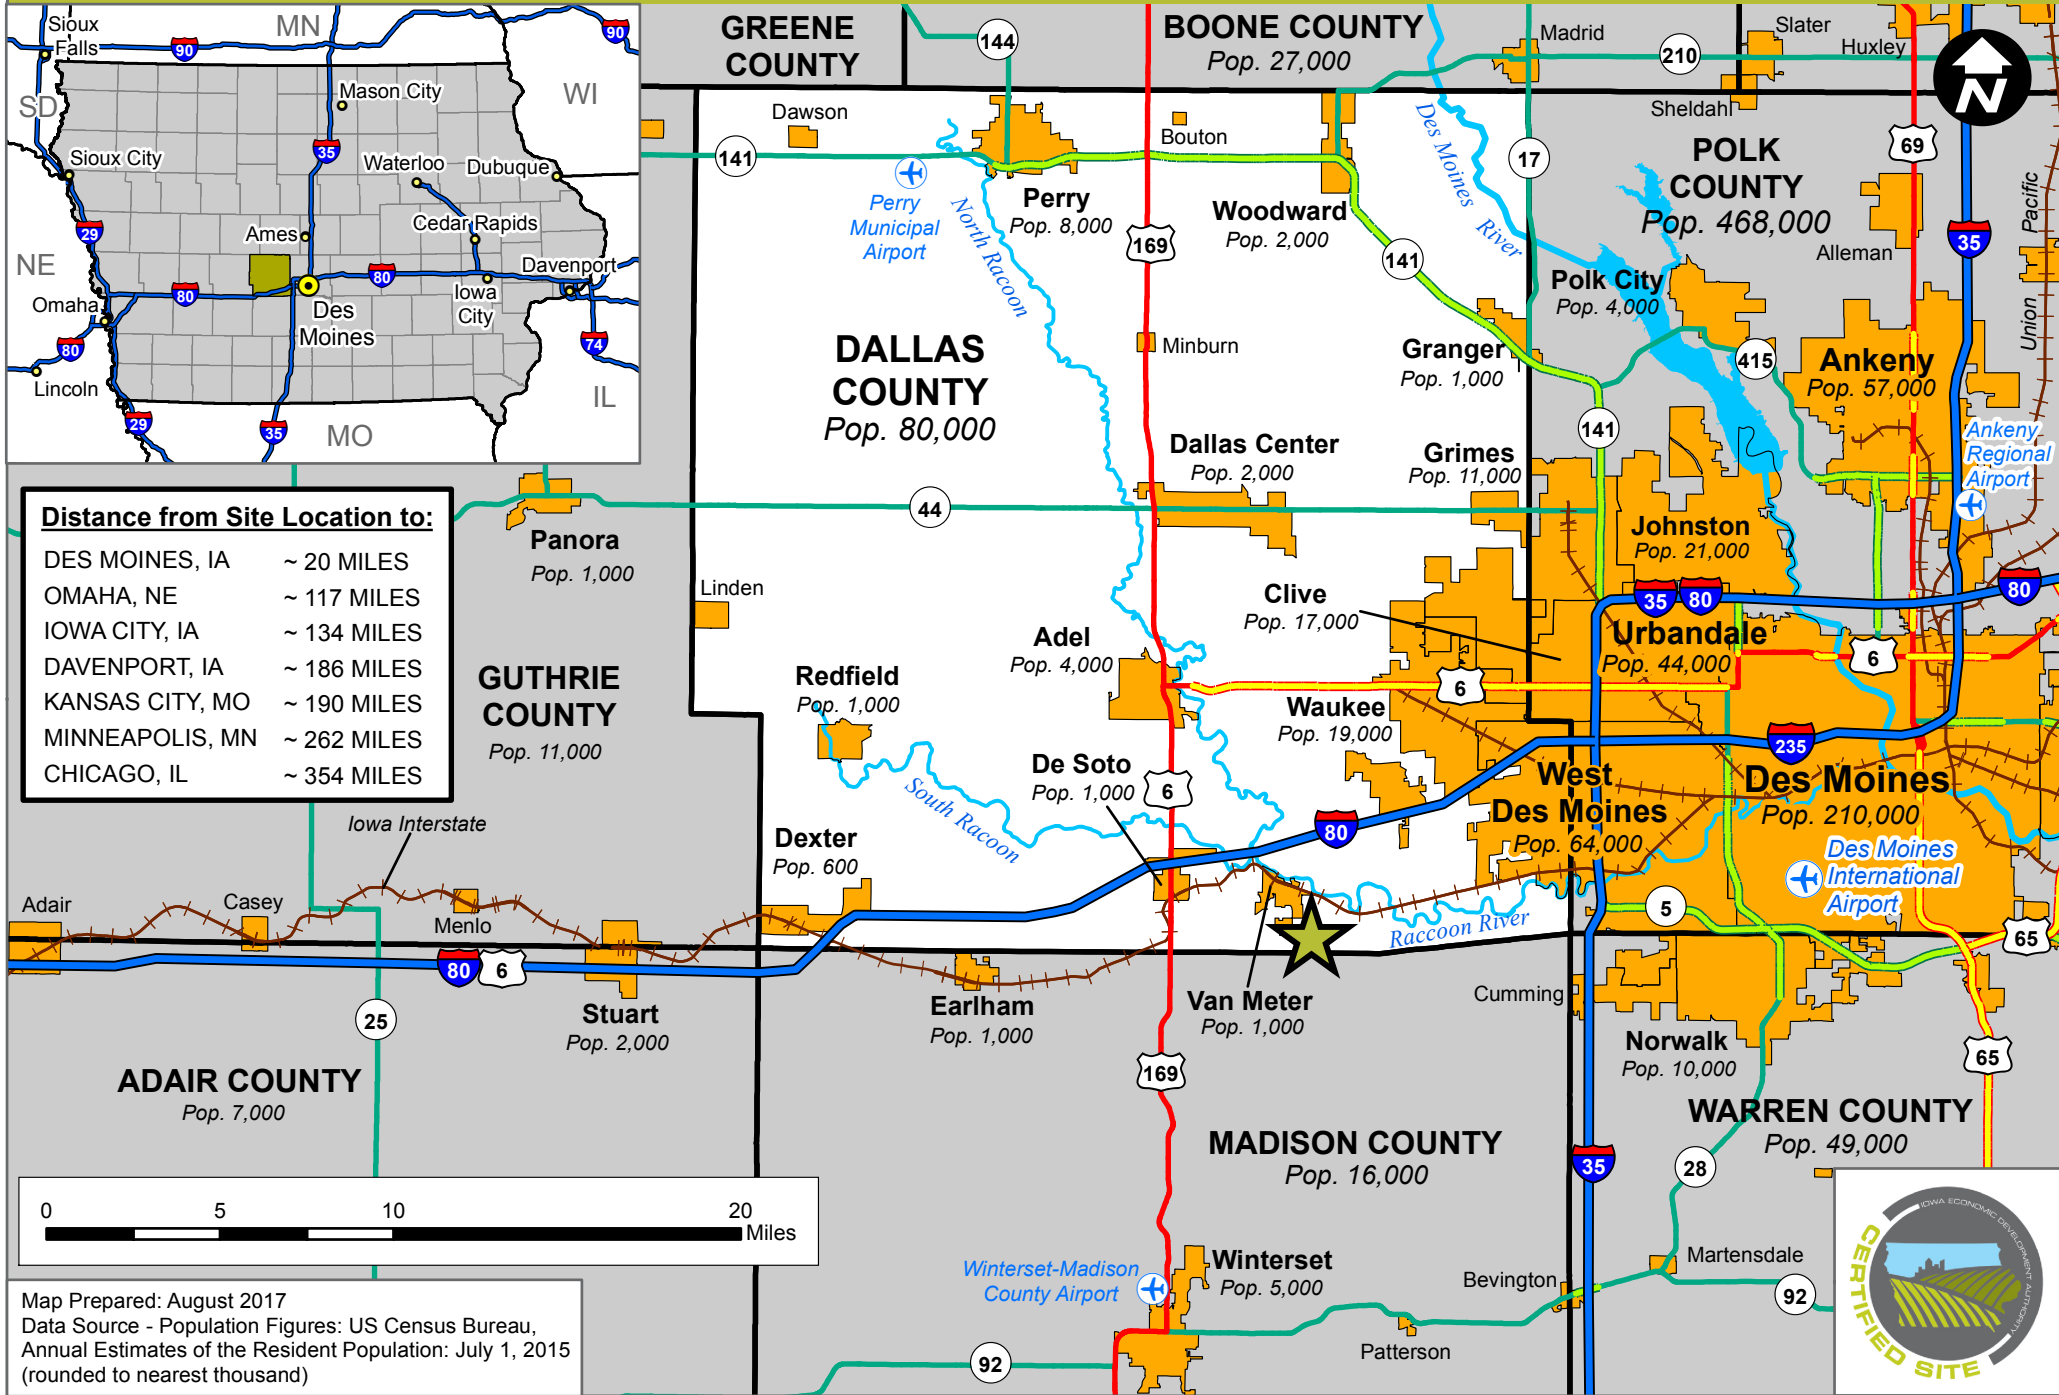

VAN METER VISION PARK (338 ACRES)

VAN METER, IOWA - GENERAL LOCATION MAP

Distance from Site Location to:

DES MOINES, IA	~ 20 MILES
OMAHA, NE	~ 117 MILES
IOWA CITY, IA	~ 134 MILES
DAVENPORT, IA	~ 186 MILES
KANSAS CITY, MO	~ 190 MILES
MINNEAPOLIS, MN	~ 262 MILES
CHICAGO, IL	~ 354 MILES

Map Prepared: August 2017
 Data Source - Population Figures: US Census Bureau,
 Annual Estimates of the Resident Population: July 1, 2015
 (rounded to nearest thousand)